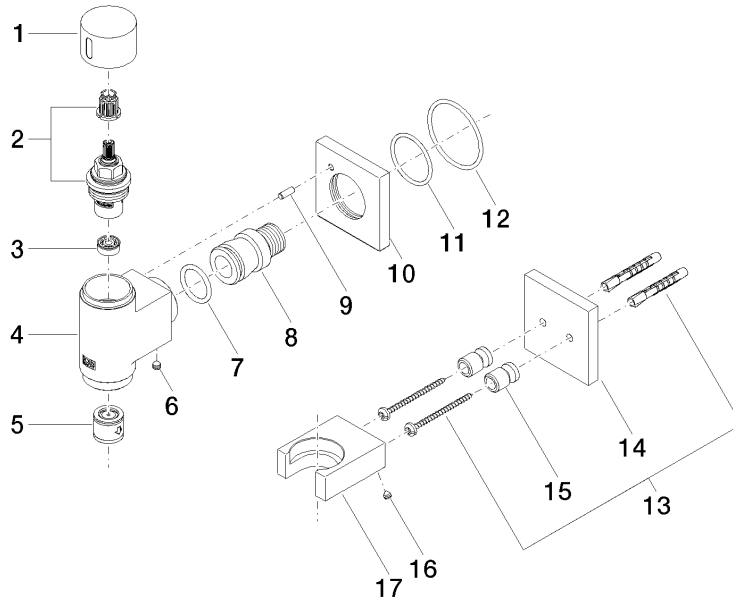

**WATER TUBE Kneipp wall elbow with hose holder with individual rosettes -  
Brushed Dark Platinum**

IMO

27 821 979

Fits: IMO, MEM, CL.1, CYO

- LAMINAR FLOW, max. flow rate 15 l/min (at 3 bar)
- with volume control
- rosette 60 x 60 mm
- holder for Kneipp hose
- 1/2" wall elbow
- without hose

**WATER TUBE Kneipp wall elbow with hose holder with individual rosettes -  
Brushed Dark Platinum**

IMO

27 821 979  
mm [inches]

**Flow rate chart**

**Certificates**

Belgaqua\_22\_280\_2  
7\_7.

**WATER TUBE Kneipp wall elbow with hose holder with individual rosettes -  
Brushed Dark Platinum**

27 821 979

Parts for other  
finishes can be found  
here: [Chrome](#)

**Spare parts list**

No.	Item Number	Name	Quantity used	Delivery time
1	09 20 97 021-99	handle	1	60
2	90 90 03 145 00 90	top	1	2
3	90 23 01 146 00 90	flow reducer	1	2
4	09 11 03 135-99	connection	1	60
5	90 23 01 045 00 90	back-flow preventer	1	2
6	90 31 11 112 00 90	pin	1	2
7	09 14 10 081 90	seal	1	2
8	09 24 03 151 90	nipple	1	2
9	09 31 11 040 90	pin	1	2
10	09 27 97 021-99	rosette	1	60
11	09 14 10 119 90	seal	1	2
12	90 14 10 049 00 90	seal	1	2
13	05 30 31 025 00 90	fixing set	1	2
14	09 27 97 022-99	rosette	1	60
15	08 17 20 726 90	holder	2	2
16	09 31 11 148 90	pin	2	2
17	09 17 20 023-99	holder	1	60