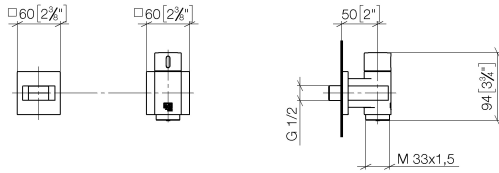

**WATER TUBE Kneipp wall elbow with hose holder with individual rosettes -  
Brushed Dark Platinum**

IMO

27 821 979

Fits: IMO, MEM, CL.1, CYO

- LAMINAR FLOW, max. flow rate 15 l/min (at 3 bar)
- with volume control
- rosette 60 x 60 mm
- holder for Kneipp hose
- 1/2" wall elbow
- without hose

**Required miscellaneous**

- WATER TUBE Kneipp hose white 2000 mm - Brushed Dark Platinum** 28 285 979-99
- with holding ring
  - hose nozzle with sleeve M33

**Required miscellaneous**

- WATER TUBE Kneipp hose black 2000 mm - Brushed Dark Platinum** 28 286 979-99
- with holding ring
  - hose nozzle with sleeve M33

**WATER TUBE Kneipp wall elbow with hose holder with individual rosettes -  
Brushed Dark Platinum**

IMO

27 821 979  
mm [inches]

**Flow rate chart**

**Certificates**

Belgaqua\_22\_280\_2  
7\_7.

**WATER TUBE Kneipp wall elbow with hose holder with individual rosettes -  
Brushed Dark Platinum**