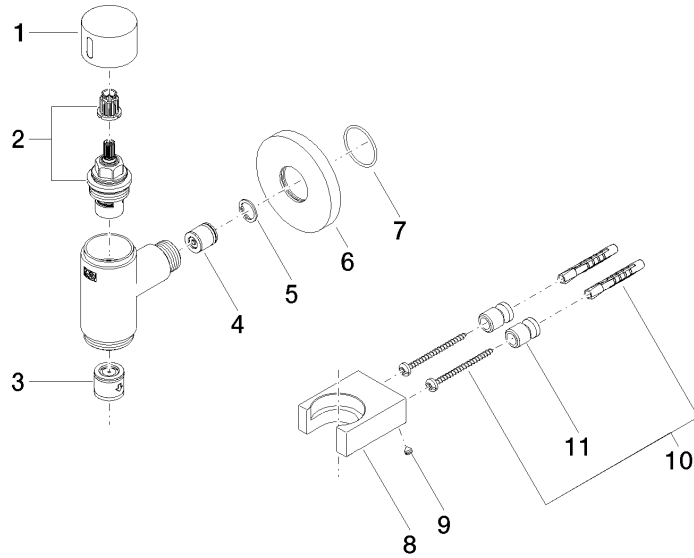

WATER TUBE Kneipp wall elbow with hose holder with individual rosettes -
Chrome

LULU

27 823 979

Fits: LULU, MADISON, TARA, LISSÉ, VAIA,
META

- LAMINAR FLOW, max. flow rate 15 l/min (at 3 bar)
- with volume control
- rosette Ø 60 mm
- holder for Kneipp hose
- 1/2" wall elbow
- without hose

- hose nozzle with sleeve M33
- with holding ring

Required miscellaneous

WATER TUBE Kneipp hose white 2000 mm - Chrome 28 285 979-00

- hose nozzle with sleeve M33
- with holding ring

**WATER TUBE Kneipp wall elbow with hose holder with individual rosettes -
Chrome**

LULU

27 823 979
mm [inches]

Flow rate chart

27 823 979

Product version from 10/1/2023

WATER TUBE Kneipp wall elbow with hose holder with individual rosettes -
Chrome

LULU

27 823 979

Spare parts list

Product version from 10/1/2023

No.	Item Number	Name	Quantity used	Delivery time
	09 20 97 021-00	handle	11	10