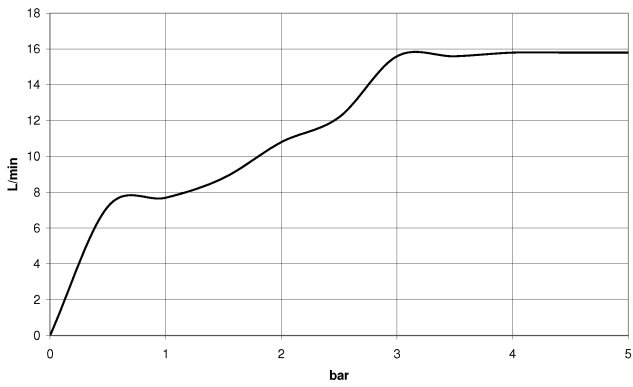

WATER TUBE Kneipp wall elbow with hose holder with individual rosettes -
Chrome

LULU

27 823 979

Fits: LULU, MADISON, TARA, LISSÉ, VAIA,
META

- LAMINAR FLOW, max. flow rate 15 l/min (at 3 bar)
- with volume control
- rosette Ø 60 mm
- holder for Kneipp hose
- 1/2" wall elbow
- without hose

Intrinsic protection against back flow.

Product change as of 1.4.2023: max. flow 15 l/min

Intrinsic protection against back flow.

Product change as of 1.4.2023: max. flow 15 l/min

	Chrome	27 823 979-00
	Chrome	27 823 979-00 0010
	Brushed Platinum	27 823 979-06 0010
	Brushed Platinum	27 823 979-06
	Platinum	27 823 979-08 0010
	Platinum	27 823 979-08
	Dark Chrome	27 823 979-19 0010
	Dark Chrome	27 823 979-19
	Light Gold	27 823 979-26
	Light Gold	27 823 979-26 0010
	Brushed Light Gold	27 823 979-27
	Brushed Light Gold	27 823 979-27 0010
	Brushed Durabronze (23kt Gold)	27 823 979-28 0010
	Brushed Durabronze (23kt Gold)	27 823 979-28
	Matte Black	27 823 979-33 0010
	Matte Black	27 823 979-33
	Brushed Bronze	27 823 979-42 0010
	Brushed Bronze	27 823 979-42
	Brushed Champagne (22kt Gold)	27 823 979-46 0010
	Brushed Champagne (22kt Gold)	27 823 979-46
	Champagne (22kt Gold)	27 823 979-47 0010
	Champagne (22kt Gold)	27 823 979-47
	Brushed Chrome	27 823 979-93 0010
	Brushed Chrome	27 823 979-93
	Brushed Dark Platinum	27 823 979-99 0010
	Brushed Dark Platinum	27 823 979-99

- hose nozzle with sleeve M33
- with holding ring

Required miscellaneous

WATER TUBE Kneipp hose white 2000 mm - Chrome 28 285 979-00

- hose nozzle with sleeve M33
- with holding ring

**WATER TUBE Kneipp wall elbow with hose holder with individual rosettes -
Chrome**

LULU

27 823 979
mm [inches]

Flow rate chart

27 823 979

Product version from 10/1/2023

WATER TUBE Kneipp wall elbow with hose holder with individual rosettes -
Chrome

LULU

27 823 979