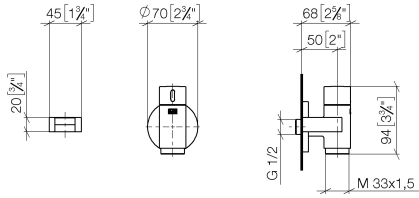

WATER TUBE Kneipp wall elbow with hose holder with individual rosettes -
Chrome

LULU

27 823 979

Fits: LULU, MADISON, TARA, LISSÉ, VAIA,
META

- LAMINAR FLOW, max. flow rate 15 l/min (at 3 bar)
- with volume control
- rosette Ø 60 mm
- holder for Kneipp hose
- 1/2" wall elbow
- without hose

- hose nozzle with sleeve M33
- with holding ring

Required miscellaneous

WATER TUBE Kneipp hose white 2000 mm - Chrome 28 285 979-00

- hose nozzle with sleeve M33
- with holding ring

**WATER TUBE Kneipp wall elbow with hose holder with individual rosettes -
Chrome**

LULU

27 823 979
mm [inches]

Flow rate chart

27 823 979

Product version from 10/1/2023

WATER TUBE Kneipp wall elbow with hose holder with individual rosettes -
Chrome

LULU

27 823 979