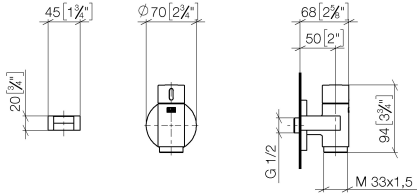

**WATER TUBE Kneipp wall elbow with hose holder with individual rosettes -  
Chrome**

LULU

27 823 979

Fits: LULU, MADISON, TARA, LISSÉ, VAIA,  
META

- LAMINAR FLOW, max. flow rate 9.5 l/min (at 3 bar)
- with volume control
- rosette Ø 60 mm
- holder for Kneipp hose
- 1/2" wall elbow
- without hose

- with holding ring
- hose nozzle with sleeve M33

**Required miscellaneous**

**WATER TUBE Kneipp hose white** 28 285 979-00

- with holding ring
- hose nozzle with sleeve M33

# WATER TUBE Kneipp wall elbow with hose holder with individual rosettes - Chrome

LULU

27 823 979  
mm [inches]

WATER TUBE Kneipp wall elbow with hose holder with individual rosettes -  
Chrome

LULU

27 823 979