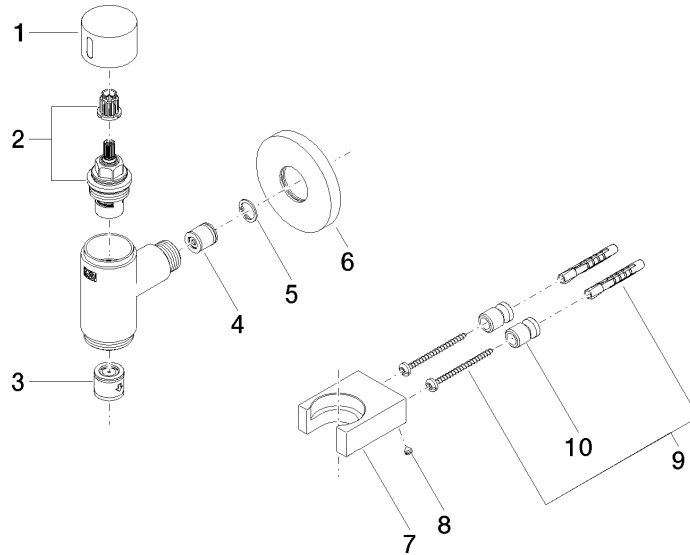

**WATER TUBE Kneipp wall elbow with hose holder with individual rosettes -  
Chrome**

LULU

27 823 979

Fits: LULU, MADISON, TARA, LISSÉ, VAIA,  
META

- LAMINAR FLOW, max. flow rate 9.5 l/min (at 3 bar)
- with volume control
- rosette Ø 60 mm
- holder for Kneipp hose
- 1/2" wall elbow
- without hose

- with holding ring
- hose nozzle with sleeve M33

**Required miscellaneous**

**WATER TUBE Kneipp hose white** 28 285 979-00

- with holding ring
- hose nozzle with sleeve M33

# WATER TUBE Kneipp wall elbow with hose holder with individual rosettes - Chrome

LULU

27 823 979  
mm [inches]

WATER TUBE Kneipp wall elbow with hose holder with individual rosettes -  
Chrome

LULU

27 823 979

Product version from 10/1/2023

WATER TUBE Kneipp wall elbow with hose holder with individual rosettes -  
Chrome

LULU

27 823 979

**Spare parts list**

**Product version from 10/1/2023**

No.	Item Number	Name	Quantity used	Delivery time
	09 20 97 021-00	handle	10	10