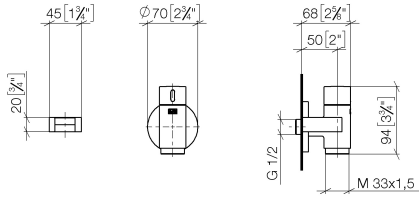

**WATER TUBE Kneipp wall elbow with hose holder with individual rosettes -
Brushed Platinum**

LULU

27 823 979

Fits: LULU, MADISON, TARA, LISSÉ, VAIA,
META

- LAMINAR FLOW, max. flow rate 15 l/min (at 3 bar)
- with volume control
- rosette Ø 60 mm
- holder for Kneipp hose
- 1/2" wall elbow
- without hose

2000 mm - Brushed Platinum

- hose nozzle with sleeve M33
- with holding ring

Required miscellaneous

WATER TUBE Kneipp hose black 28 286 979-06

2000 mm - Brushed Platinum

- hose nozzle with sleeve M33
- with holding ring

**WATER TUBE Kneipp wall elbow with hose holder with individual rosettes -
Brushed Platinum**

LULU

27 823 979
mm [inches]

Flow rate chart

27 823 979

Product version from 10/1/2023

WATER TUBE Kneipp wall elbow with hose holder with individual rosettes -
Brushed Platinum