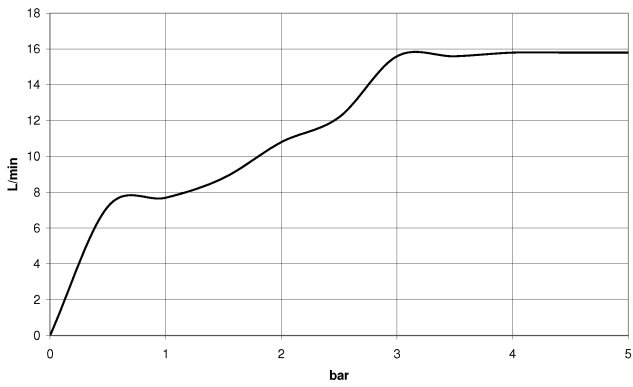

**WATER TUBE Kneipp wall elbow with hose holder with individual rosettes -
Brushed Platinum**

LULU

27 823 979

Fits: LULU, MADISON, TARA, LISSÉ, VAIA,
META

- LAMINAR FLOW, max. flow rate 15 l/min (at 3 bar)
- with volume control
- rosette Ø 60 mm
- holder for Kneipp hose
- 1/2" wall elbow
- without hose

Intrinsic protection against back flow.

Product change as of 1.4.2023: max. flow 15 l/min

Intrinsic protection against back flow.

Product change as of 1.4.2023: max. flow 15 l/min

	Brushed Platinum	27 823 979-06
	Chrome	27 823 979-00 0010
	Chrome	27 823 979-00
	Brushed Platinum	27 823 979-06 0010
	Platinum	27 823 979-08 0010
	Platinum	27 823 979-08
	Dark Chrome	27 823 979-19 0010
	Dark Chrome	27 823 979-19
	Light Gold	27 823 979-26
	Light Gold	27 823 979-26 0010
	Brushed Light Gold	27 823 979-27
	Brushed Light Gold	27 823 979-27 0010
	Brushed Durabronze (23kt Gold)	27 823 979-28 0010
	Brushed Durabronze (23kt Gold)	27 823 979-28
	Matte Black	27 823 979-33 0010
	Matte Black	27 823 979-33
	Brushed Bronze	27 823 979-42 0010
	Brushed Bronze	27 823 979-42
	Brushed Champagne (22kt Gold)	27 823 979-46 0010
	Brushed Champagne (22kt Gold)	27 823 979-46
	Champagne (22kt Gold)	27 823 979-47 0010
	Champagne (22kt Gold)	27 823 979-47
	Brushed Chrome	27 823 979-93 0010
	Brushed Chrome	27 823 979-93
	Brushed Dark Platinum	27 823 979-99 0010
	Brushed Dark Platinum	27 823 979-99

**WATER TUBE Kneipp wall elbow with hose holder with individual rosettes -
Brushed Platinum**

LULU

27 823 979
mm [inches]

Flow rate chart

27 823 979

Product version from 10/1/2023

WATER TUBE Kneipp wall elbow with hose holder with individual rosettes -
Brushed Platinum