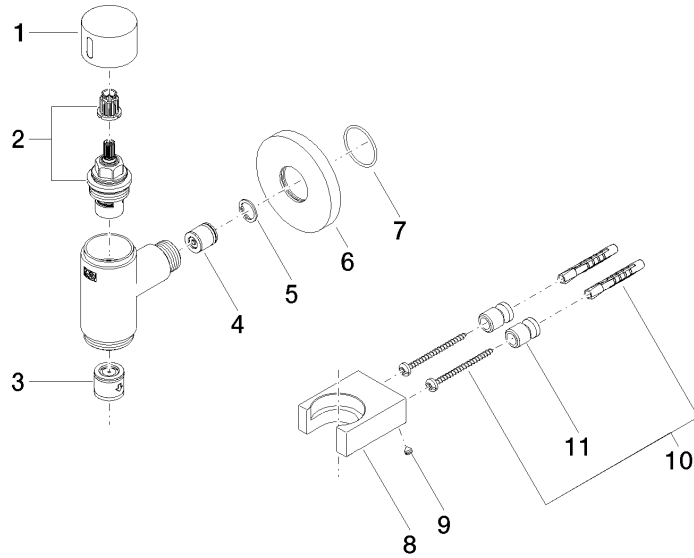

**WATER TUBE Kneipp wall elbow with hose holder with individual rosettes -
Brushed Platinum**

LULU

27 823 979

Fits: LULU, MADISON, TARA, LISSÉ, VAIA,
META

- LAMINAR FLOW, max. flow rate 15 l/min (at 3 bar)
- with volume control
- rosette Ø 60 mm
- holder for Kneipp hose
- 1/2" wall elbow
- without hose

2000 mm - Brushed Platinum

- hose nozzle with sleeve M33
- with holding ring

Required miscellaneous

WATER TUBE Kneipp hose black 28 286 979-06

2000 mm - Brushed Platinum

- hose nozzle with sleeve M33
- with holding ring

**WATER TUBE Kneipp wall elbow with hose holder with individual rosettes -
Brushed Platinum**

LULU

27 823 979
mm [inches]

Flow rate chart

27 823 979

Product version from 10/1/2023

WATER TUBE Kneipp wall elbow with hose holder with individual rosettes -
Brushed Platinum

LULU

27 823 979

Spare parts list

Product version from 10/1/2023

No.	Item Number	Name	Quantity used	Delivery time
	09 20 97 021-06	handle	11	10