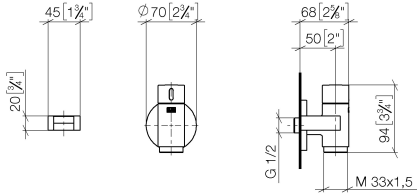

WATER TUBE Kneipp wall elbow with hose holder with individual rosettes -  
Brushed Platinum

LULU

27 823 979

Fits: LULU, MADISON, TARA, LISSÉ, VAIA,  
META

- LAMINAR FLOW, max. flow rate 9.5 l/min (at 3 bar)
- with volume control
- rosette Ø 60 mm
- holder for Kneipp hose
- 1/2" wall elbow
- without hose

**WATER TUBE Kneipp hose white** 28 285 979-06  
**2000 mm - Brushed Platinum**  
●with holding ring  
●hose nozzle with sleeve M33

**Required miscellaneous**

**WATER TUBE Kneipp hose black** 28 286 979-06  
**2000 mm - Brushed Platinum**  
●with holding ring  
●hose nozzle with sleeve M33

# WATER TUBE Kneipp wall elbow with hose holder with individual rosettes - Brushed Platinum

LULU

27 823 979  
mm [inches]

WATER TUBE Kneipp wall elbow with hose holder with individual rosettes -  
Brushed Platinum