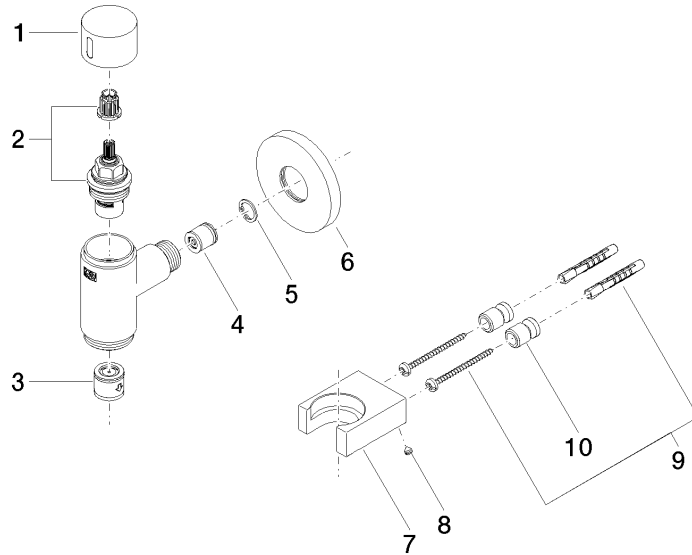

WATER TUBE Kneipp wall elbow with hose holder with individual rosettes -  
Brushed Platinum

LULU

27 823 979

Fits: LULU, MADISON, TARA, LISSÉ, VAIA,  
META

- LAMINAR FLOW, max. flow rate 9.5 l/min (at 3 bar)
- with volume control
- rosette Ø 60 mm
- holder for Kneipp hose
- 1/2" wall elbow
- without hose

**WATER TUBE Kneipp hose white** 28 285 979-06  
**2000 mm - Brushed Platinum**  
●with holding ring  
●hose nozzle with sleeve M33

**Required miscellaneous**

**WATER TUBE Kneipp hose black** 28 286 979-06  
**2000 mm - Brushed Platinum**  
●with holding ring  
●hose nozzle with sleeve M33

# WATER TUBE Kneipp wall elbow with hose holder with individual rosettes - Brushed Platinum

LULU

27 823 979  
mm [inches]

WATER TUBE Kneipp wall elbow with hose holder with individual rosettes -  
Brushed Platinum

LULU

27 823 979

Product version from 10/1/2023

WATER TUBE Kneipp wall elbow with hose holder with individual rosettes -  
Brushed Platinum

LULU

27 823 979