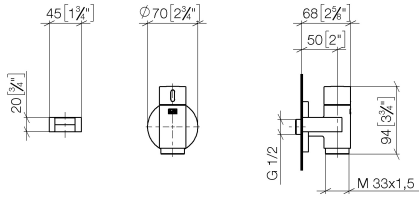

**WATER TUBE Kneipp wall elbow with hose holder with individual rosettes -
Platinum**

LULU

27 823 979

Fits: LULU, MADISON, TARA, LISSÉ, VAIA,
META

- LAMINAR FLOW, max. flow rate 15 l/min (at 3 bar)
- with volume control
- rosette Ø 60 mm
- holder for Kneipp hose
- 1/2" wall elbow
- without hose

- **2000 mm - Platinum**
- hose nozzle with sleeve M33
- with holding ring

Required miscellaneous

WATER TUBE Kneipp hose black 28 286 979-08

- **2000 mm - Platinum**
- hose nozzle with sleeve M33
- with holding ring

**WATER TUBE Kneipp wall elbow with hose holder with individual rosettes -
Platinum**

LULU

27 823 979
mm [inches]

Flow rate chart

27 823 979

Product version from 10/1/2023

WATER TUBE Kneipp wall elbow with hose holder with individual rosettes -
Platinum