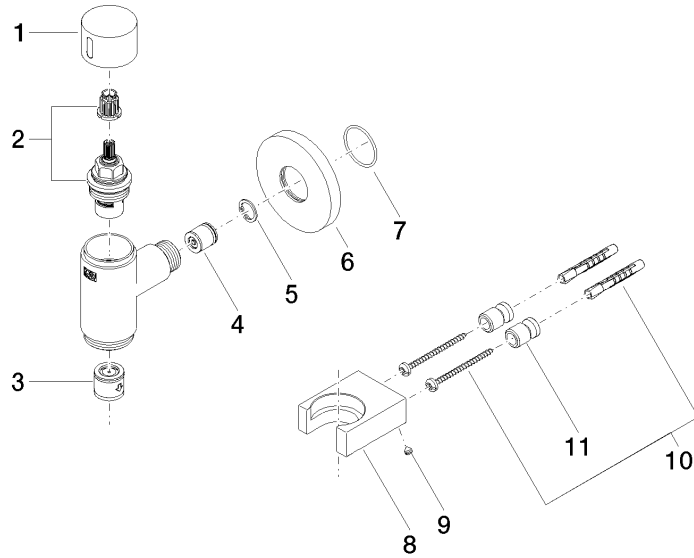

**WATER TUBE Kneipp wall elbow with hose holder with individual rosettes -
Platinum**

LULU

27 823 979

Fits: LULU, MADISON, TARA, LISSÉ, VAIA,
META

- LAMINAR FLOW, max. flow rate 15 l/min (at 3 bar)
- with volume control
- rosette Ø 60 mm
- holder for Kneipp hose
- 1/2" wall elbow
- without hose

- **2000 mm - Platinum**
- hose nozzle with sleeve M33
- with holding ring

Required miscellaneous

WATER TUBE Kneipp hose black 28 286 979-08

- **2000 mm - Platinum**
- hose nozzle with sleeve M33
- with holding ring

**WATER TUBE Kneipp wall elbow with hose holder with individual rosettes -
Platinum**

LULU

27 823 979
mm [inches]

Flow rate chart

27 823 979

Product version from 10/1/2023

WATER TUBE Kneipp wall elbow with hose holder with individual rosettes -
Platinum

LULU

27 823 979

Spare parts list

Product version from 10/1/2023

No.	Item Number	Name	Quantity used	Delivery time
	09 20 97 021-08	handle	11	40