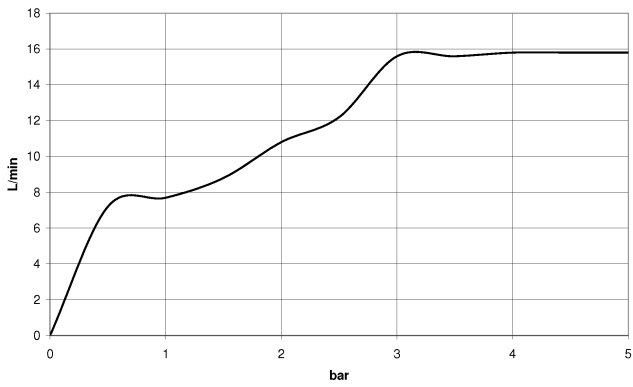

**WATER TUBE Kneipp wall elbow with hose holder with individual rosettes -
Platinum**

LULU

27 823 979

Fits: LULU, MADISON, TARA, LISSÉ, VAIA,
META

- LAMINAR FLOW, max. flow rate 15 l/min (at 3 bar)
- with volume control
- rosette Ø 60 mm
- holder for Kneipp hose
- 1/2" wall elbow
- without hose

Intrinsic protection against back flow.

Product change as of 1.4.2023: max. flow 15 l/min

Intrinsic protection against back flow.

Product change as of 1.4.2023: max. flow 15 l/min

	Platinum	27 823 979-08
	Chrome	27 823 979-00 0010
	Chrome	27 823 979-00
	Brushed Platinum	27 823 979-06 0010
	Brushed Platinum	27 823 979-06
	Platinum	27 823 979-08 0010
	Dark Chrome	27 823 979-19 0010
	Dark Chrome	27 823 979-19
	Light Gold	27 823 979-26
	Light Gold	27 823 979-26 0010
	Brushed Light Gold	27 823 979-27
	Brushed Light Gold	27 823 979-27 0010
	Brushed Durabronze (23kt Gold)	27 823 979-28 0010
	Brushed Durabronze (23kt Gold)	27 823 979-28
	Matte Black	27 823 979-33 0010
	Matte Black	27 823 979-33
	Brushed Bronze	27 823 979-42 0010
	Brushed Bronze	27 823 979-42
	Brushed Champagne (22kt Gold)	27 823 979-46 0010
	Brushed Champagne (22kt Gold)	27 823 979-46
	Champagne (22kt Gold)	27 823 979-47 0010
	Champagne (22kt Gold)	27 823 979-47
	Brushed Chrome	27 823 979-93 0010
	Brushed Chrome	27 823 979-93
	Brushed Dark Platinum	27 823 979-99 0010
	Brushed Dark Platinum	27 823 979-99

**WATER TUBE Kneipp wall elbow with hose holder with individual rosettes -
Platinum**

LULU

27 823 979
mm [inches]

Flow rate chart

27 823 979

Product version from 10/1/2023

WATER TUBE Kneipp wall elbow with hose holder with individual rosettes -
Platinum