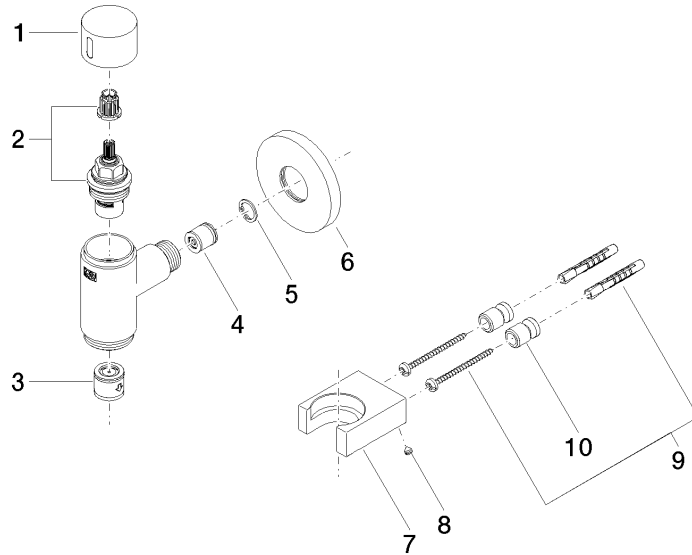

**WATER TUBE Kneipp wall elbow with hose holder with individual rosettes -  
Platinum**

LULU

27 823 979

Fits: LULU, MADISON, TARA, LISSÉ, VAIA,  
META

- LAMINAR FLOW, max. flow rate 9.5 l/min (at 3 bar)
- with volume control
- rosette Ø 60 mm
- holder for Kneipp hose
- 1/2" wall elbow
- without hose

- **2000 mm - Platinum**
- with holding ring
- hose nozzle with sleeve M33

**Required miscellaneous**

**WATER TUBE Kneipp hose black** 28 286 979-08

- **2000 mm - Platinum**
- with holding ring
- hose nozzle with sleeve M33

# WATER TUBE Kneipp wall elbow with hose holder with individual rosettes - Platinum

LULU

27 823 979  
mm [inches]

27 823 979

Product version from 10/1/2023

WATER TUBE Kneipp wall elbow with hose holder with individual rosettes -  
Platinum

LULU

27 823 979

**Spare parts list**

**Product version from 10/1/2023**

| No. | Item Number     | Name   | Quantity used | Delivery time |
|-----|-----------------|--------|---------------|---------------|
|     | 09 20 97 021-08 | handle | 10            | 40            |