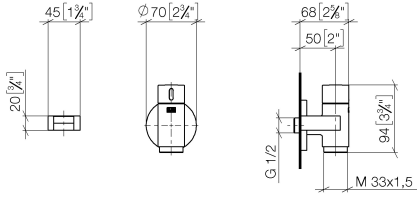

**WATER TUBE Kneipp wall elbow with hose holder with individual rosettes -  
Platinum**

LULU

27 823 979

Fits: LULU, MADISON, TARA, LISSÉ, VAIA,  
META

- LAMINAR FLOW, max. flow rate 9.5 l/min (at 3 bar)
- with volume control
- rosette Ø 60 mm
- holder for Kneipp hose
- 1/2" wall elbow
- without hose

- **2000 mm - Platinum**
- with holding ring
- hose nozzle with sleeve M33

**Required miscellaneous**

**WATER TUBE Kneipp hose black** 28 286 979-08

- **2000 mm - Platinum**
- with holding ring
- hose nozzle with sleeve M33

# WATER TUBE Kneipp wall elbow with hose holder with individual rosettes - Platinum

LULU

27 823 979  
mm [inches]

27 823 979

Product version from 10/1/2023

WATER TUBE Kneipp wall elbow with hose holder with individual rosettes -  
Platinum