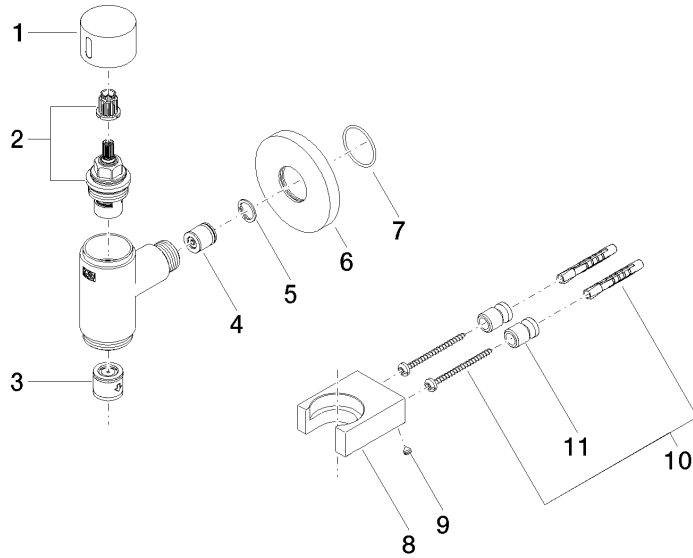

**WATER TUBE Kneipp wall elbow with hose holder with individual rosettes -
Dark Chrome**

LULU

27 823 979

Fits: LULU, MADISON, TARA, LISSÉ, VAIA,
META

- LAMINAR FLOW, max. flow rate 15 l/min (at 3 bar)
- with volume control
- rosette Ø 60 mm
- holder for Kneipp hose
- 1/2" wall elbow
- without hose

WATER TUBE Kneipp wall elbow with hose holder with individual rosettes -
Dark Chrome

LULU

27 823 979

**WATER TUBE Kneipp wall elbow with hose holder with individual rosettes -
Dark Chrome**

LULU

27 823 979
mm [inches]

Flow rate chart

WATER TUBE Kneipp wall elbow with hose holder with individual rosettes -
Dark Chrome

LULU

27 823 979

Product version from 10/1/2023

Parts for other
finishes can be found
here: [Chrome](#)

WATER TUBE Kneipp wall elbow with hose holder with individual rosettes -
Dark Chrome

LULU

27 823 979

Spare parts list

Product version from 10/1/2023

No.	Item Number	Name	Quantity used	Delivery time
	09 20 97 021-19	handle	11	20