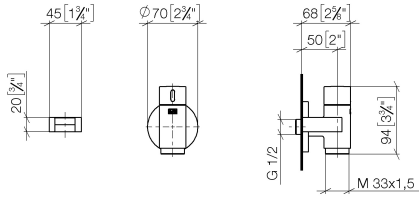

**WATER TUBE Kneipp wall elbow with hose holder with individual rosettes -
Dark Chrome**

LULU

27 823 979

Fits: LULU, MADISON, TARA, LISSÉ, VAIA,
META

- LAMINAR FLOW, max. flow rate 15 l/min (at 3 bar)
- with volume control
- rosette Ø 60 mm
- holder for Kneipp hose
- 1/2" wall elbow
- without hose

Intrinsic protection against back flow.

Product change as of 1.4.2023: max. flow 15 l/min

	Dark Chrome	27 823 979-19
	Chrome	27 823 979-00 0010
	Chrome	27 823 979-00
	Brushed Platinum	27 823 979-06 0010
	Brushed Platinum	27 823 979-06
	Platinum	27 823 979-08 0010
	Platinum	27 823 979-08
	Dark Chrome	27 823 979-19 0010
	Light Gold	27 823 979-26
	Light Gold	27 823 979-26 0010
	Brushed Light Gold	27 823 979-27
	Brushed Light Gold	27 823 979-27 0010
	Brushed Durabronze (23kt Gold)	27 823 979-28 0010
	Brushed Durabronze (23kt Gold)	27 823 979-28
	Matte Black	27 823 979-33 0010
	Matte Black	27 823 979-33
	Brushed Bronze	27 823 979-42 0010
	Brushed Bronze	27 823 979-42
	Brushed Champagne (22kt Gold)	27 823 979-46 0010
	Brushed Champagne (22kt Gold)	27 823 979-46
	Champagne (22kt Gold)	27 823 979-47 0010
	Champagne (22kt Gold)	27 823 979-47
	Brushed Chrome	27 823 979-93 0010
	Brushed Chrome	27 823 979-93
	Brushed Dark Platinum	27 823 979-99 0010
	Brushed Dark Platinum	27 823 979-99

WATER TUBE Kneipp wall elbow with hose holder with individual rosettes -
Dark Chrome

LULU

27 823 979

**WATER TUBE Kneipp wall elbow with hose holder with individual rosettes -
Dark Chrome**

LULU

27 823 979
mm [inches]

Flow rate chart

WATER TUBE Kneipp wall elbow with hose holder with individual rosettes -
Dark Chrome

LULU

27 823 979

Product version from 10/1/2023

Parts for other
finishes can be found
here: [Chrome](#)

WATER TUBE Kneipp wall elbow with hose holder with individual rosettes -
Dark Chrome