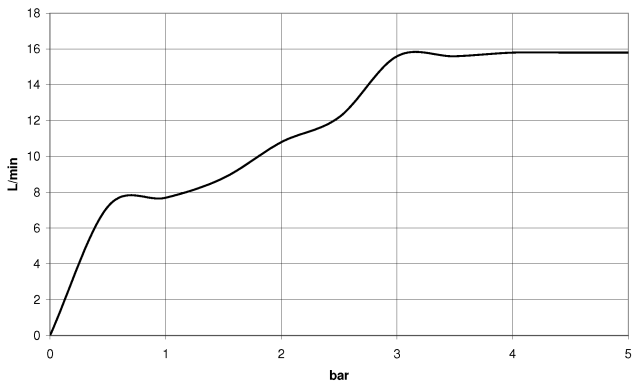

**WATER TUBE Kneipp wall elbow with hose holder with individual rosettes -
Dark Chrome**

LULU

27 823 979

Fits: LULU, MADISON, TARA, LISSÉ, VAIA,
META

- LAMINAR FLOW, max. flow rate 15 l/min (at 3 bar)
- with volume control
- rosette Ø 60 mm
- holder for Kneipp hose
- 1/2" wall elbow
- without hose

Intrinsic protection against back flow.

Product change as of 1.4.2023: max. flow 15 l/min

	Dark Chrome	27 823 979-19
	Chrome	27 823 979-00 0010
	Chrome	27 823 979-00
	Brushed Platinum	27 823 979-06 0010
	Brushed Platinum	27 823 979-06
	Platinum	27 823 979-08 0010
	Platinum	27 823 979-08
	Dark Chrome	27 823 979-19 0010
	Light Gold	27 823 979-26
	Light Gold	27 823 979-26 0010
	Brushed Light Gold	27 823 979-27
	Brushed Light Gold	27 823 979-27 0010
	Brushed Durabronze (23kt Gold)	27 823 979-28 0010
	Brushed Durabronze (23kt Gold)	27 823 979-28
	Matte Black	27 823 979-33 0010
	Matte Black	27 823 979-33
	Brushed Bronze	27 823 979-42 0010
	Brushed Bronze	27 823 979-42
	Brushed Champagne (22kt Gold)	27 823 979-46 0010
	Brushed Champagne (22kt Gold)	27 823 979-46
	Champagne (22kt Gold)	27 823 979-47 0010
	Champagne (22kt Gold)	27 823 979-47
	Brushed Chrome	27 823 979-93 0010
	Brushed Chrome	27 823 979-93
	Brushed Dark Platinum	27 823 979-99 0010
	Brushed Dark Platinum	27 823 979-99

WATER TUBE Kneipp wall elbow with hose holder with individual rosettes -
Dark Chrome

LULU

27 823 979

**WATER TUBE Kneipp wall elbow with hose holder with individual rosettes -
Dark Chrome**

LULU

27 823 979
mm [inches]

Flow rate chart

WATER TUBE Kneipp wall elbow with hose holder with individual rosettes -
Dark Chrome

LULU

27 823 979

Product version from 10/1/2023

Parts for other
finishes can be found
here: [Chrome](#)

WATER TUBE Kneipp wall elbow with hose holder with individual rosettes -
Dark Chrome