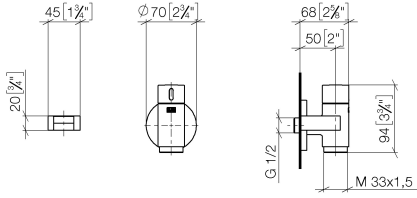

WATER TUBE Kneipp wall elbow with hose holder with individual rosettes -
Dark Chrome

LULU

27 823 979

Fits: LULU, MADISON, TARA, LISSÉ, VAIA,
META

- LAMINAR FLOW, max. flow rate 9.5 l/min (at 3 bar)
- with volume control
- rosette Ø 60 mm
- holder for Kneipp hose
- 1/2" wall elbow
- without hose

- with holding ring
- hose nozzle with sleeve M33

Required miscellaneous

WATER TUBE Kneipp hose white 28 285 979-19

- with holding ring
- hose nozzle with sleeve M33

WATER TUBE Kneipp wall elbow with hose holder with individual rosettes - Dark Chrome

LULU

27 823 979
mm [inches]

WATER TUBE Kneipp wall elbow with hose holder with individual rosettes -
Dark Chrome

LULU

27 823 979

Product version from 10/1/2023

WATER TUBE Kneipp wall elbow with hose holder with individual rosettes -
Dark Chrome