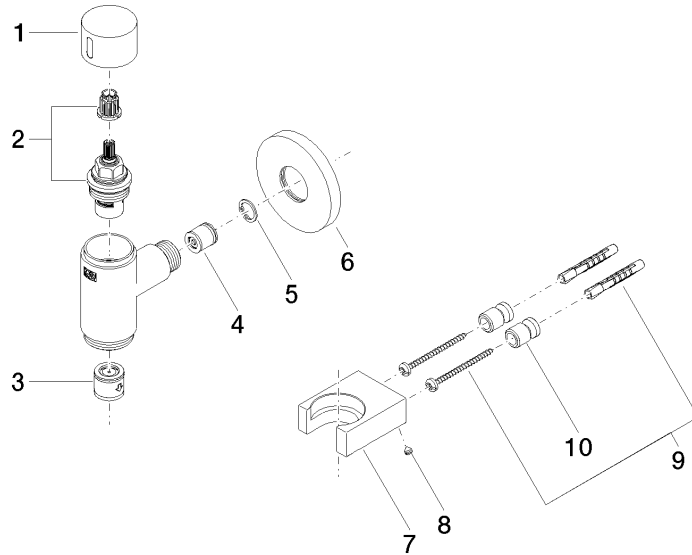

WATER TUBE Kneipp wall elbow with hose holder with individual rosettes -
Dark Chrome

LULU

27 823 979

Fits: LULU, MADISON, TARA, LISSÉ, VAIA,
META

- LAMINAR FLOW, max. flow rate 9.5 l/min (at 3 bar)
- with volume control
- rosette Ø 60 mm
- holder for Kneipp hose
- 1/2" wall elbow
- without hose

- with holding ring
- hose nozzle with sleeve M33

Required miscellaneous

WATER TUBE Kneipp hose white 28 285 979-19

- with holding ring
- hose nozzle with sleeve M33

WATER TUBE Kneipp wall elbow with hose holder with individual rosettes - Dark Chrome

LULU

27 823 979
mm [inches]

WATER TUBE Kneipp wall elbow with hose holder with individual rosettes -
Dark Chrome

LULU

27 823 979

Product version from 10/1/2023

WATER TUBE Kneipp wall elbow with hose holder with individual rosettes -
Dark Chrome

LULU

27 823 979

Spare parts list

Product version from 10/1/2023

No.	Item Number	Name	Quantity used	Delivery time
	09 20 97 021-19	handle	10	20