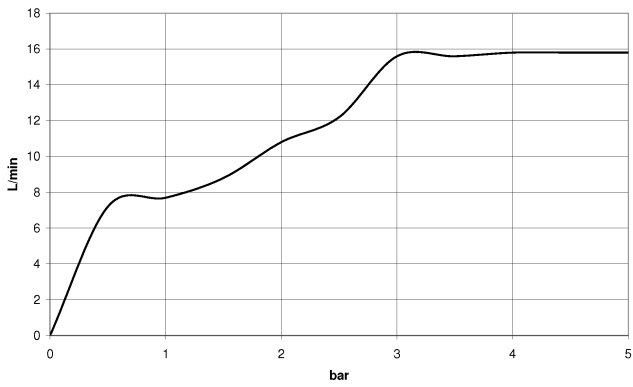

**WATER TUBE Kneipp wall elbow with hose holder with individual rosettes -
Light Gold**

LULU

27 823 979

Fits: LULU, MADISON, TARA, LISSÉ, VAIA,
META

- LAMINAR FLOW, max. flow rate 15 l/min (at 3 bar)
- with volume control
- rosette Ø 60 mm
- holder for Kneipp hose
- 1/2" wall elbow
- without hose

Intrinsic protection against back flow.

Product change as of 1.4.2023: max. flow 15 l/min

Intrinsic protection against back flow.

Product change as of 1.4.2023: max. flow 15 l/min

	Light Gold	27 823 979-26
	Chrome	27 823 979-00 0010
	Chrome	27 823 979-00
	Brushed Platinum	27 823 979-06 0010
	Brushed Platinum	27 823 979-06
	Platinum	27 823 979-08 0010
	Platinum	27 823 979-08
	Dark Chrome	27 823 979-19 0010
	Dark Chrome	27 823 979-19
	Light Gold	27 823 979-26 0010
	Brushed Light Gold	27 823 979-27
	Brushed Light Gold	27 823 979-27 0010
	Brushed Durabronze (23kt Gold)	27 823 979-28 0010
	Brushed Durabronze (23kt Gold)	27 823 979-28
	Matte Black	27 823 979-33 0010
	Matte Black	27 823 979-33
	Brushed Bronze	27 823 979-42 0010
	Brushed Bronze	27 823 979-42
	Brushed Champagne (22kt Gold)	27 823 979-46 0010
	Brushed Champagne (22kt Gold)	27 823 979-46
	Champagne (22kt Gold)	27 823 979-47 0010
	Champagne (22kt Gold)	27 823 979-47
	Brushed Chrome	27 823 979-93 0010
	Brushed Chrome	27 823 979-93
	Brushed Dark Platinum	27 823 979-99 0010
	Brushed Dark Platinum	27 823 979-99

WATER TUBE Kneipp wall elbow with hose holder with individual rosettes -
Light Gold

LULU

27 823 979

Required miscellaneous

Concealed adapter -

35 080 970-90
0010

**WATER TUBE Kneipp wall elbow with hose holder with individual rosettes -
Light Gold**

LULU

27 823 979
mm [inches]

Flow rate chart

WATER TUBE Kneipp wall elbow with hose holder with individual rosettes -
Light Gold

LULU

27 823 979

Product version from 10/1/2023

WATER TUBE Kneipp wall elbow with hose holder with individual rosettes -
Light Gold