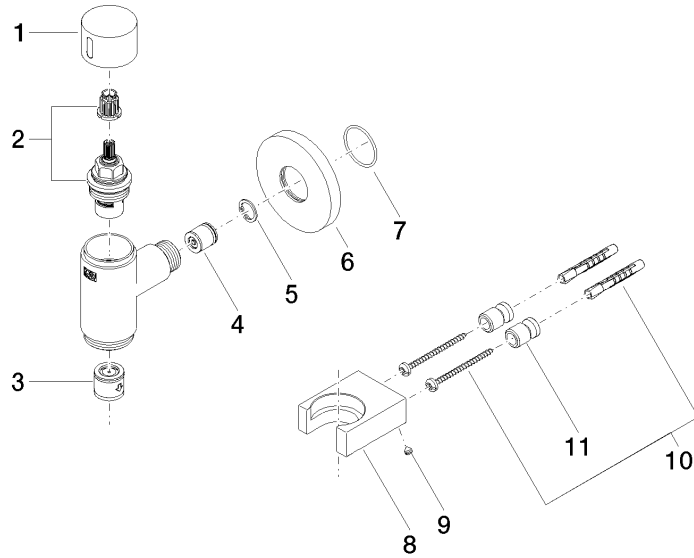

**WATER TUBE Kneipp wall elbow with hose holder with individual rosettes -
Light Gold**

LULU

27 823 979

Fits: LULU, MADISON, TARA, LISSÉ, VAIA,
META

- LAMINAR FLOW, max. flow rate 15 l/min (at 3 bar)
- with volume control
- rosette Ø 60 mm
- holder for Kneipp hose
- 1/2" wall elbow
- without hose

WATER TUBE Kneipp wall elbow with hose holder with individual rosettes -
Light Gold

LULU

27 823 979

Required miscellaneous

Concealed adapter -

35 080 970-90
0010

**WATER TUBE Kneipp wall elbow with hose holder with individual rosettes -
Light Gold**

LULU

27 823 979
mm [inches]

Flow rate chart

WATER TUBE Kneipp wall elbow with hose holder with individual rosettes -
Light Gold

LULU

27 823 979

Product version from 10/1/2023

WATER TUBE Kneipp wall elbow with hose holder with individual rosettes -
Light Gold

LULU

27 823 979

Spare parts list

Product version from 10/1/2023

No.	Item Number	Name	Quantity used	Delivery time
	09 20 97 021-26	handle	11	60