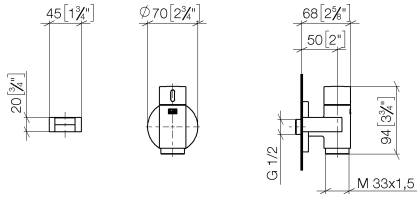

**WATER TUBE Kneipp wall elbow with hose holder with individual rosettes -
Light Gold**

LULU

27 823 979

Fits: LULU, MADISON, TARA, LISSÉ, VAIA,
META

- LAMINAR FLOW, max. flow rate 15 l/min (at 3 bar)
- with volume control
- rosette Ø 60 mm
- holder for Kneipp hose
- 1/2" wall elbow
- without hose

Intrinsic protection against back flow.

Product change as of 1.4.2023: max. flow 15 l/min

Intrinsic protection against back flow.

Product change as of 1.4.2023: max. flow 15 l/min

	Light Gold	27 823 979-26
	Chrome	27 823 979-00 0010
	Chrome	27 823 979-00
	Brushed Platinum	27 823 979-06 0010
	Brushed Platinum	27 823 979-06
	Platinum	27 823 979-08 0010
	Platinum	27 823 979-08
	Dark Chrome	27 823 979-19 0010
	Dark Chrome	27 823 979-19
	Light Gold	27 823 979-26 0010
	Brushed Light Gold	27 823 979-27
	Brushed Light Gold	27 823 979-27 0010
	Brushed Durabronze (23kt Gold)	27 823 979-28 0010
	Brushed Durabronze (23kt Gold)	27 823 979-28
	Matte Black	27 823 979-33 0010
	Matte Black	27 823 979-33
	Brushed Bronze	27 823 979-42 0010
	Brushed Bronze	27 823 979-42
	Brushed Champagne (22kt Gold)	27 823 979-46 0010
	Brushed Champagne (22kt Gold)	27 823 979-46
	Champagne (22kt Gold)	27 823 979-47 0010
	Champagne (22kt Gold)	27 823 979-47
	Brushed Chrome	27 823 979-93 0010
	Brushed Chrome	27 823 979-93
	Brushed Dark Platinum	27 823 979-99 0010
	Brushed Dark Platinum	27 823 979-99

LULU

27 823 979
mm [inches]

Flow rate chart

WATER TUBE Kneipp wall elbow with hose holder with individual rosettes -
Light Gold

LULU

27 823 979

Product version from 10/1/2023

WATER TUBE Kneipp wall elbow with hose holder with individual rosettes -
Light Gold