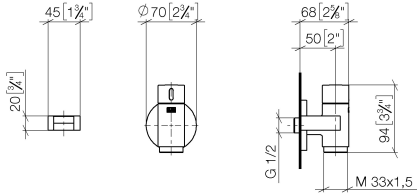

**WATER TUBE Kneipp wall elbow with hose holder with individual rosettes -
Light Gold**

LULU

27 823 979

Fits: LULU, MADISON, TARA, LISSÉ, VAIA,
META

- LAMINAR FLOW, max. flow rate 9.5 l/min (at 3 bar)
- with volume control
- rosette Ø 60 mm
- holder for Kneipp hose
- 1/2" wall elbow
- without hose

WATER TUBE Kneipp wall elbow with hose holder with individual rosettes -
Light Gold

LULU

27 823 979

WATER TUBE Kneipp wall elbow with hose holder with individual rosettes - Light Gold

LULU

27 823 979
mm [inches]