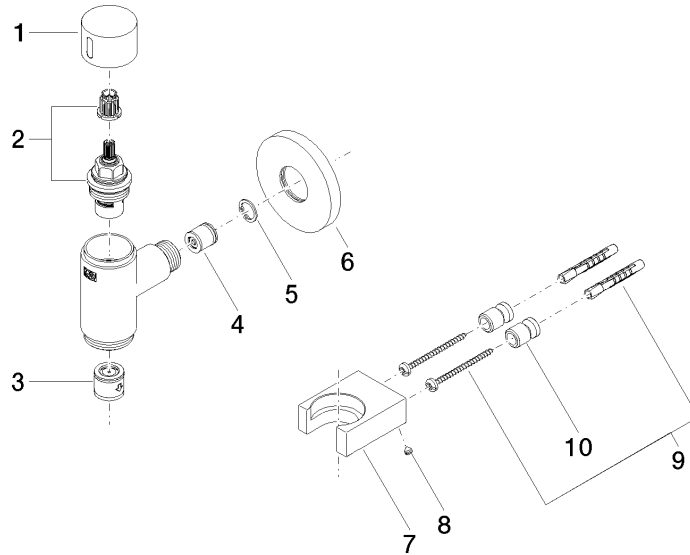

**WATER TUBE Kneipp wall elbow with hose holder with individual rosettes -
Light Gold**

LULU

27 823 979

Fits: LULU, MADISON, TARA, LISSÉ, VAIA,
META

- LAMINAR FLOW, max. flow rate 9.5 l/min (at 3 bar)
- with volume control
- rosette Ø 60 mm
- holder for Kneipp hose
- 1/2" wall elbow
- without hose

WATER TUBE Kneipp wall elbow with hose holder with individual rosettes -
Light Gold

LULU

27 823 979

WATER TUBE Kneipp wall elbow with hose holder with individual rosettes - Light Gold

LULU

27 823 979
mm [inches]

WATER TUBE Kneipp wall elbow with hose holder with individual rosettes -
Light Gold

LULU

27 823 979

Product version from 10/1/2023

Parts for other
finishes can be found
here: [Chrome](#)

WATER TUBE Kneipp wall elbow with hose holder with individual rosettes -
Light Gold

LULU

27 823 979

Spare parts list

Product version from 10/1/2023

No.	Item Number	Name	Quantity used	Delivery time
	09 20 97 021-26	handle	10	60