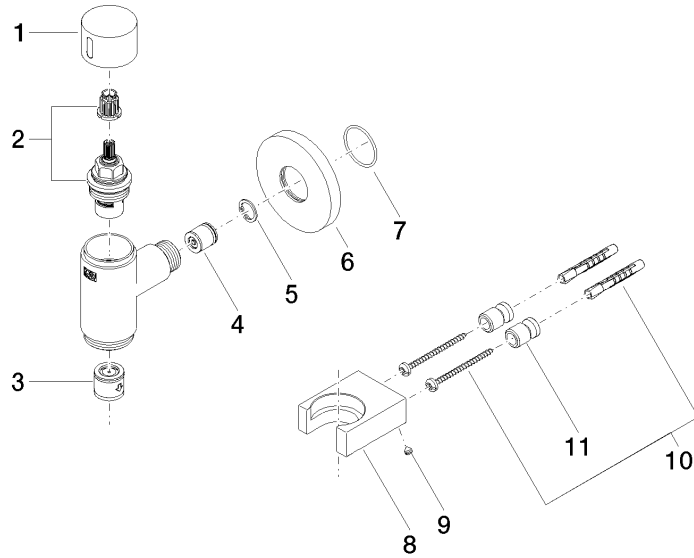

WATER TUBE Kneipp wall elbow with hose holder with individual rosettes -  
Brushed Light Gold

LULU

27 823 979

Fits: LULU, MADISON, TARA, LISSÉ, VAIA,  
META

- LAMINAR FLOW, max. flow rate 15 l/min (at 3 bar)
- with volume control
- rosette Ø 60 mm
- holder for Kneipp hose
- 1/2" wall elbow
- without hose

WATER TUBE Kneipp wall elbow with hose holder with individual rosettes -  
Brushed Light Gold

---

LULU

27 823 979

Required miscellaneous

---

**Concealed adapter -**

35 080 970-90  
0010

**WATER TUBE Kneipp wall elbow with hose holder with individual rosettes -  
Brushed Light Gold**

LULU

27 823 979  
mm [inches]

Flow rate chart

WATER TUBE Kneipp wall elbow with hose holder with individual rosettes -  
Brushed Light Gold

LULU

27 823 979

Product version from 10/1/2023

WATER TUBE Kneipp wall elbow with hose holder with individual rosettes -  
Brushed Light Gold

LULU

27 823 979

**Spare parts list**

**Product version from 10/1/2023**