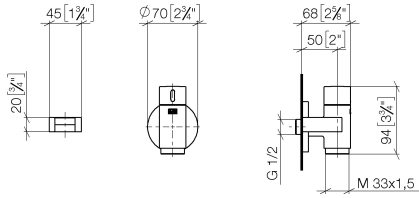

WATER TUBE Kneipp wall elbow with hose holder with individual rosettes -  
Brushed Light Gold

LULU

27 823 979

Fits: LULU, MADISON, TARA, LISSÉ, VAIA,  
META

- LAMINAR FLOW, max. flow rate 15 l/min (at 3 bar)
- with volume control
- rosette Ø 60 mm
- holder for Kneipp hose
- 1/2" wall elbow
- without hose

**WATER TUBE Kneipp wall elbow with hose holder with individual rosettes -  
Brushed Light Gold**

LULU

27 823 979  
mm [inches]

Flow rate chart

WATER TUBE Kneipp wall elbow with hose holder with individual rosettes -  
Brushed Light Gold