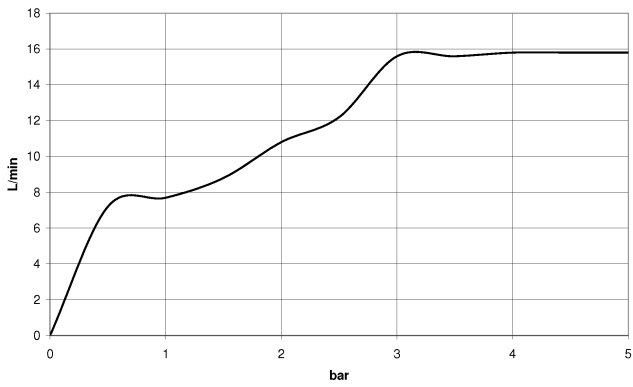

WATER TUBE Kneipp wall elbow with hose holder with individual rosettes -  
Brushed Light Gold

LULU

27 823 979

Fits: LULU, MADISON, TARA, LISSÉ, VAIA,  
META

- LAMINAR FLOW, max. flow rate 15 l/min (at 3 bar)
- with volume control
- rosette Ø 60 mm
- holder for Kneipp hose
- 1/2" wall elbow
- without hose

**Intrinsic protection against back flow.**

**Product change as of 1.4.2023: max. flow 15 l/min**

Intrinsic protection against back flow.

Product change as of 1.4.2023: max. flow 15 l/min

	Brushed Light Gold	27 823 979-27
	Chrome	27 823 979-00 0010
	Chrome	27 823 979-00
	Brushed Platinum	27 823 979-06 0010
	Brushed Platinum	27 823 979-06
	Platinum	27 823 979-08 0010
	Platinum	27 823 979-08
	Dark Chrome	27 823 979-19 0010
	Dark Chrome	27 823 979-19
	Light Gold	27 823 979-26
	Light Gold	27 823 979-26 0010
	Brushed Light Gold	27 823 979-27 0010
	Brushed Durabronze (23kt Gold)	27 823 979-28 0010
	Brushed Durabronze (23kt Gold)	27 823 979-28
	Matte Black	27 823 979-33 0010
	Matte Black	27 823 979-33
	Brushed Bronze	27 823 979-42 0010
	Brushed Bronze	27 823 979-42
	Brushed Champagne (22kt Gold)	27 823 979-46 0010
	Brushed Champagne (22kt Gold)	27 823 979-46
	Champagne (22kt Gold)	27 823 979-47 0010
	Champagne (22kt Gold)	27 823 979-47
	Brushed Chrome	27 823 979-93 0010
	Brushed Chrome	27 823 979-93
	Brushed Dark Platinum	27 823 979-99 0010
	Brushed Dark Platinum	27 823 979-99

WATER TUBE Kneipp wall elbow with hose holder with individual rosettes -  
Brushed Light Gold

---

LULU

27 823 979

Required miscellaneous

---

**Concealed adapter -**

35 080 970-90  
0010

**WATER TUBE Kneipp wall elbow with hose holder with individual rosettes -  
Brushed Light Gold**

LULU

27 823 979  
mm [inches]

Flow rate chart

WATER TUBE Kneipp wall elbow with hose holder with individual rosettes -  
Brushed Light Gold