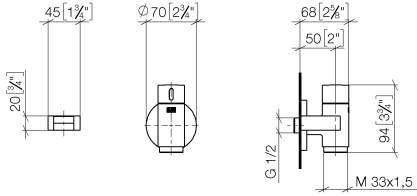

**WATER TUBE Kneipp wall elbow with hose holder with individual rosettes -
Brushed Light Gold**

LULU

27 823 979

Fits: LULU, MADISON, TARA, LISSÉ, VAIA,
META

- LAMINAR FLOW, max. flow rate 9.5 l/min (at 3 bar)
- with volume control
- rosette Ø 60 mm
- holder for Kneipp hose
- 1/2" wall elbow
- without hose

27 823 979
mm [inches]

WATER TUBE Kneipp wall elbow with hose holder with individual rosettes -
Brushed Light Gold

LULU

27 823 979

Product version from 10/1/2023

Parts for other
finishes can be found
here: [Chrome](#)