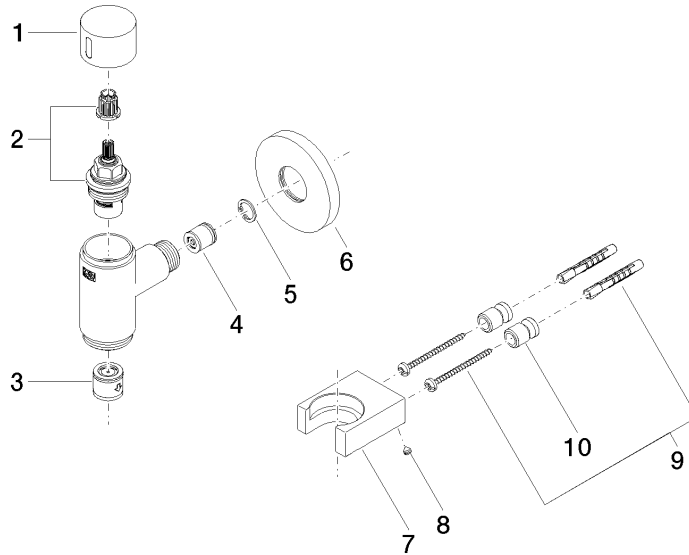

**WATER TUBE Kneipp wall elbow with hose holder with individual rosettes -
Brushed Light Gold**

LULU

27 823 979

Fits: LULU, MADISON, TARA, LISSÉ, VAIA,
META

- LAMINAR FLOW, max. flow rate 9.5 l/min (at 3 bar)
- with volume control
- rosette Ø 60 mm
- holder for Kneipp hose
- 1/2" wall elbow
- without hose

27 823 979
mm [inches]

WATER TUBE Kneipp wall elbow with hose holder with individual rosettes -
Brushed Light Gold

LULU

27 823 979

Product version from 10/1/2023

Parts for other
finishes can be found
here: [Chrome](#)

WATER TUBE Kneipp wall elbow with hose holder with individual rosettes -
Brushed Light Gold

LULU

27 823 979

Spare parts list

Product version from 10/1/2023

No.	Item Number	Name	Quantity used	Delivery time
	09 20 97 021-27	handle	10	60