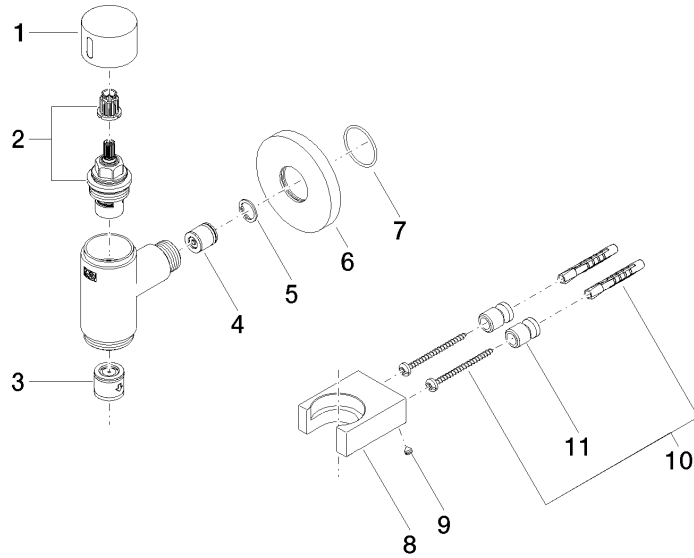

WATER TUBE Kneipp wall elbow with hose holder with individual rosettes -
Brushed Durabronze (23kt Gold)

LULU

27 823 979

Fits: LULU, MADISON, TARA, LISSÉ, VAIA,
META

- LAMINAR FLOW, max. flow rate 15 l/min (at 3 bar)
- with volume control
- rosette Ø 60 mm
- holder for Kneipp hose
- 1/2" wall elbow
- without hose

- hose nozzle with sleeve M33
- with holding ring

**WATER TUBE Kneipp wall elbow with hose holder with individual rosettes -
Brushed Durabronze (23kt Gold)**

LULU

27 823 979
mm [inches]

Flow rate chart

WATER TUBE Kneipp wall elbow with hose holder with individual rosettes -
Brushed Durabronze (23kt Gold)

LULU

27 823 979

Product version from 10/1/2023

WATER TUBE Kneipp wall elbow with hose holder with individual rosettes -
Brushed Durabronze (23kt Gold)

LULU

27 823 979

Spare parts list

Product version from 10/1/2023