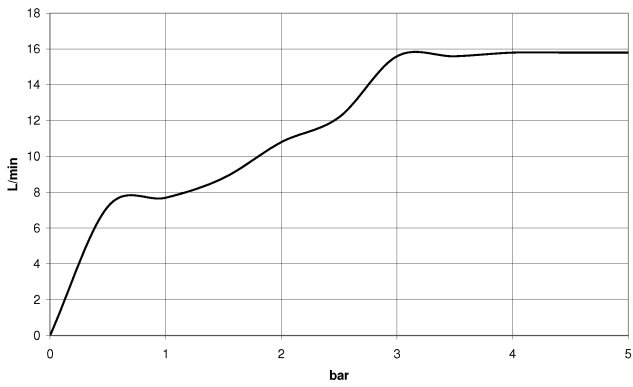

Intrinsic protection against back flow.

Product change as of 1.4.2023: max. flow 15 l/min

Intrinsic protection against back flow.

Product change as of 1.4.2023: max. flow 15 l/min

	Brushed Durabronze (23kt Gold)	27 823 979-28
	Chrome	27 823 979-00 0010
	Chrome	27 823 979-00
	Brushed Platinum	27 823 979-06 0010
	Brushed Platinum	27 823 979-06
	Platinum	27 823 979-08 0010
	Platinum	27 823 979-08
	Dark Chrome	27 823 979-19 0010
	Dark Chrome	27 823 979-19
	Light Gold	27 823 979-26
	Light Gold	27 823 979-26 0010
	Brushed Light Gold	27 823 979-27
	Brushed Light Gold	27 823 979-27 0010
	Brushed Durabronze (23kt Gold)	27 823 979-28 0010
	Matte Black	27 823 979-33 0010
	Matte Black	27 823 979-33
	Brushed Bronze	27 823 979-42 0010
	Brushed Bronze	27 823 979-42
	Brushed Champagne (22kt Gold)	27 823 979-46 0010
	Brushed Champagne (22kt Gold)	27 823 979-46
	Champagne (22kt Gold)	27 823 979-47 0010
	Champagne (22kt Gold)	27 823 979-47
	Brushed Chrome	27 823 979-93 0010
	Brushed Chrome	27 823 979-93
	Brushed Dark Platinum	27 823 979-99 0010
	Brushed Dark Platinum	27 823 979-99

- hose nozzle with sleeve M33
- with holding ring

**WATER TUBE Kneipp wall elbow with hose holder with individual rosettes -
Brushed Durabronze (23kt Gold)**

LULU

27 823 979
mm [inches]

Flow rate chart

WATER TUBE Kneipp wall elbow with hose holder with individual rosettes -
Brushed Durabronze (23kt Gold)