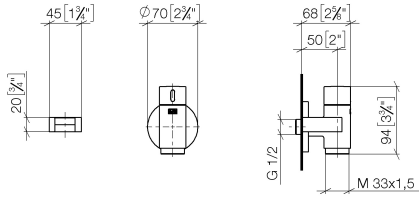

WATER TUBE Kneipp wall elbow with hose holder with individual rosettes -
Brushed Durabronze (23kt Gold)

LULU

27 823 979

Fits: LULU, MADISON, TARA, LISSÉ, VAIA,
META

- LAMINAR FLOW, max. flow rate 15 l/min (at 3 bar)
- with volume control
- rosette Ø 60 mm
- holder for Kneipp hose
- 1/2" wall elbow
- without hose

- hose nozzle with sleeve M33
- with holding ring

**WATER TUBE Kneipp wall elbow with hose holder with individual rosettes -
Brushed Durabronze (23kt Gold)**

LULU

27 823 979
mm [inches]

Flow rate chart

WATER TUBE Kneipp wall elbow with hose holder with individual rosettes -
Brushed Durabronze (23kt Gold)