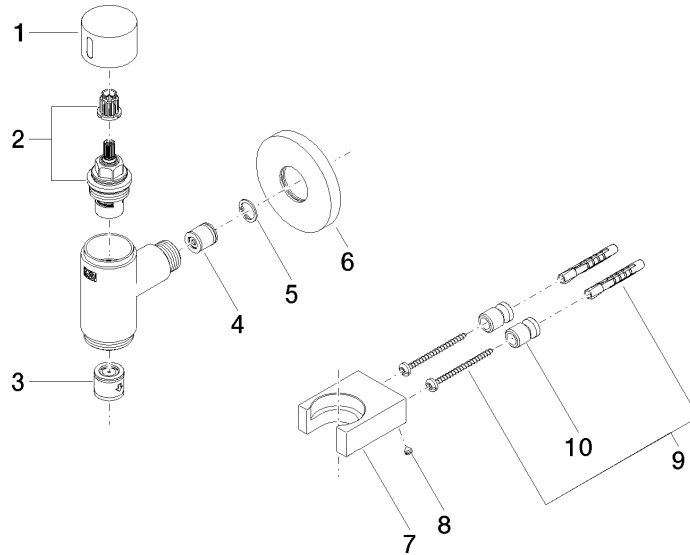

# WATER TUBE Kneipp wall elbow with hose holder with individual rosettes - Brushed Durabross (23kt Gold)

LULU

27 823 979  
mm [inches]

WATER TUBE Kneipp wall elbow with hose holder with individual rosettes -  
Brushed Durabronze (23kt Gold)

LULU

27 823 979

Product version from 10/1/2023

WATER TUBE Kneipp wall elbow with hose holder with individual rosettes -  
Brushed Durabross (23kt Gold)

LULU

27 823 979

### Spare parts list

Product version from 10/1/2023

No.	Item Number	Name	Quantity used	Delivery time
	09 20 97 021-28	handle	10	20