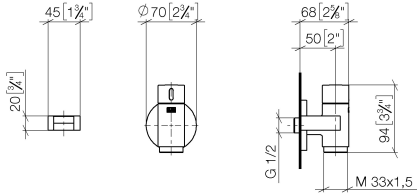

**WATER TUBE Kneipp wall elbow with hose holder with individual rosettes -  
Brushed Durabronze (23kt Gold)**

LULU

27 823 979

Fits: LULU, MADISON, TARA, LISSÉ, VAIA,  
META

- LAMINAR FLOW, max. flow rate 9.5 l/min (at 3 bar)
- with volume control
- rosette Ø 60 mm
- holder for Kneipp hose
- 1/2" wall elbow
- without hose

# WATER TUBE Kneipp wall elbow with hose holder with individual rosettes - Brushed Durabross (23kt Gold)

LULU

27 823 979  
mm [inches]

WATER TUBE Kneipp wall elbow with hose holder with individual rosettes -  
Brushed Durabronze (23kt Gold)