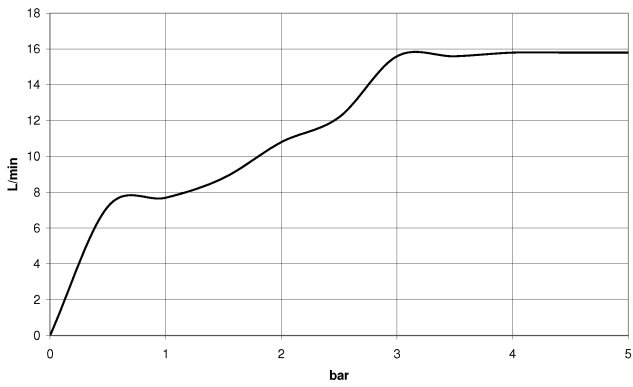

Flow rate chart