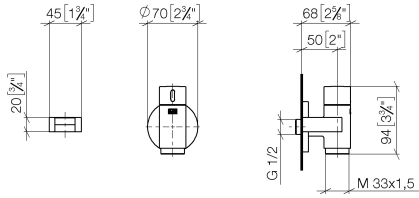

**WATER TUBE Kneipp wall elbow with hose holder with individual rosettes -
Matte Black**

LULU

27 823 979

Fits: LULU, MADISON, TARA, LISSÉ, VAIA,
META

- LAMINAR FLOW, max. flow rate 15 l/min (at 3 bar)
- with volume control
- rosette Ø 60 mm
- holder for Kneipp hose
- 1/2" wall elbow
- without hose

WATER TUBE Kneipp wall elbow with hose holder with individual rosettes -
Matte Black

LULU

27 823 979

**WATER TUBE Kneipp wall elbow with hose holder with individual rosettes -
Matte Black**

LULU

27 823 979
mm [inches]

Flow rate chart

WATER TUBE Kneipp wall elbow with hose holder with individual rosettes -
Matte Black

LULU

27 823 979

Product version from 10/1/2023

Parts for other
finishes can be found
here: [Chrome](#)

WATER TUBE Kneipp wall elbow with hose holder with individual rosettes -
Matte Black