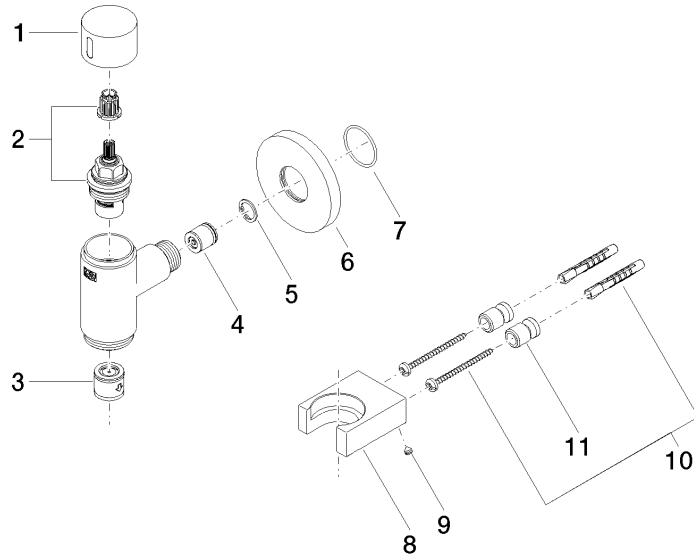

**WATER TUBE Kneipp wall elbow with hose holder with individual rosettes -
Matte Black**

LULU

27 823 979

Fits: LULU, MADISON, TARA, LISSÉ, VAIA,
META

- LAMINAR FLOW, max. flow rate 15 l/min (at 3 bar)
- with volume control
- rosette Ø 60 mm
- holder for Kneipp hose
- 1/2" wall elbow
- without hose

WATER TUBE Kneipp wall elbow with hose holder with individual rosettes -
Matte Black

LULU

27 823 979

**WATER TUBE Kneipp wall elbow with hose holder with individual rosettes -
Matte Black**

LULU

27 823 979
mm [inches]

Flow rate chart

WATER TUBE Kneipp wall elbow with hose holder with individual rosettes -
Matte Black

LULU

27 823 979

Product version from 10/1/2023

Parts for other
finishes can be found
here: [Chrome](#)

WATER TUBE Kneipp wall elbow with hose holder with individual rosettes -
Matte Black

LULU

27 823 979

Spare parts list

Product version from 10/1/2023

No.	Item Number	Name	Quantity used	Delivery time
	09 20 97 021-33	handle	11	60