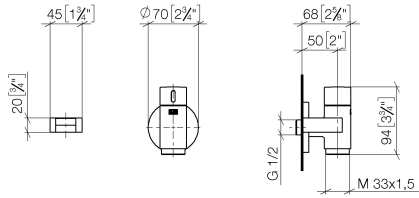

**WATER TUBE Kneipp wall elbow with hose holder with individual rosettes -
Matte Black**

LULU

27 823 979

Fits: LULU, MADISON, TARA, LISSÉ, VAIA,
META

- LAMINAR FLOW, max. flow rate 9.5 l/min (at 3 bar)
- with volume control
- rosette Ø 60 mm
- holder for Kneipp hose
- 1/2" wall elbow
- without hose

**WATER TUBE Kneipp wall elbow with hose holder with individual rosettes -
Matte Black**

LULU

27 823 979

Required miscellaneous

WATER TUBE Kneipp hose black 28 286 979-33

2000 mm - Matte Black

- hose nozzle with sleeve M33
- with holding ring

WATER TUBE Kneipp wall elbow with hose holder with individual rosettes - Matte Black

LULU

27 823 979
mm [inches]

WATER TUBE Kneipp wall elbow with hose holder with individual rosettes -
Matte Black

LULU

27 823 979