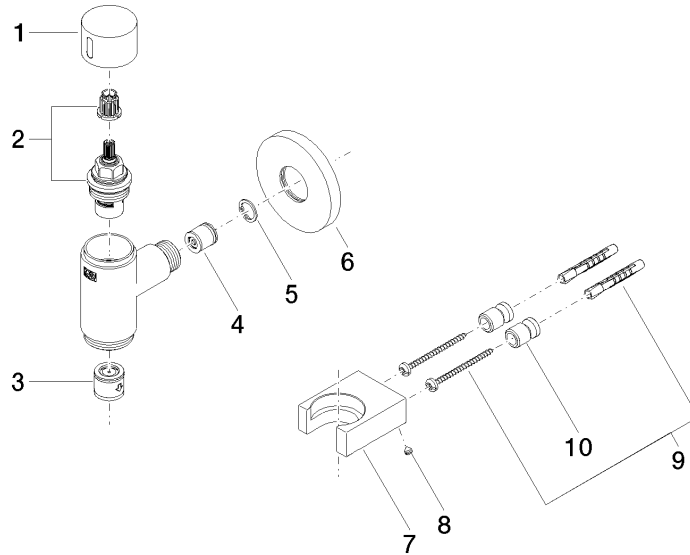

**WATER TUBE Kneipp wall elbow with hose holder with individual rosettes -
Matte Black**

LULU

27 823 979

Fits: LULU, MADISON, TARA, LISSÉ, VAIA,
META

- LAMINAR FLOW, max. flow rate 9.5 l/min (at 3 bar)
- with volume control
- rosette Ø 60 mm
- holder for Kneipp hose
- 1/2" wall elbow
- without hose

**WATER TUBE Kneipp wall elbow with hose holder with individual rosettes -
Matte Black**

LULU

27 823 979

Required miscellaneous

WATER TUBE Kneipp hose black 28 286 979-33

2000 mm - Matte Black

- hose nozzle with sleeve M33
- with holding ring

WATER TUBE Kneipp wall elbow with hose holder with individual rosettes - Matte Black

LULU

27 823 979
mm [inches]

WATER TUBE Kneipp wall elbow with hose holder with individual rosettes -
Matte Black

LULU

27 823 979

Product version from 10/1/2023

Parts for other
finishes can be found
here: [Chrome](#)

WATER TUBE Kneipp wall elbow with hose holder with individual rosettes -
Matte Black

LULU

27 823 979

Spare parts list

Product version from 10/1/2023