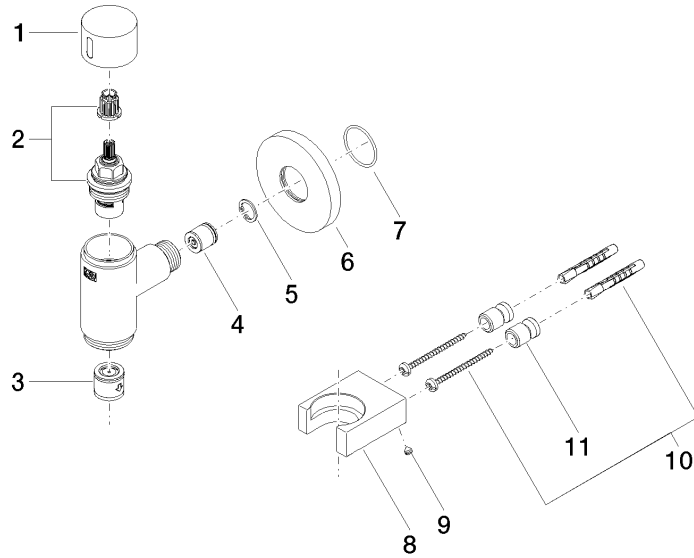

WATER TUBE Kneipp wall elbow with hose holder with individual rosettes -  
Brushed Bronze

LULU

27 823 979

Fits: LULU, MADISON, TARA, LISSÉ, VAIA,  
META

- LAMINAR FLOW, max. flow rate 15 l/min (at 3 bar)
- with volume control
- rosette Ø 60 mm
- holder for Kneipp hose
- 1/2" wall elbow
- without hose

WATER TUBE Kneipp wall elbow with hose holder with individual rosettes -  
Brushed Bronze

---

LULU

27 823 979

Required miscellaneous

---

**Concealed adapter -**

35 080 970-90  
0010

**WATER TUBE Kneipp wall elbow with hose holder with individual rosettes -  
Brushed Bronze**

LULU

27 823 979  
mm [inches]

Flow rate chart

WATER TUBE Kneipp wall elbow with hose holder with individual rosettes -  
Brushed Bronze

LULU

27 823 979

Product version from 10/1/2023

WATER TUBE Kneipp wall elbow with hose holder with individual rosettes -  
Brushed Bronze

LULU

27 823 979