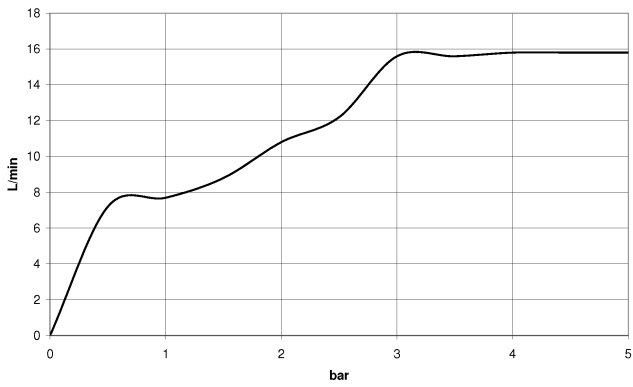

WATER TUBE Kneipp wall elbow with hose holder with individual rosettes -  
Brushed Bronze

LULU

27 823 979

Fits: LULU, MADISON, TARA, LISSÉ, VAIA,  
META

- LAMINAR FLOW, max. flow rate 15 l/min (at 3 bar)
- with volume control
- rosette Ø 60 mm
- holder for Kneipp hose
- 1/2" wall elbow
- without hose

**Intrinsic protection against back flow.**

**Product change as of 1.4.2023: max. flow 15 l/min**

Intrinsic protection against back flow.

Product change as of 1.4.2023: max. flow 15 l/min

	Brushed Bronze	27 823 979-42
	Chrome	27 823 979-00 0010
	Chrome	27 823 979-00
	Brushed Platinum	27 823 979-06 0010
	Brushed Platinum	27 823 979-06
	Platinum	27 823 979-08 0010
	Platinum	27 823 979-08
	Dark Chrome	27 823 979-19 0010
	Dark Chrome	27 823 979-19
	Light Gold	27 823 979-26
	Light Gold	27 823 979-26 0010
	Brushed Light Gold	27 823 979-27
	Brushed Light Gold	27 823 979-27 0010
	Brushed Durabronze (23kt Gold)	27 823 979-28 0010
	Brushed Durabronze (23kt Gold)	27 823 979-28
	Matte Black	27 823 979-33 0010
	Matte Black	27 823 979-33
	Brushed Bronze	27 823 979-42 0010
	Brushed Champagne (22kt Gold)	27 823 979-46 0010
	Brushed Champagne (22kt Gold)	27 823 979-46
	Champagne (22kt Gold)	27 823 979-47 0010
	Champagne (22kt Gold)	27 823 979-47
	Brushed Chrome	27 823 979-93 0010
	Brushed Chrome	27 823 979-93
	Brushed Dark Platinum	27 823 979-99 0010
	Brushed Dark Platinum	27 823 979-99

WATER TUBE Kneipp wall elbow with hose holder with individual rosettes -  
Brushed Bronze

---

LULU

27 823 979

Required miscellaneous

---

**Concealed adapter -**

35 080 970-90  
0010

**WATER TUBE Kneipp wall elbow with hose holder with individual rosettes -  
Brushed Bronze**

LULU

27 823 979  
mm [inches]

Flow rate chart

WATER TUBE Kneipp wall elbow with hose holder with individual rosettes -  
Brushed Bronze