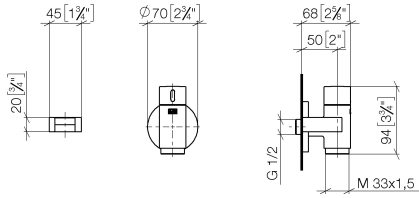

WATER TUBE Kneipp wall elbow with hose holder with individual rosettes -  
Brushed Bronze

LULU

27 823 979

Fits: LULU, MADISON, TARA, LISSÉ, VAIA,  
META

- LAMINAR FLOW, max. flow rate 15 l/min (at 3 bar)
- with volume control
- rosette Ø 60 mm
- holder for Kneipp hose
- 1/2" wall elbow
- without hose

**WATER TUBE Kneipp wall elbow with hose holder with individual rosettes -  
Brushed Bronze**

LULU

27 823 979  
mm [inches]

Flow rate chart

WATER TUBE Kneipp wall elbow with hose holder with individual rosettes -  
Brushed Bronze