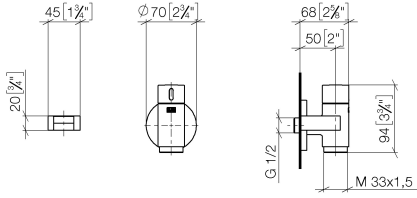

WATER TUBE Kneipp wall elbow with hose holder with individual rosettes -
Brushed Bronze

LULU

27 823 979

Fits: LULU, MADISON, TARA, LISSÉ, VAIA,
META

- LAMINAR FLOW, max. flow rate 9.5 l/min (at 3 bar)
- with volume control
- rosette Ø 60 mm
- holder for Kneipp hose
- 1/2" wall elbow
- without hose

WATER TUBE Kneipp wall elbow with hose holder with individual rosettes -
Brushed Bronze

LULU

27 823 979

Required miscellaneous

Concealed adapter -

35 080 970-90
0010

WATER TUBE Kneipp wall elbow with hose holder with individual rosettes - Brushed Bronze

LULU

27 823 979
mm [inches]

WATER TUBE Kneipp wall elbow with hose holder with individual rosettes -
Brushed Bronze

LULU

27 823 979

Product version from 10/1/2023

WATER TUBE Kneipp wall elbow with hose holder with individual rosettes -
Brushed Bronze