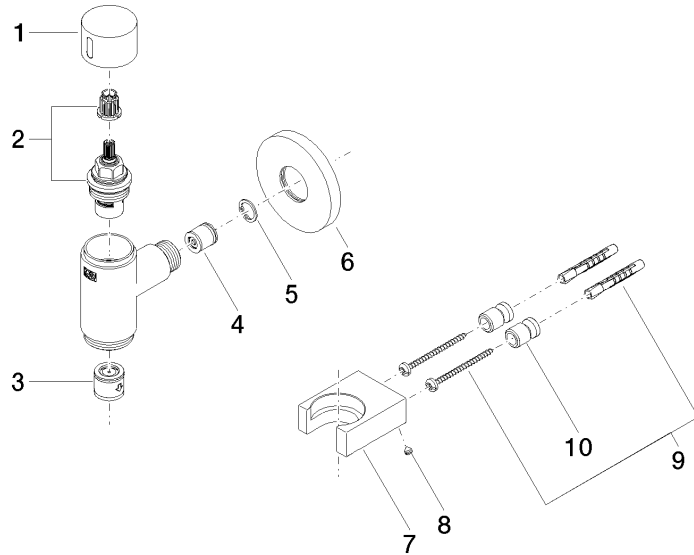

WATER TUBE Kneipp wall elbow with hose holder with individual rosettes -
Brushed Bronze

LULU

27 823 979

Fits: LULU, MADISON, TARA, LISSÉ, VAIA,
META

- LAMINAR FLOW, max. flow rate 9.5 l/min (at 3 bar)
- with volume control
- rosette Ø 60 mm
- holder for Kneipp hose
- 1/2" wall elbow
- without hose

WATER TUBE Kneipp wall elbow with hose holder with individual rosettes -
Brushed Bronze

LULU

27 823 979

Required miscellaneous

Concealed adapter -

35 080 970-90
0010

WATER TUBE Kneipp wall elbow with hose holder with individual rosettes - Brushed Bronze

LULU

27 823 979
mm [inches]

WATER TUBE Kneipp wall elbow with hose holder with individual rosettes -
Brushed Bronze

LULU

27 823 979

Product version from 10/1/2023

WATER TUBE Kneipp wall elbow with hose holder with individual rosettes -
Brushed Bronze

LULU

27 823 979

Spare parts list

Product version from 10/1/2023

No.	Item Number	Name	Quantity used	Delivery time
	09 20 97 021-42	handle	10	60