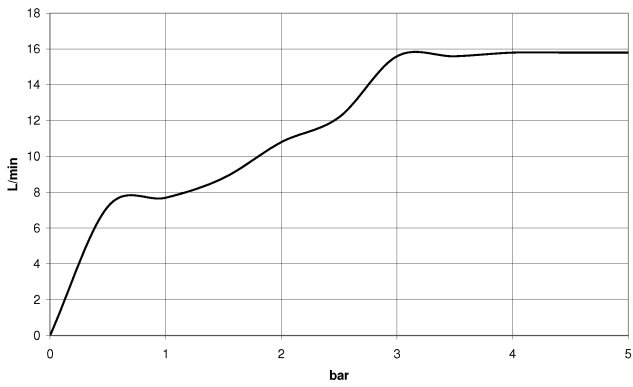

**WATER TUBE Kneipp wall elbow with hose holder with individual rosettes -
Brushed Champagne (22kt Gold)**

LULU

27 823 979

Fits: LULU, MADISON, TARA, LISSÉ, VAIA,
META

- LAMINAR FLOW, max. flow rate 15 l/min (at 3 bar)
- with volume control
- rosette Ø 60 mm
- holder for Kneipp hose
- 1/2" wall elbow
- without hose

Intrinsic protection against back flow.

Product change as of 1.4.2023: max. flow 15 l/min

	Brushed Champagne (22kt Gold)	27 823 979-46
	Chrome	27 823 979-00 0010
	Chrome	27 823 979-00
	Brushed Platinum	27 823 979-06 0010
	Brushed Platinum	27 823 979-06
	Platinum	27 823 979-08 0010
	Platinum	27 823 979-08
	Dark Chrome	27 823 979-19 0010
	Dark Chrome	27 823 979-19
	Light Gold	27 823 979-26
	Light Gold	27 823 979-26 0010
	Brushed Light Gold	27 823 979-27
	Brushed Light Gold	27 823 979-27 0010
	Brushed Durabronze (23kt Gold)	27 823 979-28 0010
	Brushed Durabronze (23kt Gold)	27 823 979-28
	Matte Black	27 823 979-33 0010
	Matte Black	27 823 979-33
	Brushed Bronze	27 823 979-42 0010
	Brushed Bronze	27 823 979-42
	Brushed Champagne (22kt Gold)	27 823 979-46 0010
	Champagne (22kt Gold)	27 823 979-47 0010
	Champagne (22kt Gold)	27 823 979-47
	Brushed Chrome	27 823 979-93 0010
	Brushed Chrome	27 823 979-93
	Brushed Dark Platinum	27 823 979-99 0010
	Brushed Dark Platinum	27 823 979-99

WATER TUBE Kneipp wall elbow with hose holder with individual rosettes -
Brushed Champagne (22kt Gold)

LULU

27 823 979

**WATER TUBE Kneipp wall elbow with hose holder with individual rosettes -
Brushed Champagne (22kt Gold)**

LULU

27 823 979
mm [inches]

Flow rate chart

WATER TUBE Kneipp wall elbow with hose holder with individual rosettes - Brushed Champagne (22kt Gold)

LULU

27 823 979

Product version from 10/1/2023

Parts for other
finishes can be found
here: [Chrome](#)