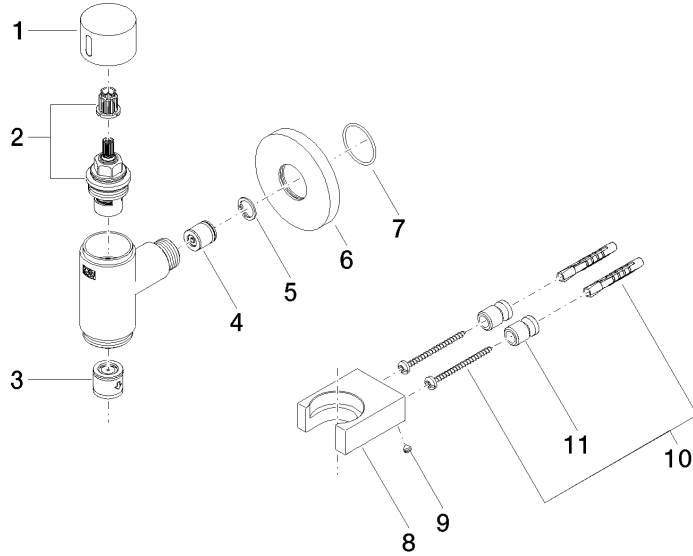

**WATER TUBE Kneipp wall elbow with hose holder with individual rosettes -
Brushed Champagne (22kt Gold)**

LULU

27 823 979

Fits: LULU, MADISON, TARA, LISSÉ, VAIA,
META

- LAMINAR FLOW, max. flow rate 15 l/min (at 3 bar)
- with volume control
- rosette Ø 60 mm
- holder for Kneipp hose
- 1/2" wall elbow
- without hose

LULU

27 823 979
mm [inches]

Flow rate chart

WATER TUBE Kneipp wall elbow with hose holder with individual rosettes - Brushed Champagne (22kt Gold)

LULU

27 823 979

Product version from 10/1/2023

Parts for other
finishes can be found
here: [Chrome](#)

WATER TUBE Kneipp wall elbow with hose holder with individual rosettes -
Brushed Champagne (22kt Gold)

LULU

27 823 979

Spare parts list

Product version from 10/1/2023

No.	Item Number	Name	Quantity used	Delivery time
	09 20 97 021-46	handle	11	60