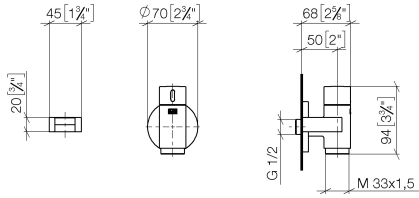

**WATER TUBE Kneipp wall elbow with hose holder with individual rosettes -
Brushed Champagne (22kt Gold)**

LULU

27 823 979

Fits: LULU, MADISON, TARA, LISSÉ, VAIA,
META

- LAMINAR FLOW, max. flow rate 15 l/min (at 3 bar)
- with volume control
- rosette Ø 60 mm
- holder for Kneipp hose
- 1/2" wall elbow
- without hose

LULU

27 823 979
mm [inches]

Flow rate chart

WATER TUBE Kneipp wall elbow with hose holder with individual rosettes - Brushed Champagne (22kt Gold)

LULU

27 823 979

Product version from 10/1/2023

Parts for other
finishes can be found
here: [Chrome](#)