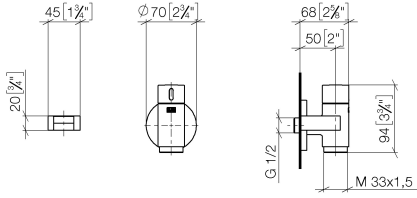

WATER TUBE Kneipp wall elbow with hose holder with individual rosettes -
Brushed Champagne (22kt Gold)

LULU

27 823 979

Fits: LULU, MADISON, TARA, LISSÉ, VAIA,
META

- LAMINAR FLOW, max. flow rate 9.5 l/min (at 3 bar)
- with volume control
- rosette Ø 60 mm
- holder for Kneipp hose
- 1/2" wall elbow
- without hose

**WATER TUBE Kneipp hose white
2000 mm - Brushed Champagne
(22kt Gold)** 28 285 979-46

- with holding ring
- hose nozzle with sleeve M33

Required miscellaneous

**WATER TUBE Kneipp hose black
2000 mm - Brushed Champagne
(22kt Gold)** 28 286 979-46

- with holding ring
- hose nozzle with sleeve M33

**WATER TUBE Kneipp wall elbow with hose holder with individual rosettes -
Brushed Champagne (22kt Gold)**

LULU

27 823 979
mm [inches]

WATER TUBE Kneipp wall elbow with hose holder with individual rosettes -
Brushed Champagne (22kt Gold)