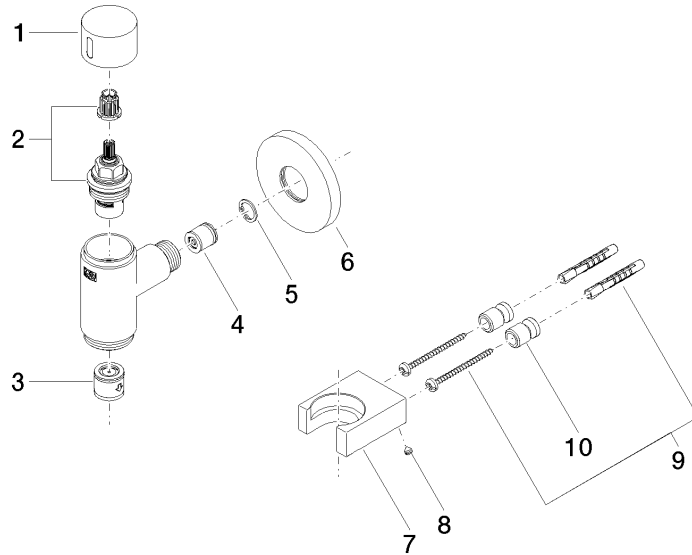

**WATER TUBE Kneipp hose white
2000 mm - Brushed Champagne
(22kt Gold)** 28 285 979-46

- with holding ring
- hose nozzle with sleeve M33

Required miscellaneous

**WATER TUBE Kneipp hose black
2000 mm - Brushed Champagne
(22kt Gold)** 28 286 979-46

- with holding ring
- hose nozzle with sleeve M33

**WATER TUBE Kneipp wall elbow with hose holder with individual rosettes -
Brushed Champagne (22kt Gold)**

LULU

27 823 979
mm [inches]

WATER TUBE Kneipp wall elbow with hose holder with individual rosettes -
Brushed Champagne (22kt Gold)

LULU

27 823 979

Product version from 10/1/2023

WATER TUBE Kneipp wall elbow with hose holder with individual rosettes -
Brushed Champagne (22kt Gold)

LULU

27 823 979

Spare parts list

Product version from 10/1/2023