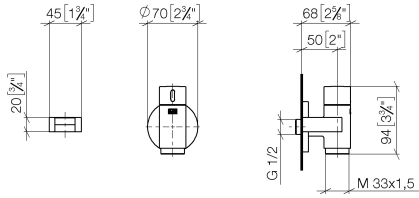

**WATER TUBE Kneipp wall elbow with hose holder with individual rosettes -
Champagne (22kt Gold)**

LULU

27 823 979

Fits: LULU, MADISON, TARA, LISSÉ, VAIA,
META

- LAMINAR FLOW, max. flow rate 15 l/min (at 3 bar)
- with volume control
- rosette Ø 60 mm
- holder for Kneipp hose
- 1/2" wall elbow
- without hose

LULU

27 823 979
mm [inches]

Flow rate chart

WATER TUBE Kneipp wall elbow with hose holder with individual rosettes -
Champagne (22kt Gold)

27 823 979

Product version from 10/1/2023

Parts for other
finishes can be found
here: [Chrome](#)