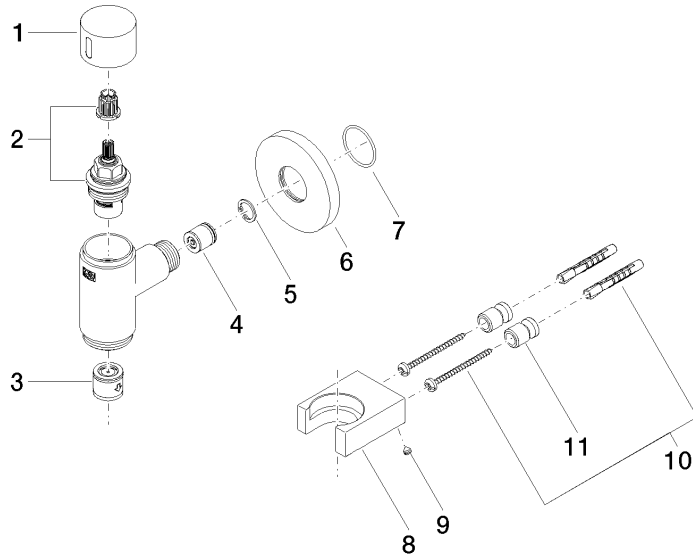

**WATER TUBE Kneipp wall elbow with hose holder with individual rosettes -
Champagne (22kt Gold)**

LULU

27 823 979

Fits: LULU, MADISON, TARA, LISSÉ, VAIA,
META

- LAMINAR FLOW, max. flow rate 15 l/min (at 3 bar)
- with volume control
- rosette Ø 60 mm
- holder for Kneipp hose
- 1/2" wall elbow
- without hose

LULU

27 823 979
mm [inches]

Flow rate chart

WATER TUBE Kneipp wall elbow with hose holder with individual rosettes -
Champagne (22kt Gold)

27 823 979

Product version from 10/1/2023

Parts for other
finishes can be found
here: [Chrome](#)

WATER TUBE Kneipp wall elbow with hose holder with individual rosettes -
Champagne (22kt Gold)

LULU

27 823 979

Spare parts list

Product version from 10/1/2023

No.	Item Number	Name	Quantity used	Delivery time
	09 20 97 021-47	handle	11	60