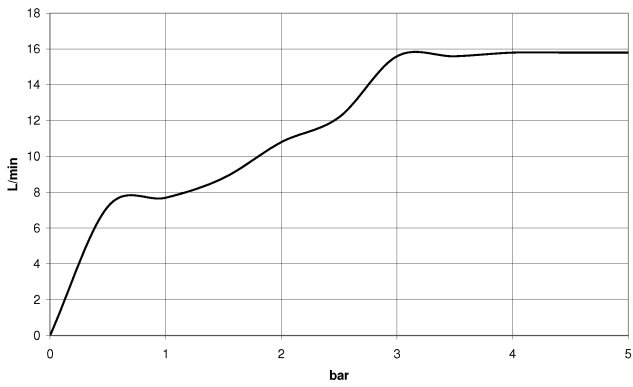

**WATER TUBE Kneipp wall elbow with hose holder with individual rosettes -
Champagne (22kt Gold)**

LULU

27 823 979

Fits: LULU, MADISON, TARA, LISSÉ, VAIA,
META

- LAMINAR FLOW, max. flow rate 15 l/min (at 3 bar)
- with volume control
- rosette Ø 60 mm
- holder for Kneipp hose
- 1/2" wall elbow
- without hose

Intrinsic protection against back flow.

Product change as of 1.4.2023: max. flow 15 l/min

	Champagne (22kt Gold)	27 823 979-47
	Chrome	27 823 979-00 0010
	Chrome	27 823 979-00
	Brushed Platinum	27 823 979-06 0010
	Brushed Platinum	27 823 979-06
	Platinum	27 823 979-08 0010
	Platinum	27 823 979-08
	Dark Chrome	27 823 979-19 0010
	Dark Chrome	27 823 979-19
	Light Gold	27 823 979-26
	Light Gold	27 823 979-26 0010
	Brushed Light Gold	27 823 979-27
	Brushed Light Gold	27 823 979-27 0010
	Brushed Durabronze (23kt Gold)	27 823 979-28 0010
	Brushed Durabronze (23kt Gold)	27 823 979-28
	Matte Black	27 823 979-33 0010
	Matte Black	27 823 979-33
	Brushed Bronze	27 823 979-42 0010
	Brushed Bronze	27 823 979-42
	Brushed Champagne (22kt Gold)	27 823 979-46 0010
	Brushed Champagne (22kt Gold)	27 823 979-46
	Champagne (22kt Gold)	27 823 979-47 0010
	Brushed Chrome	27 823 979-93 0010
	Brushed Chrome	27 823 979-93
	Brushed Dark Platinum	27 823 979-99 0010
	Brushed Dark Platinum	27 823 979-99

WATER TUBE Kneipp wall elbow with hose holder with individual rosettes -
Champagne (22kt Gold)

LULU

27 823 979

**WATER TUBE Kneipp wall elbow with hose holder with individual rosettes -
Champagne (22kt Gold)**

LULU

27 823 979
mm [inches]

Flow rate chart

WATER TUBE Kneipp wall elbow with hose holder with individual rosettes -
Champagne (22kt Gold)

27 823 979

Product version from 10/1/2023

Parts for other
finishes can be found
here: [Chrome](#)