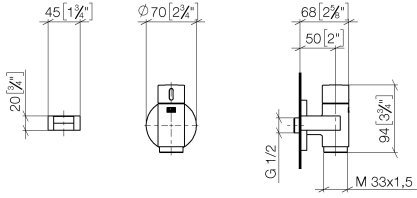

WATER TUBE Kneipp wall elbow with hose holder with individual rosettes -
Champagne (22kt Gold)

LULU

27 823 979

Fits: LULU, MADISON, TARA, LISSÉ, VAIA,
META

- LAMINAR FLOW, max. flow rate 9.5 l/min (at 3 bar)
- with volume control
- rosette Ø 60 mm
- holder for Kneipp hose
- 1/2" wall elbow
- without hose

LULU

27 823 979
mm [inches]

WATER TUBE Kneipp wall elbow with hose holder with individual rosettes -
Champagne (22kt Gold)

LULU

27 823 979

Product version from 10/1/2023

WATER TUBE Kneipp wall elbow with hose holder with individual rosettes -
Champagne (22kt Gold)