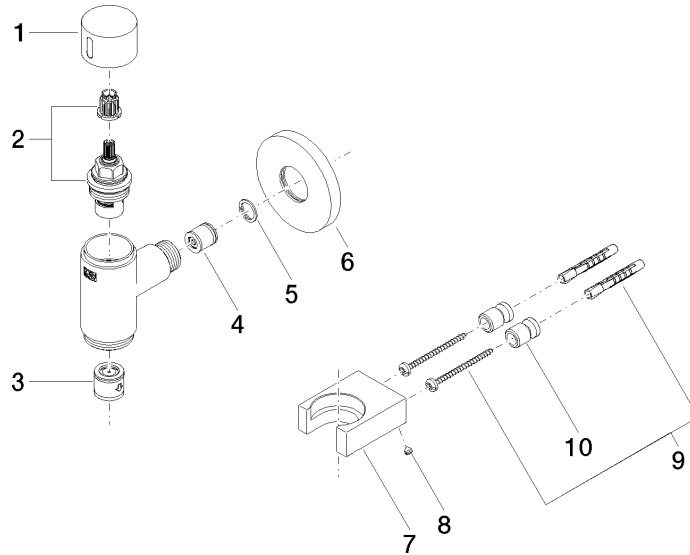

LULU

27 823 979
mm [inches]

WATER TUBE Kneipp wall elbow with hose holder with individual rosettes -
Champagne (22kt Gold)

LULU

27 823 979

Product version from 10/1/2023

WATER TUBE Kneipp wall elbow with hose holder with individual rosettes -
Champagne (22kt Gold)

LULU

27 823 979

Spare parts list

Product version from 10/1/2023

No.	Item Number	Name	Quantity used	Delivery time
	09 20 97 021-47	handle	10	60