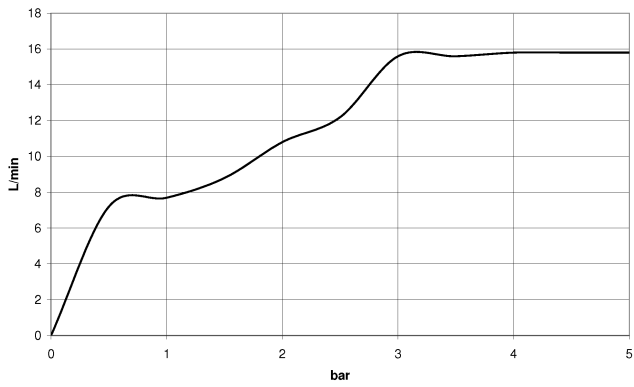

**WATER TUBE Kneipp wall elbow with hose holder with individual rosettes -  
Brushed Chrome**

LULU

27 823 979

Fits: LULU, MADISON, TARA, LISSÉ, VAIA,  
META

- LAMINAR FLOW, max. flow rate 15 l/min (at 3 bar)
- with volume control
- rosette Ø 60 mm
- holder for Kneipp hose
- 1/2" wall elbow
- without hose

Intrinsic protection against back flow.

Product change as of 1.4.2023: max. flow 15 l/min

	Brushed Chrome	27 823 979-93
	Chrome	27 823 979-00 0010
	Chrome	27 823 979-00
	Brushed Platinum	27 823 979-06 0010
	Brushed Platinum	27 823 979-06
	Platinum	27 823 979-08 0010
	Platinum	27 823 979-08
	Dark Chrome	27 823 979-19 0010
	Dark Chrome	27 823 979-19
	Light Gold	27 823 979-26
	Light Gold	27 823 979-26 0010
	Brushed Light Gold	27 823 979-27
	Brushed Light Gold	27 823 979-27 0010
	Brushed Durabronze (23kt Gold)	27 823 979-28 0010
	Brushed Durabronze (23kt Gold)	27 823 979-28
	Matte Black	27 823 979-33 0010
	Matte Black	27 823 979-33
	Brushed Bronze	27 823 979-42 0010
	Brushed Bronze	27 823 979-42
	Brushed Champagne (22kt Gold)	27 823 979-46 0010
	Brushed Champagne (22kt Gold)	27 823 979-46
	Champagne (22kt Gold)	27 823 979-47 0010
	Champagne (22kt Gold)	27 823 979-47
	Brushed Chrome	27 823 979-93 0010
	Brushed Dark Platinum	27 823 979-99 0010
	Brushed Dark Platinum	27 823 979-99

**WATER TUBE Kneipp wall elbow with hose holder with individual rosettes -  
Brushed Chrome**

---

LULU

27 823 979

**WATER TUBE Kneipp wall elbow with hose holder with individual rosettes -  
Brushed Chrome**

LULU

27 823 979  
mm [inches]

Flow rate chart

WATER TUBE Kneipp wall elbow with hose holder with individual rosettes -  
Brushed Chrome

LULU

27 823 979

**Product version from 10/1/2023**

Parts for other  
finishes can be found  
here: [Chrome](#)