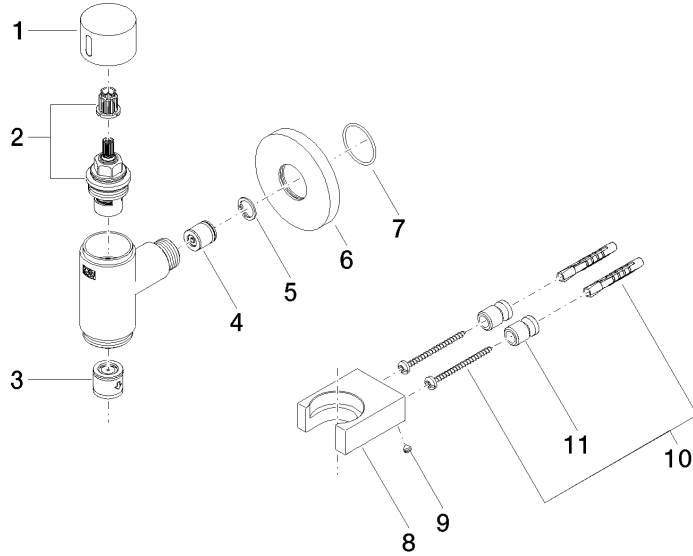

**WATER TUBE Kneipp wall elbow with hose holder with individual rosettes -  
Brushed Chrome**

LULU

27 823 979

Fits: LULU, MADISON, TARA, LISSÉ, VAIA,  
META

- LAMINAR FLOW, max. flow rate 15 l/min (at 3 bar)
- with volume control
- rosette Ø 60 mm
- holder for Kneipp hose
- 1/2" wall elbow
- without hose

**WATER TUBE Kneipp wall elbow with hose holder with individual rosettes -  
Brushed Chrome**

---

LULU

27 823 979

**WATER TUBE Kneipp wall elbow with hose holder with individual rosettes -  
Brushed Chrome**

LULU

27 823 979  
mm [inches]

Flow rate chart

WATER TUBE Kneipp wall elbow with hose holder with individual rosettes -  
Brushed Chrome

LULU

27 823 979

**Product version from 10/1/2023**

Parts for other  
finishes can be found  
here: [Chrome](#)

WATER TUBE Kneipp wall elbow with hose holder with individual rosettes -  
Brushed Chrome

LULU

27 823 979

**Spare parts list**

**Product version from 10/1/2023**

No.	Item Number	Name	Quantity used	Delivery time
	09 20 97 021-93	handle	11	20