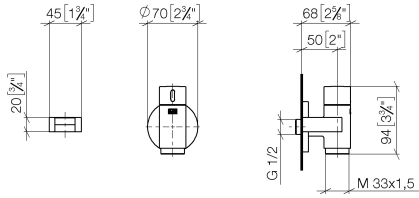

**WATER TUBE Kneipp wall elbow with hose holder with individual rosettes -  
Brushed Chrome**

LULU

27 823 979

Fits: LULU, MADISON, TARA, LISSÉ, VAIA,  
META

- LAMINAR FLOW, max. flow rate 15 l/min (at 3 bar)
- with volume control
- rosette Ø 60 mm
- holder for Kneipp hose
- 1/2" wall elbow
- without hose

LULU

27 823 979  
mm [inches]

Flow rate chart

WATER TUBE Kneipp wall elbow with hose holder with individual rosettes -  
Brushed Chrome

LULU

27 823 979

**Product version from 10/1/2023**

Parts for other  
finishes can be found  
here: [Chrome](#)