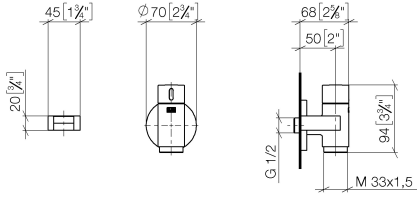

**WATER TUBE Kneipp wall elbow with hose holder with individual rosettes -
Brushed Chrome**

LULU

27 823 979

Fits: LULU, MADISON, TARA, LISSÉ, VAIA,
META

- LAMINAR FLOW, max. flow rate 9.5 l/min (at 3 bar)
- with volume control
- rosette Ø 60 mm
- holder for Kneipp hose
- 1/2" wall elbow
- without hose

**WATER TUBE Kneipp wall elbow with hose holder with individual rosettes -
Brushed Chrome**

LULU

27 823 979

Required miscellaneous

WATER TUBE Kneipp hose black 28 286 979-93

2000 mm - Brushed Chrome

●hose nozzle with sleeve M33

●with holding ring

WATER TUBE Kneipp wall elbow with hose holder with individual rosettes - Brushed Chrome

LULU

27 823 979
mm [inches]

WATER TUBE Kneipp wall elbow with hose holder with individual rosettes -
Brushed Chrome