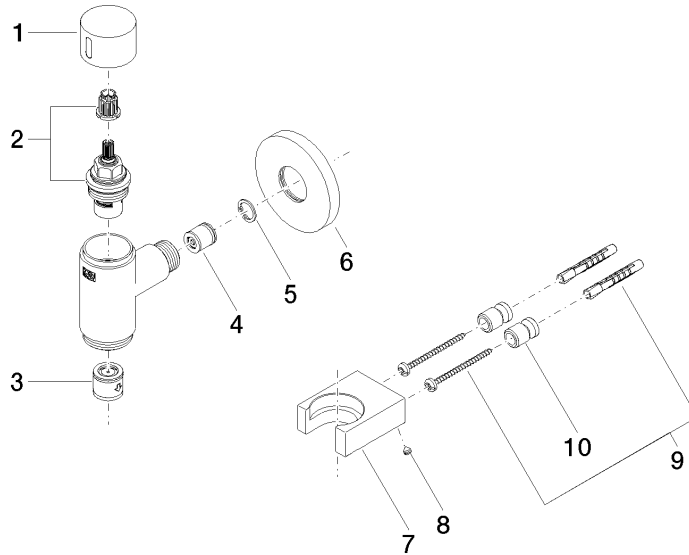

**WATER TUBE Kneipp wall elbow with hose holder with individual rosettes -
Brushed Chrome**

LULU

27 823 979

Fits: LULU, MADISON, TARA, LISSÉ, VAIA,
META

- LAMINAR FLOW, max. flow rate 9.5 l/min (at 3 bar)
- with volume control
- rosette Ø 60 mm
- holder for Kneipp hose
- 1/2" wall elbow
- without hose

**WATER TUBE Kneipp wall elbow with hose holder with individual rosettes -
Brushed Chrome**

LULU

27 823 979

Required miscellaneous

WATER TUBE Kneipp hose black 28 286 979-93

2000 mm - Brushed Chrome

●hose nozzle with sleeve M33

●with holding ring

WATER TUBE Kneipp wall elbow with hose holder with individual rosettes - Brushed Chrome

LULU

27 823 979
mm [inches]

WATER TUBE Kneipp wall elbow with hose holder with individual rosettes -
Brushed Chrome

LULU

27 823 979

Product version from 10/1/2023

Parts for other
finishes can be found
here: Chrome

WATER TUBE Kneipp wall elbow with hose holder with individual rosettes -
Brushed Chrome

LULU

27 823 979

Spare parts list