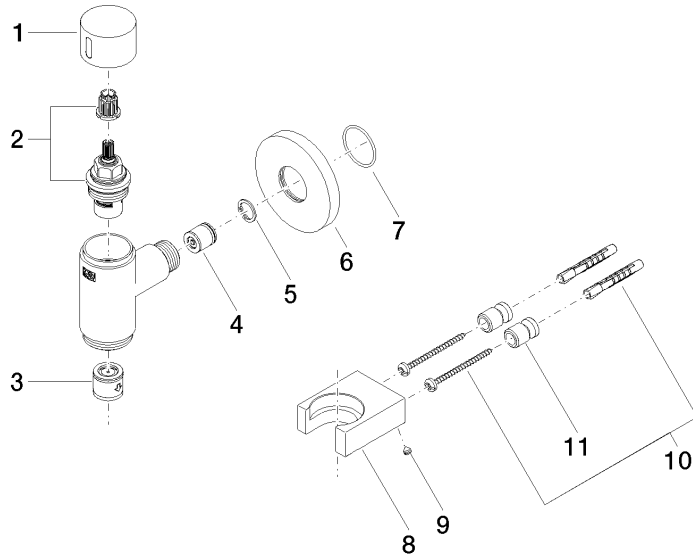

**WATER TUBE Kneipp wall elbow with hose holder with individual rosettes -  
Brushed Dark Platinum**

LULU

27 823 979

Fits: LULU, MADISON, TARA, LISSÉ, VAIA,  
META

- LAMINAR FLOW, max. flow rate 15 l/min (at 3 bar)
- with volume control
- rosette Ø 60 mm
- holder for Kneipp hose
- 1/2" wall elbow
- without hose

**Required miscellaneous**

---

**WATER TUBE Kneipp hose white** 28 285 979-99  
**2000 mm - Brushed Dark Platinum**  
●hose nozzle with sleeve M33  
●with holding ring

**WATER TUBE Kneipp wall elbow with hose holder with individual rosettes -  
Brushed Dark Platinum**

LULU

27 823 979  
mm [inches]

Flow rate chart

WATER TUBE Kneipp wall elbow with hose holder with individual rosettes -  
Brushed Dark Platinum

LULU

27 823 979

**Product version from 10/1/2023**

Parts for other  
finishes can be found  
here: [Chrome](#)

WATER TUBE Kneipp wall elbow with hose holder with individual rosettes -  
Brushed Dark Platinum

LULU

27 823 979