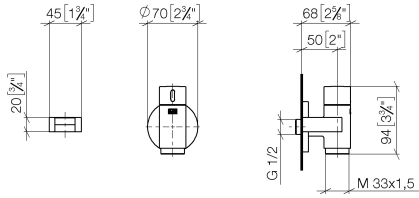

**WATER TUBE Kneipp wall elbow with hose holder with individual rosettes -  
Brushed Dark Platinum**

LULU

27 823 979

Fits: LULU, MADISON, TARA, LISSÉ, VAIA,  
META

- LAMINAR FLOW, max. flow rate 15 l/min (at 3 bar)
- with volume control
- rosette Ø 60 mm
- holder for Kneipp hose
- 1/2" wall elbow
- without hose

**Required miscellaneous**

---

**WATER TUBE Kneipp hose white** 28 285 979-99  
**2000 mm - Brushed Dark Platinum**  
●hose nozzle with sleeve M33  
●with holding ring

**WATER TUBE Kneipp wall elbow with hose holder with individual rosettes -  
Brushed Dark Platinum**

LULU

27 823 979  
mm [inches]

Flow rate chart

WATER TUBE Kneipp wall elbow with hose holder with individual rosettes -  
Brushed Dark Platinum

LULU

27 823 979

**Product version from 10/1/2023**

Parts for other  
finishes can be found  
here: [Chrome](#)