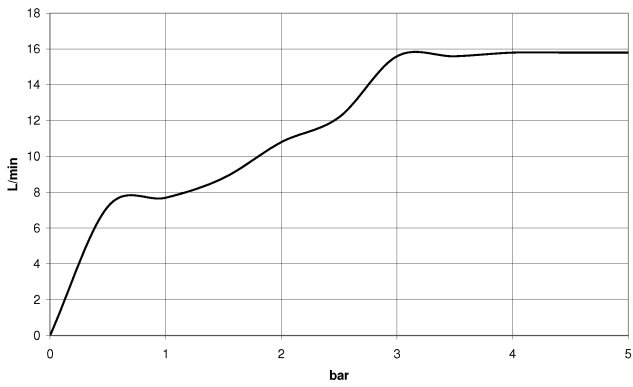

**WATER TUBE Kneipp wall elbow with hose holder with individual rosettes -  
Brushed Dark Platinum**

LULU

27 823 979

Fits: LULU, MADISON, TARA, LISSÉ, VAIA,  
META

- LAMINAR FLOW, max. flow rate 15 l/min (at 3 bar)
- with volume control
- rosette Ø 60 mm
- holder for Kneipp hose
- 1/2" wall elbow
- without hose

Intrinsic protection against back flow.

Product change as of 1.4.2023: max. flow 15 l/min

	Brushed Dark Platinum	27 823 979-99
	Chrome	27 823 979-00 0010
	Chrome	27 823 979-00
	Brushed Platinum	27 823 979-06 0010
	Brushed Platinum	27 823 979-06
	Platinum	27 823 979-08 0010
	Platinum	27 823 979-08
	Dark Chrome	27 823 979-19 0010
	Dark Chrome	27 823 979-19
	Light Gold	27 823 979-26
	Light Gold	27 823 979-26 0010
	Brushed Light Gold	27 823 979-27
	Brushed Light Gold	27 823 979-27 0010
	Brushed Durabronze (23kt Gold)	27 823 979-28 0010
	Brushed Durabronze (23kt Gold)	27 823 979-28
	Matte Black	27 823 979-33 0010
	Matte Black	27 823 979-33
	Brushed Bronze	27 823 979-42 0010
	Brushed Bronze	27 823 979-42
	Brushed Champagne (22kt Gold)	27 823 979-46 0010
	Brushed Champagne (22kt Gold)	27 823 979-46
	Champagne (22kt Gold)	27 823 979-47 0010
	Champagne (22kt Gold)	27 823 979-47
	Brushed Chrome	27 823 979-93 0010
	Brushed Chrome	27 823 979-93
	Brushed Dark Platinum	27 823 979-99 0010

**Required miscellaneous**

---

**WATER TUBE Kneipp hose white** 28 285 979-99  
**2000 mm - Brushed Dark Platinum**  
●hose nozzle with sleeve M33  
●with holding ring

**WATER TUBE Kneipp wall elbow with hose holder with individual rosettes -  
Brushed Dark Platinum**

LULU

27 823 979  
mm [inches]

Flow rate chart

WATER TUBE Kneipp wall elbow with hose holder with individual rosettes -  
Brushed Dark Platinum

LULU

27 823 979

**Product version from 10/1/2023**

Parts for other  
finishes can be found  
here: [Chrome](#)