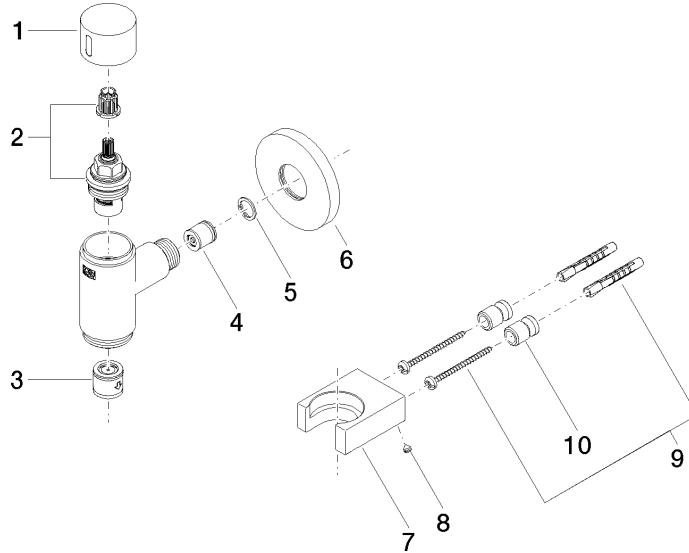

**WATER TUBE Kneipp wall elbow with hose holder with individual rosettes -  
Brushed Dark Platinum**

LULU

27 823 979

Fits: LULU, MADISON, TARA, LISSÉ, VAIA,  
META

- LAMINAR FLOW, max. flow rate 9.5 l/min (at 3 bar)
- with volume control
- rosette Ø 60 mm
- holder for Kneipp hose
- 1/2" wall elbow
- without hose

# WATER TUBE Kneipp wall elbow with hose holder with individual rosettes - Brushed Dark Platinum

LULU

27 823 979  
mm [inches]

WATER TUBE Kneipp wall elbow with hose holder with individual rosettes -  
Brushed Dark Platinum

LULU

27 823 979

**Product version from 10/1/2023**

Parts for other  
finishes can be found  
here: [Chrome](#)

WATER TUBE Kneipp wall elbow with hose holder with individual rosettes -  
Brushed Dark Platinum