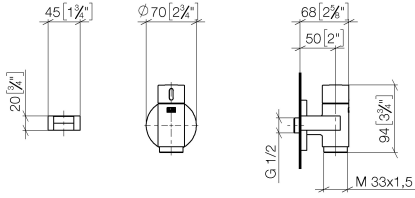

**WATER TUBE Kneipp wall elbow with hose holder with individual rosettes -  
Brushed Dark Platinum**

LULU

27 823 979

Fits: LULU, MADISON, TARA, LISSÉ, VAIA,  
META

- LAMINAR FLOW, max. flow rate 9.5 l/min (at 3 bar)
- with volume control
- rosette Ø 60 mm
- holder for Kneipp hose
- 1/2" wall elbow
- without hose

# WATER TUBE Kneipp wall elbow with hose holder with individual rosettes - Brushed Dark Platinum

LULU

27 823 979  
mm [inches]

WATER TUBE Kneipp wall elbow with hose holder with individual rosettes -  
Brushed Dark Platinum