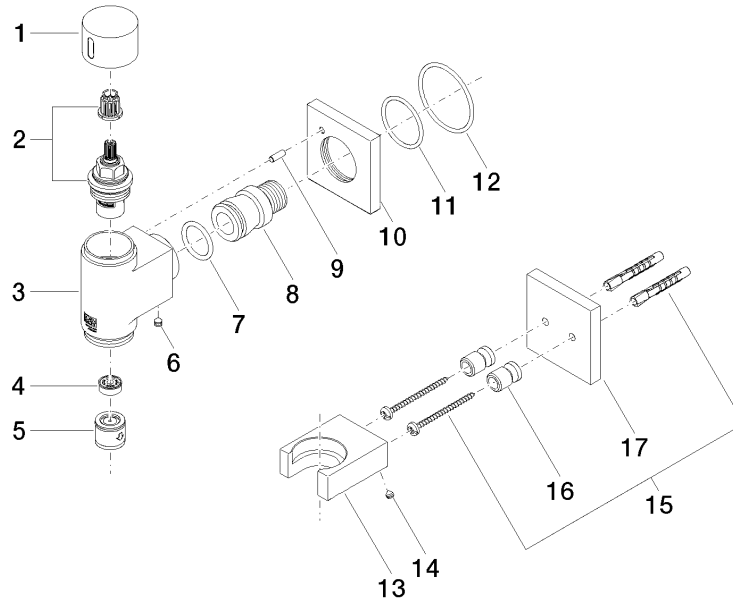

WATER TUBE Kneipp wall elbow with hose holder with individual rosettes - Champagne (22kt Gold)

IMO

27 831 979

Fits: IMO, LULU, MADISON, MEM, TARA,
CL.1, LISSÉ, VAIA, META, CYO

- laminar flow
- with volume control
- rosette 60 x 60 mm
- holder for Kneipp hose
- 1/2" wall elbow
- without hose
- max. flow 9.5 l/min
- This product can help a building meet the requirements of Green Building Rating Systems, e.g. LEED®, BREEAM®, DGNB

Intrinsic protection against back flow.

NOTE: Hose to be ordered separately

**WATER TUBE Kneipp wall elbow with hose holder with individual rosettes -
Champagne (22kt Gold)**

IMO

27 831 979
mm [inches]

Flow rate chart

27 831 979

Spare parts list

No.	Item Number	Name	Quantity used	Delivery time
1	09 20 97 021-47	handle	1	60
2	90 90 03 145 00 90	top	1	2
3	09 11 03 127-47	connection	1	60
4	09 23 01 134 90	flow reducer	1	2
5	90 23 01 045 00 90	back-flow preventer	1	2
6	90 31 11 112 00 90	pin	1	2
7	09 14 10 081 90	seal	1	2
8	09 24 03 151 90	nipple	1	2
9	09 31 11 040 90	pin	1	2
10	09 27 97 021-47	rosette	1	30
11	09 14 10 119 90	seal	1	2
12	90 14 10 049 00 90	seal	1	2
13	09 17 20 023-47	holder	1	60
14	09 31 11 148 90	pin	2	2
15	05 17 20 726 02 90	fixing set	1	2
16	08 17 20 726 90	holder	2	2
17	09 27 97 022-47	rosette	1	30