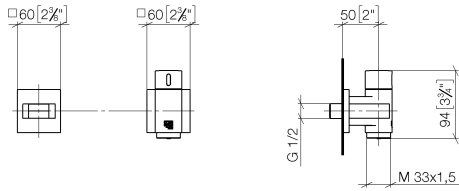

WATER TUBE Kneipp wall elbow with hose holder with individual rosettes - Champagne (22kt Gold)

IMO

27 831 979

Fits: IMO, LULU, MADISON, MEM, TARA,
CL.1, LISSÉ, VAIA, META, CYO

- laminar flow
- with volume control
- rosette 60 x 60 mm
- holder for Kneipp hose
- 1/2" wall elbow
- without hose
- max. flow 9.5 l/min
- This product can help a building meet the requirements of Green Building Rating Systems, e.g. LEED®, BREEAM®, DGNB

Intrinsic protection against back flow.

NOTE: Hose to be ordered separately

**WATER TUBE Kneipp wall elbow with hose holder with individual rosettes -
Champagne (22kt Gold)**

IMO

27 831 979
mm [inches]

Flow rate chart

27 831 979

Spare parts list

No.	Item Number	Name	Quantity used	Delivery time
1	09 20 97 021-47	handle	1	60
2	90 90 03 145 00 90	top	1	2
3	09 11 03 127-47	connection	1	60
4	09 23 01 134 90	flow reducer	1	2
5	90 23 01 045 00 90	back-flow preventer	1	2
6	90 31 11 112 00 90	pin	1	2
7	09 14 10 081 90	seal	1	2
8	09 24 03 151 90	nipple	1	2
9	09 31 11 040 90	pin	1	2
10	09 27 97 021-47	rosette	1	30
11	09 14 10 119 90	seal	1	2
12	90 14 10 049 00 90	seal	1	2
13	09 17 20 023-47	holder	1	60
14	09 31 11 148 90	pin	2	2
15	05 17 20 726 02 90	fixing set	1	2
16	08 17 20 726 90	holder	2	2
17	09 27 97 022-47	rosette	1	30