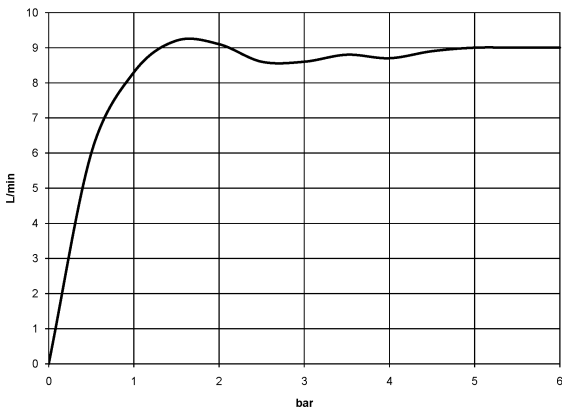

**WATER TUBE Kneipp wall elbow with hose holder with individual rosettes  
FlowReduce - Brushed Light Gold**

IMO

27 841 979

Fits: IMO, MEM, CL.1, CYO

- LAMINAR FLOW, max. flow rate l/min (at 3 bar)
- with volume control
- rosette 60 x 60 mm
- holder for Kneipp hose
- 1/2" wall elbow
- without hose
- This product can help a building meet the requirements of Green Building Rating Systems, e.g. LEED®, BREEAM®, DGNB

Intrinsic protection against back flow.

	Brushed Light Gold	27 841 979-27
	Chrome	27 841 979-00
	Brushed Platinum	27 841 979-06
	Platinum	27 841 979-08
	Dark Chrome	27 841 979-19
	Brushed Durabronze (23kt Gold)	27 841 979-28
	Matte Black	27 841 979-33
	Brushed Champagne (22kt Gold)	27 841 979-46
	Champagne (22kt Gold)	27 841 979-47
	Brushed Chrome	27 841 979-93
	Brushed Dark Platinum	27 841 979-99

**WATER TUBE Kneipp wall elbow with hose holder with individual rosettes**  
**FlowReduce - Brushed Light Gold**

IMO

27 841 979  
 mm [inches]

**Flow rate chart**

**Codes & Standards**

EN 1717

WATER TUBE Kneipp wall elbow with hose holder with individual rosettes  
FlowReduce - Brushed Light Gold