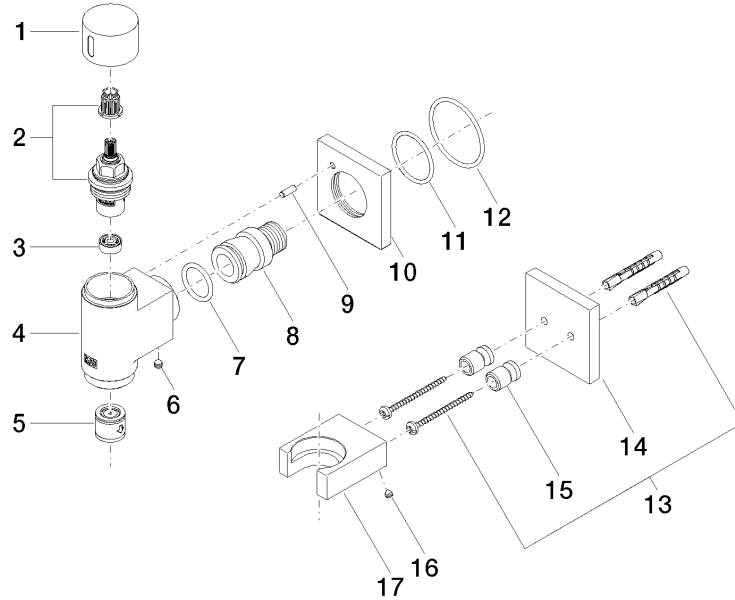

**WATER TUBE Kneipp wall elbow with hose holder with individual rosettes  
FlowReduce - Brushed Light Gold**

IMO

27 841 979

Fits: IMO, MEM, CL.1, CYO

- LAMINAR FLOW, max. flow rate l/min (at 3 bar)
- with volume control
- rosette 60 x 60 mm
- holder for Kneipp hose
- 1/2" wall elbow
- without hose
- This product can help a building meet the requirements of Green Building Rating Systems, e.g. LEED®, BREEAM®, DGNB

**WATER TUBE Kneipp wall elbow with hose holder with individual rosettes**  
**FlowReduce - Brushed Light Gold**

IMO

27 841 979  
 mm [inches]

**Flow rate chart**

**Codes & Standards**

EN 1717

WATER TUBE Kneipp wall elbow with hose holder with individual rosettes  
FlowReduce - Brushed Light Gold

---

IMO

27 841 979

Certificates

---

Belgaqua\_24-007-2

WATER TUBE Kneipp wall elbow with hose holder with individual rosettes  
FlowReduce - Brushed Light Gold

27 841 979

Product version from 6/1/2024

Parts for other finishes can be found here: Chrome

WATER TUBE Kneipp wall elbow with hose holder with individual rosettes  
FlowReduce - Brushed Light Gold

IMO

27 841 979