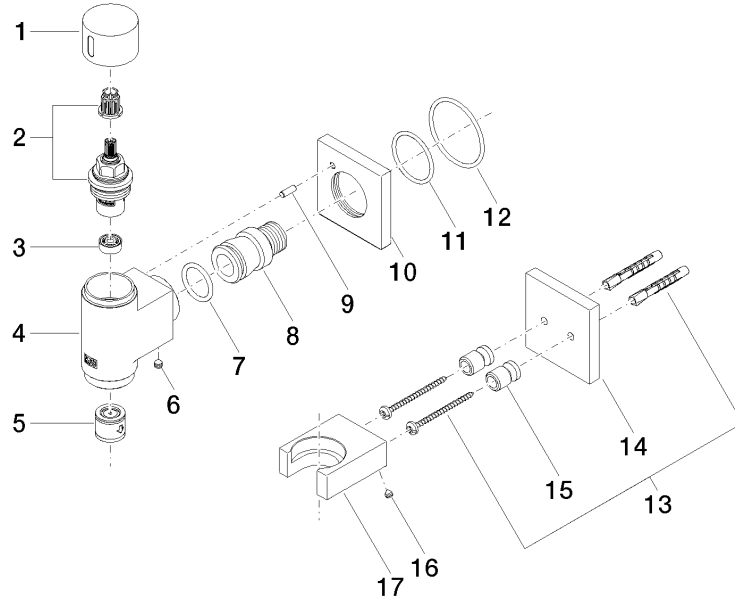

WATER TUBE Kneipp wall elbow with hose holder with individual rosettes
FlowReduce - Brushed Durabronze (23kt Gold)

27 841 979

Product version from 6/1/2024

Parts for other finishes can be found here: Chrome