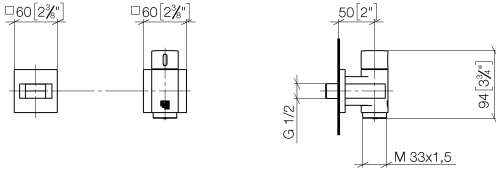

**WATER TUBE Kneipp wall elbow with hose holder with individual rosettes  
FlowReduce - Brushed Durabronz (23kt Gold)**

IMO

27 841 979

Fits: IMO, MEM, CL.1, CYO

- LAMINAR FLOW, max. flow rate l/min (at 3 bar)
- with volume control
- rosette 60 x 60 mm
- holder for Kneipp hose
- 1/2" wall elbow
- without hose
- This product can help a building meet the requirements of Green Building Rating Systems, e.g. LEED®, BREEAM®, DGNB

**WATER TUBE Kneipp wall elbow with hose holder with individual rosettes  
FlowReduce - Brushed Durabron (23kt Gold)**

IMO

27 841 979  
mm [inches]

**Flow rate chart**

**Codes & Standards**

EN 1717

WATER TUBE Kneipp wall elbow with hose holder with individual rosettes  
FlowReduce - Brushed Durabronze (23kt Gold)