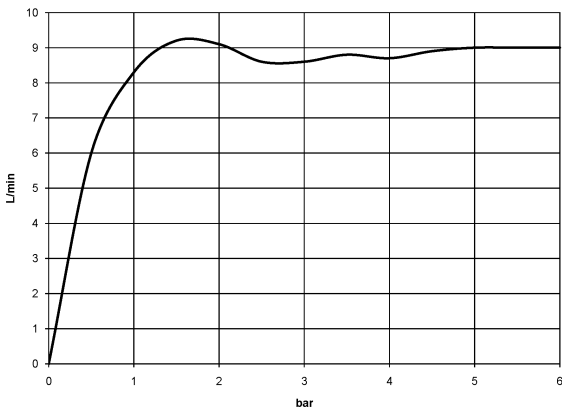

**WATER TUBE Kneipp wall elbow with hose holder with individual rosettes  
FlowReduce - Brushed Durabronz (23kt Gold)**

IMO

27 841 979

Fits: IMO, MEM, CL.1, CYO

- LAMINAR FLOW, max. flow rate l/min (at 3 bar)
- with volume control
- rosette 60 x 60 mm
- holder for Kneipp hose
- 1/2" wall elbow
- without hose
- This product can help a building meet the requirements of Green Building Rating Systems, e.g. LEED®, BREEAM®, DGNB

Intrinsic protection against back flow.

	Brushed Durabronz (23kt Gold)	27 841 979-28
	Chrome	27 841 979-00
	Brushed Platinum	27 841 979-06
	Platinum	27 841 979-08
	Dark Chrome	27 841 979-19
	Brushed Light Gold	27 841 979-27
	Matte Black	27 841 979-33
	Brushed Champagne (22kt Gold)	27 841 979-46
	Champagne (22kt Gold)	27 841 979-47
	Brushed Chrome	27 841 979-93
	Brushed Dark Platinum	27 841 979-99

**WATER TUBE Kneipp wall elbow with hose holder with individual rosettes  
FlowReduce - Brushed Durabron (23kt Gold)**

IMO

27 841 979  
mm [inches]

**Flow rate chart**

**Codes & Standards**

EN 1717

WATER TUBE Kneipp wall elbow with hose holder with individual rosettes  
FlowReduce - Brushed Durabronze (23kt Gold)