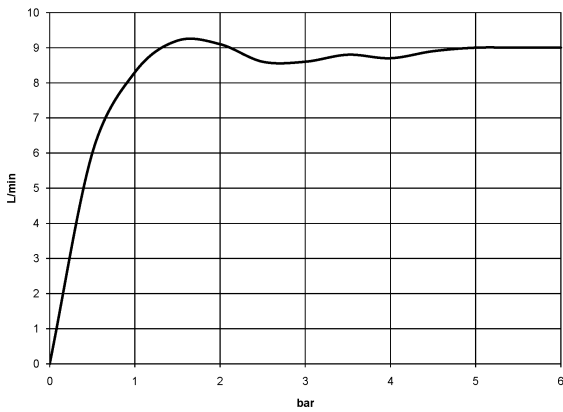

**WATER TUBE Kneipp wall elbow with hose holder with individual rosettes
FlowReduce - Brushed Champagne (22kt Gold)**

IMO

27 841 979

Fits: IMO, MEM, CL.1, CYO

- LAMINAR FLOW, max. flow rate l/min (at 3 bar)
- with volume control
- rosette 60 x 60 mm
- holder for Kneipp hose
- 1/2" wall elbow
- without hose
- This product can help a building meet the requirements of Green Building Rating Systems, e.g. LEED®, BREEAM®, DGNB

Intrinsic protection against back flow.

	Brushed Champagne (22kt Gold)	27 841 979-46
	Chrome	27 841 979-00
	Brushed Platinum	27 841 979-06
	Platinum	27 841 979-08
	Dark Chrome	27 841 979-19
	Brushed Light Gold	27 841 979-27
	Brushed Durabronze (23kt Gold)	27 841 979-28
	Matte Black	27 841 979-33
	Champagne (22kt Gold)	27 841 979-47
	Brushed Chrome	27 841 979-93
	Brushed Dark Platinum	27 841 979-99

**WATER TUBE Kneipp wall elbow with hose holder with individual rosettes
FlowReduce - Brushed Champagne (22kt Gold)**

IMO

27 841 979
mm [inches]

Flow rate chart

Codes & Standards

EN 1717

WATER TUBE Kneipp wall elbow with hose holder with individual rosettes
FlowReduce - Brushed Champagne (22kt Gold)