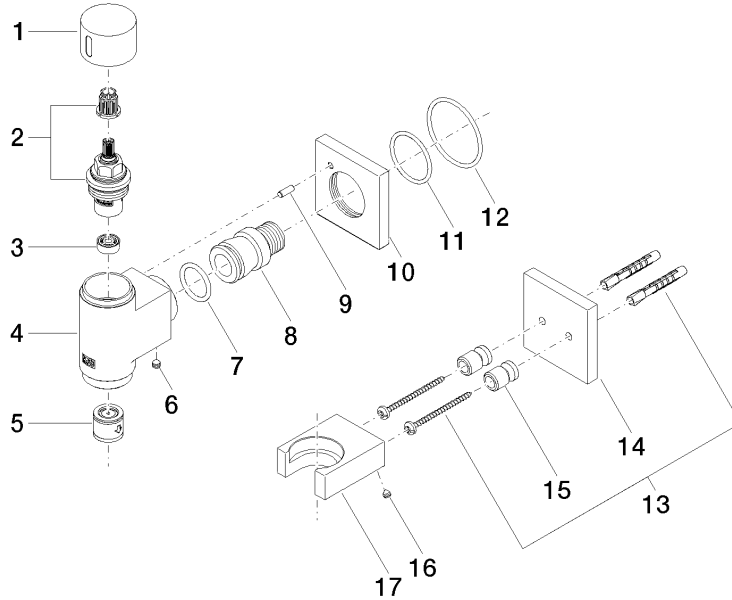

**WATER TUBE Kneipp wall elbow with hose holder with individual rosettes
FlowReduce - Brushed Champagne (22kt Gold)**

IMO

27 841 979

Fits: IMO, MEM, CL.1, CYO

- LAMINAR FLOW, max. flow rate l/min (at 3 bar)
- with volume control
- rosette 60 x 60 mm
- holder for Kneipp hose
- 1/2" wall elbow
- without hose
- This product can help a building meet the requirements of Green Building Rating Systems, e.g. LEED®, BREEAM®, DGNB

**WATER TUBE Kneipp wall elbow with hose holder with individual rosettes
FlowReduce - Brushed Champagne (22kt Gold)**

IMO

27 841 979
mm [inches]

Flow rate chart

Codes & Standards

EN 1717

WATER TUBE Kneipp wall elbow with hose holder with individual rosettes
FlowReduce - Brushed Champagne (22kt Gold)

IMO

27 841 979

Certificates

Belgaqua_24-007-2

WATER TUBE Kneipp wall elbow with hose holder with individual rosettes
FlowReduce - Brushed Champagne (22kt Gold)

27 841 979

Product version from 6/1/2024

Parts for other finishes can be found here: Chrome

WATER TUBE Kneipp wall elbow with hose holder with individual rosettes
FlowReduce - Brushed Champagne (22kt Gold)

IMO

27 841 979

Spare parts list

Product version from 6/1/2024

No.	Item Number	Name	Quantity used	Delivery time
	09 20 97 021-46	handle	18	60