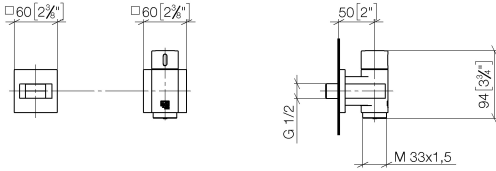

**WATER TUBE Kneipp wall elbow with hose holder with individual rosettes
FlowReduce - Brushed Champagne (22kt Gold)**

IMO

27 841 979

Fits: IMO, MEM, CL.1, CYO

- LAMINAR FLOW, max. flow rate l/min (at 3 bar)
- with volume control
- rosette 60 x 60 mm
- holder for Kneipp hose
- 1/2" wall elbow
- without hose
- This product can help a building meet the requirements of Green Building Rating Systems, e.g. LEED®, BREEAM®, DGNB

**WATER TUBE Kneipp wall elbow with hose holder with individual rosettes
FlowReduce - Brushed Champagne (22kt Gold)**

IMO

27 841 979
mm [inches]

Flow rate chart

Codes & Standards

EN 1717

WATER TUBE Kneipp wall elbow with hose holder with individual rosettes
FlowReduce - Brushed Champagne (22kt Gold)