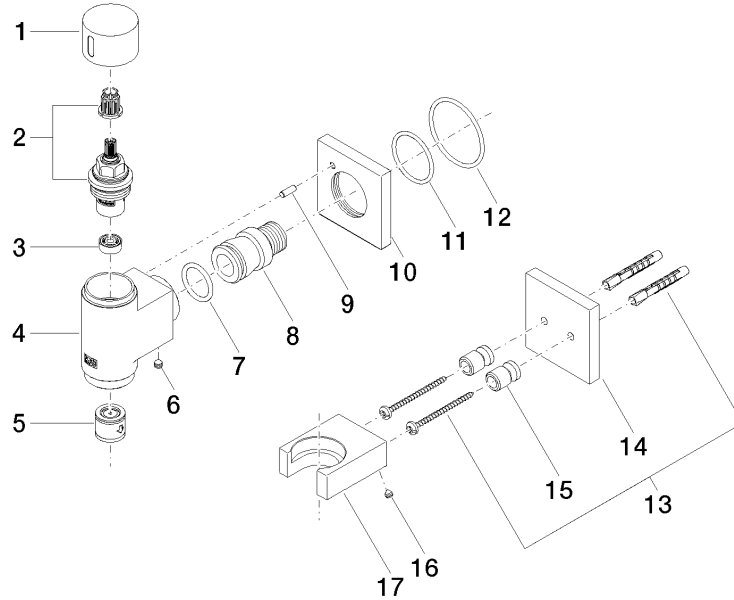

**WATER TUBE Kneipp wall elbow with hose holder with individual rosettes
FlowReduce - Champagne (22kt Gold)**

IMO

27 841 979

Fits: IMO, MEM, CL.1, CYO

- LAMINAR FLOW, max. flow rate l/min (at 3 bar)
- with volume control
- rosette 60 x 60 mm
- holder for Kneipp hose
- 1/2" wall elbow
- without hose
- This product can help a building meet the requirements of Green Building Rating Systems, e.g. LEED®, BREEAM®, DGNB

WATER TUBE Kneipp wall elbow with hose holder with individual rosettes FlowReduce - Champagne (22kt Gold)

IMO

27 841 979
mm [inches]

Flow rate chart

Codes & Standards

EN 1717

WATER TUBE Kneipp wall elbow with hose holder with individual rosettes
FlowReduce - Champagne (22kt Gold)

IMO

27 841 979

Certificates

Belgaqua_24-007-2

WATER TUBE Kneipp wall elbow with hose holder with individual rosettes
FlowReduce - Champagne (22kt Gold)

27 841 979

Product version from 6/1/2024

Parts for other finishes can be found here: Chrome

WATER TUBE Kneipp wall elbow with hose holder with individual rosettes
FlowReduce - Champagne (22kt Gold)

IMO

27 841 979

Spare parts list

Product version from 6/1/2024

No.	Item Number	Name	Quantity used	Delivery time
	09 20 97 021-47	handle	18	60