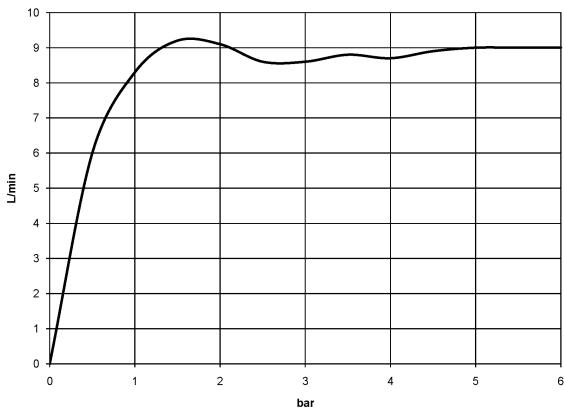

**WATER TUBE Kneipp wall elbow with hose holder with individual rosettes  
FlowReduce - Chrome**

LULU

27 843 979

Fits: LULU, MADISON, TARA, LISSÉ, VAIA,  
META

- LAMINAR FLOW, max. flow rate 9 l/min (at 3 bar)
- with volume control
- rosette Ø 70 mm
- holder for Kneipp hose
- 1/2" wall elbow
- without hose
- This product can help a building meet the requirements of Green Building Rating Systems, e.g. LEED®, BREEAM®, DGNB

Intrinsic protection against back flow.

	Chrome	27 843 979-00
	Brushed Platinum	27 843 979-06
	Platinum	27 843 979-08
	Dark Chrome	27 843 979-19
	Light Gold	27 843 979-26
	Brushed Light Gold	27 843 979-27
	Brushed Durabronze (23kt Gold)	27 843 979-28
	Matte Black	27 843 979-33
	Brushed Bronze	27 843 979-42
	Brushed Champagne (22kt Gold)	27 843 979-46
	Champagne (22kt Gold)	27 843 979-47
	Brushed Chrome	27 843 979-93
	Brushed Dark Platinum	27 843 979-99

**WATER TUBE Kneipp wall elbow with hose holder with individual rosettes  
FlowReduce - Chrome**

LULU

27 843 979  
mm [inches]

**Flow rate chart**

**Codes & Standards**

EN 1717

WATER TUBE Kneipp wall elbow with hose holder with individual rosettes  
FlowReduce - Chrome