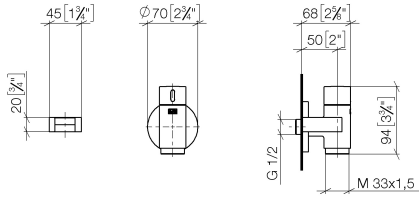

**WATER TUBE Kneipp wall elbow with hose holder with individual rosettes  
FlowReduce - Chrome**

LULU

27 843 979

Fits: LULU, MADISON, TARA, LISSÉ, VAIA,  
META

- LAMINAR FLOW, max. flow rate 9 l/min (at 3 bar)
- with volume control
- rosette Ø 70 mm
- holder for Kneipp hose
- 1/2" wall elbow
- without hose
- This product can help a building meet the requirements of Green Building Rating Systems, e.g. LEED®, BREEAM®, DGNB

**WATER TUBE Kneipp wall elbow with hose holder with individual rosettes  
FlowReduce - Chrome**

LULU

27 843 979  
mm [inches]

**Flow rate chart**

**Codes & Standards**

EN 1717

WATER TUBE Kneipp wall elbow with hose holder with individual rosettes  
FlowReduce - Chrome