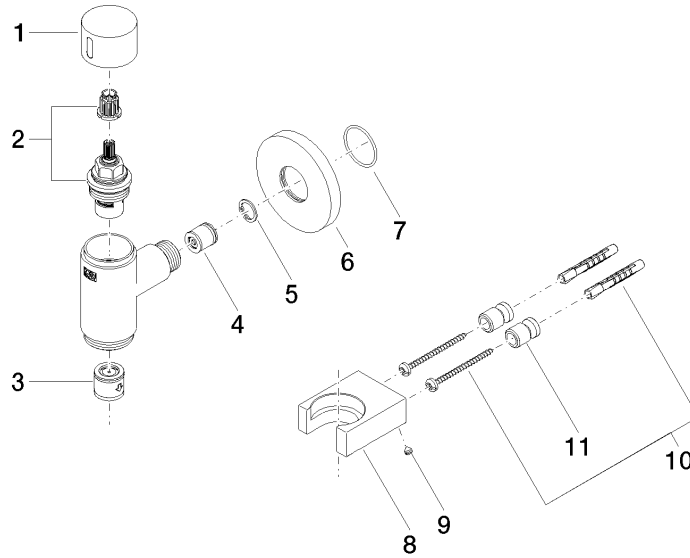

**WATER TUBE Kneipp wall elbow with hose holder with individual rosettes  
FlowReduce - Chrome**

LULU

27 843 979

Fits: LULU, MADISON, TARA, LISSÉ, VAIA,  
META

- LAMINAR FLOW, max. flow rate 9 l/min (at 3 bar)
- with volume control
- rosette Ø 70 mm
- holder for Kneipp hose
- 1/2" wall elbow
- without hose
- This product can help a building meet the requirements of Green Building Rating Systems, e.g. LEED®, BREEAM®, DGNB

**WATER TUBE Kneipp wall elbow with hose holder with individual rosettes  
FlowReduce - Chrome**

LULU

27 843 979  
mm [inches]

**Flow rate chart**

**Codes & Standards**

EN 1717

WATER TUBE Kneipp wall elbow with hose holder with individual rosettes  
FlowReduce - Chrome

---

LULU

27 843 979

Certificates

---

Belgaqua\_24-007-2

27 843 979

**Product version from 4/1/2024**

Parts for other  
finishes can be found  
here: Brushed  
Platinum

WATER TUBE Kneipp wall elbow with hose holder with individual rosettes  
FlowReduce - Chrome

LULU

27 843 979