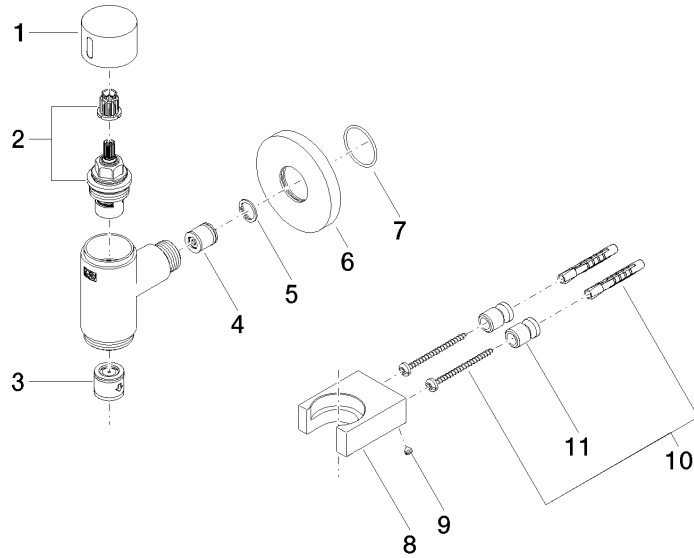

**WATER TUBE Kneipp wall elbow with hose holder with individual rosettes
FlowReduce - Brushed Platinum**

LULU

27 843 979

Fits: LULU, MADISON, TARA, LISSÉ, VAIA,
META

- LAMINAR FLOW, max. flow rate 9 l/min (at 3 bar)
- with volume control
- rosette Ø 70 mm
- holder for Kneipp hose
- 1/2" wall elbow
- without hose
- This product can help a building meet the requirements of Green Building Rating Systems, e.g. LEED®, BREEAM®, DGNB

**WATER TUBE Kneipp wall elbow with hose holder with individual rosettes
FlowReduce - Brushed Platinum**

LULU

27 843 979
mm [inches]

Flow rate chart

Codes & Standards

EN 1717

WATER TUBE Kneipp wall elbow with hose holder with individual rosettes
FlowReduce - Brushed Platinum

LULU

27 843 979

Certificates

Belgaqua_24-007-2

WATER TUBE Kneipp wall elbow with hose holder with individual rosettes
FlowReduce - Brushed Platinum

LULU

27 843 979

Product version from 4/1/2024

Parts for other finishes can be found here: Chrome

WATER TUBE Kneipp wall elbow with hose holder with individual rosettes
FlowReduce - Brushed Platinum

LULU

27 843 979

Spare parts list

Product version from 4/1/2024