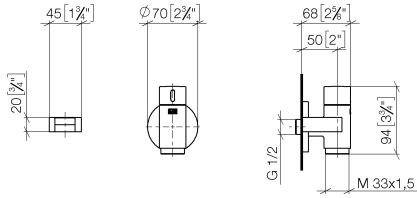

**WATER TUBE Kneipp wall elbow with hose holder with individual rosettes
FlowReduce - Brushed Platinum**

LULU

27 843 979

Fits: LULU, MADISON, TARA, LISSÉ, VAIA,
META

- LAMINAR FLOW, max. flow rate 9 l/min (at 3 bar)
- with volume control
- rosette Ø 70 mm
- holder for Kneipp hose
- 1/2" wall elbow
- without hose
- This product can help a building meet the requirements of Green Building Rating Systems, e.g. LEED®, BREEAM®, DGNB

**WATER TUBE Kneipp wall elbow with hose holder with individual rosettes
FlowReduce - Brushed Platinum**

LULU

27 843 979
mm [inches]

Flow rate chart

Codes & Standards

EN 1717

WATER TUBE Kneipp wall elbow with hose holder with individual rosettes
FlowReduce - Brushed Platinum