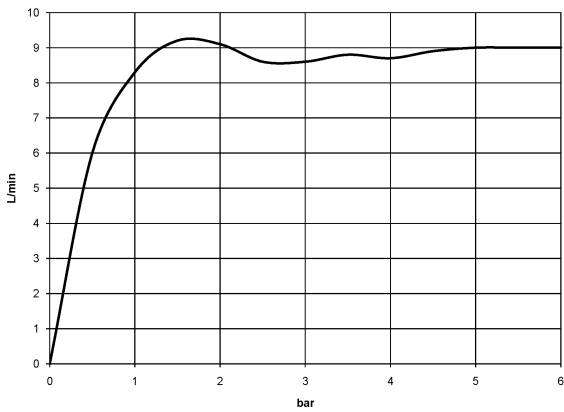

**WATER TUBE Kneipp wall elbow with hose holder with individual rosettes
FlowReduce - Dark Chrome**

LULU

27 843 979

Fits: LULU, MADISON, TARA, LISSÉ, VAIA,
META

- LAMINAR FLOW, max. flow rate 9 l/min (at 3 bar)
- with volume control
- rosette Ø 70 mm
- holder for Kneipp hose
- 1/2" wall elbow
- without hose
- This product can help a building meet the requirements of Green Building Rating Systems, e.g. LEED®, BREEAM®, DGNB

Intrinsic protection against back flow.

	Dark Chrome	27 843 979-19
	Chrome	27 843 979-00
	Brushed Platinum	27 843 979-06
	Platinum	27 843 979-08
	Light Gold	27 843 979-26
	Brushed Light Gold	27 843 979-27
	Brushed Durabronze (23kt Gold)	27 843 979-28
	Matte Black	27 843 979-33
	Brushed Bronze	27 843 979-42
	Brushed Champagne (22kt Gold)	27 843 979-46
	Champagne (22kt Gold)	27 843 979-47
	Brushed Chrome	27 843 979-93
	Brushed Dark Platinum	27 843 979-99

**WATER TUBE Kneipp wall elbow with hose holder with individual rosettes
FlowReduce - Dark Chrome**

LULU

27 843 979
mm [inches]

Flow rate chart

Codes & Standards

EN 1717

WATER TUBE Kneipp wall elbow with hose holder with individual rosettes
FlowReduce - Dark Chrome