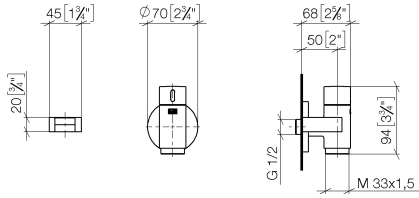

**WATER TUBE Kneipp wall elbow with hose holder with individual rosettes
FlowReduce - Dark Chrome**

LULU

27 843 979

Fits: LULU, MADISON, TARA, LISSÉ, VAIA,
META

- LAMINAR FLOW, max. flow rate 9 l/min (at 3 bar)
- with volume control
- rosette Ø 70 mm
- holder for Kneipp hose
- 1/2" wall elbow
- without hose
- This product can help a building meet the requirements of Green Building Rating Systems, e.g. LEED®, BREEAM®, DGNB

**WATER TUBE Kneipp wall elbow with hose holder with individual rosettes
FlowReduce - Dark Chrome**

LULU

27 843 979
mm [inches]

Flow rate chart

Codes & Standards

EN 1717

WATER TUBE Kneipp wall elbow with hose holder with individual rosettes
FlowReduce - Dark Chrome