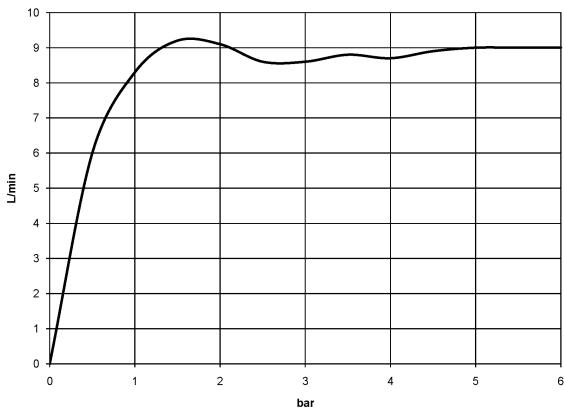

**WATER TUBE Kneipp wall elbow with hose holder with individual rosettes**  
**FlowReduce - Light Gold**

LULU

27 843 979

Fits: LULU, MADISON, TARA, LISSÉ, VAIA,  
 META

- LAMINAR FLOW, max. flow rate 9 l/min (at 3 bar)
- with volume control
- rosette Ø 70 mm
- holder for Kneipp hose
- 1/2" wall elbow
- without hose
- This product can help a building meet the requirements of Green Building Rating Systems, e.g. LEED®, BREEAM®, DGNB

Intrinsic protection against back flow.

	Light Gold	27 843 979-26
	Chrome	27 843 979-00
	Brushed Platinum	27 843 979-06
	Platinum	27 843 979-08
	Dark Chrome	27 843 979-19
	Brushed Light Gold	27 843 979-27
	Brushed Durabronze (23kt Gold)	27 843 979-28
	Matte Black	27 843 979-33
	Brushed Bronze	27 843 979-42
	Brushed Champagne (22kt Gold)	27 843 979-46
	Champagne (22kt Gold)	27 843 979-47
	Brushed Chrome	27 843 979-93
	Brushed Dark Platinum	27 843 979-99

**WATER TUBE Kneipp wall elbow with hose holder with individual rosettes  
FlowReduce - Light Gold**

LULU

27 843 979  
mm [inches]

**Flow rate chart**

**Codes & Standards**

EN 1717

WATER TUBE Kneipp wall elbow with hose holder with individual rosettes  
FlowReduce - Light Gold