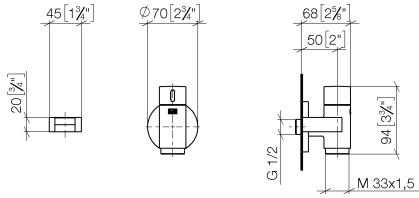

**WATER TUBE Kneipp wall elbow with hose holder with individual rosettes**  
**FlowReduce - Light Gold**

LULU

27 843 979

Fits: LULU, MADISON, TARA, LISSÉ, VAIA,  
 META

- LAMINAR FLOW, max. flow rate 9 l/min (at 3 bar)
- with volume control
- rosette Ø 70 mm
- holder for Kneipp hose
- 1/2" wall elbow
- without hose
- This product can help a building meet the requirements of Green Building Rating Systems, e.g. LEED®, BREEAM®, DGNB

**WATER TUBE Kneipp wall elbow with hose holder with individual rosettes  
FlowReduce - Light Gold**

LULU

27 843 979  
mm [inches]

**Flow rate chart**

**Codes & Standards**

EN 1717

WATER TUBE Kneipp wall elbow with hose holder with individual rosettes  
FlowReduce - Light Gold