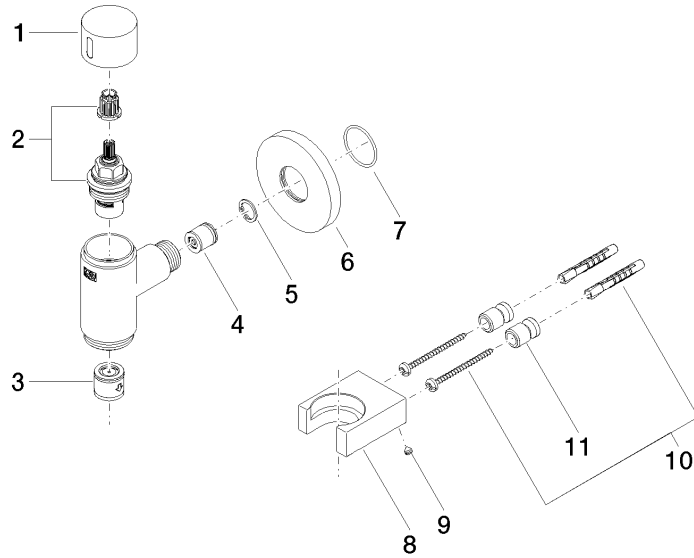

**WATER TUBE Kneipp wall elbow with hose holder with individual rosettes**  
**FlowReduce - Light Gold**

LULU

27 843 979

Fits: LULU, MADISON, TARA, LISSÉ, VAIA,  
 META

- LAMINAR FLOW, max. flow rate 9 l/min (at 3 bar)
- with volume control
- rosette Ø 70 mm
- holder for Kneipp hose
- 1/2" wall elbow
- without hose
- This product can help a building meet the requirements of Green Building Rating Systems, e.g. LEED®, BREEAM®, DGNB

**WATER TUBE Kneipp wall elbow with hose holder with individual rosettes  
FlowReduce - Light Gold**

LULU

27 843 979  
mm [inches]

**Flow rate chart**

**Codes & Standards**

EN 1717

WATER TUBE Kneipp wall elbow with hose holder with individual rosettes  
FlowReduce - Light Gold

---

LULU

27 843 979

Certificates

---

Belgaqua\_24-007-2

WATER TUBE Kneipp wall elbow with hose holder with individual rosettes  
FlowReduce - Light Gold

LULU

27 843 979

**Product version from 4/1/2024**

Parts for other  
finishes can be found  
here: [Chrome](#)

WATER TUBE Kneipp wall elbow with hose holder with individual rosettes  
FlowReduce - Light Gold

LULU