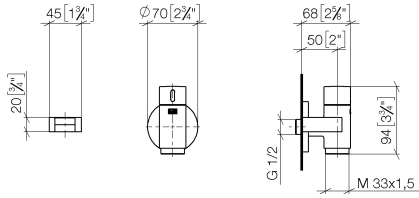

**WATER TUBE Kneipp wall elbow with hose holder with individual rosettes
FlowReduce - Brushed Light Gold**

LULU

27 843 979

Fits: LULU, MADISON, TARA, LISSÉ, VAIA, META

- LAMINAR FLOW, max. flow rate 9 l/min (at 3 bar)
- with volume control
- rosette Ø 70 mm
- holder for Kneipp hose
- 1/2" wall elbow
- without hose
- This product can help a building meet the requirements of Green Building Rating Systems, e.g. LEED®, BREEAM®, DGNB

**WATER TUBE Kneipp wall elbow with hose holder with individual rosettes
FlowReduce - Brushed Light Gold**

LULU

27 843 979
mm [inches]

Flow rate chart

Codes & Standards

EN 1717

WATER TUBE Kneipp wall elbow with hose holder with individual rosettes
FlowReduce - Brushed Light Gold