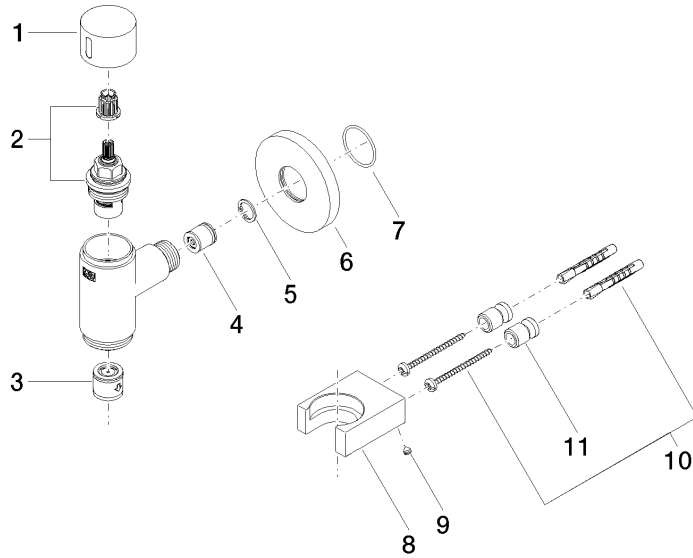

**WATER TUBE Kneipp wall elbow with hose holder with individual rosettes
FlowReduce - Brushed Light Gold**

LULU

27 843 979

Fits: LULU, MADISON, TARA, LISSÉ, VAIA, META

- LAMINAR FLOW, max. flow rate 9 l/min (at 3 bar)
- with volume control
- rosette Ø 70 mm
- holder for Kneipp hose
- 1/2" wall elbow
- without hose
- This product can help a building meet the requirements of Green Building Rating Systems, e.g. LEED®, BREEAM®, DGNB

**WATER TUBE Kneipp wall elbow with hose holder with individual rosettes
FlowReduce - Brushed Light Gold**

LULU

27 843 979
mm [inches]

Flow rate chart

Codes & Standards

EN 1717

WATER TUBE Kneipp wall elbow with hose holder with individual rosettes
FlowReduce - Brushed Light Gold

LULU

27 843 979

Certificates

Belgaqua_24-007-2

WATER TUBE Kneipp wall elbow with hose holder with individual rosettes
FlowReduce - Brushed Light Gold

LULU

27 843 979

Product version from 4/1/2024

Parts for other
finishes can be found
here: [Chrome](#)

WATER TUBE Kneipp wall elbow with hose holder with individual rosettes
FlowReduce - Brushed Light Gold

LULU

27 843 979

Spare parts list

Product version from 4/1/2024