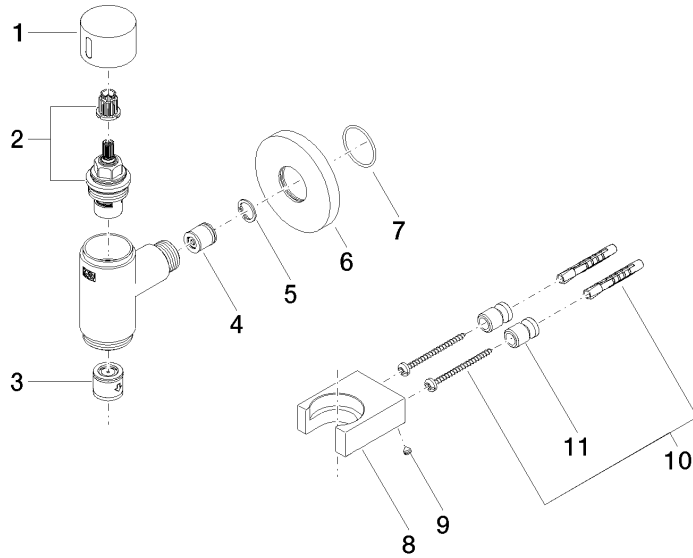

**WATER TUBE Kneipp wall elbow with hose holder with individual rosettes  
FlowReduce - Brushed Durabronze (23kt Gold)**

LULU

27 843 979

Fits: LULU, MADISON, TARA, LISSÉ, VAIA, META

- LAMINAR FLOW, max. flow rate 9 l/min (at 3 bar)
- with volume control
- rosette Ø 70 mm
- holder for Kneipp hose
- 1/2" wall elbow
- without hose
- This product can help a building meet the requirements of Green Building Rating Systems, e.g. LEED®, BREEAM®, DGNB

**WATER TUBE Kneipp wall elbow with hose holder with individual rosettes  
FlowReduce - Brushed Durabronz (23kt Gold)**

LULU

27 843 979  
mm [inches]

**Flow rate chart**

**Codes & Standards**

EN 1717

WATER TUBE Kneipp wall elbow with hose holder with individual rosettes  
FlowReduce - Brushed Durabronze (23kt Gold)

# WATER TUBE Kneipp wall elbow with hose holder with individual rosettes FlowReduce - Brushed Durabronz (23kt Gold)

LULU

27 843 979

**Product version from 4/1/2024**

Parts for other finishes can be found here: [Chrome](#)