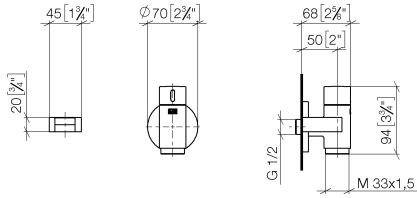

**WATER TUBE Kneipp wall elbow with hose holder with individual rosettes  
FlowReduce - Brushed Durabronze (23kt Gold)**

LULU

27 843 979

Fits: LULU, MADISON, TARA, LISSÉ, VAIA, META

- LAMINAR FLOW, max. flow rate 9 l/min (at 3 bar)
- with volume control
- rosette Ø 70 mm
- holder for Kneipp hose
- 1/2" wall elbow
- without hose
- This product can help a building meet the requirements of Green Building Rating Systems, e.g. LEED®, BREEAM®, DGNB

**WATER TUBE Kneipp wall elbow with hose holder with individual rosettes  
FlowReduce - Brushed Durabronz (23kt Gold)**

LULU

27 843 979  
mm [inches]

**Flow rate chart**

**Codes & Standards**

EN 1717

WATER TUBE Kneipp wall elbow with hose holder with individual rosettes  
FlowReduce - Brushed Durabronze (23kt Gold)