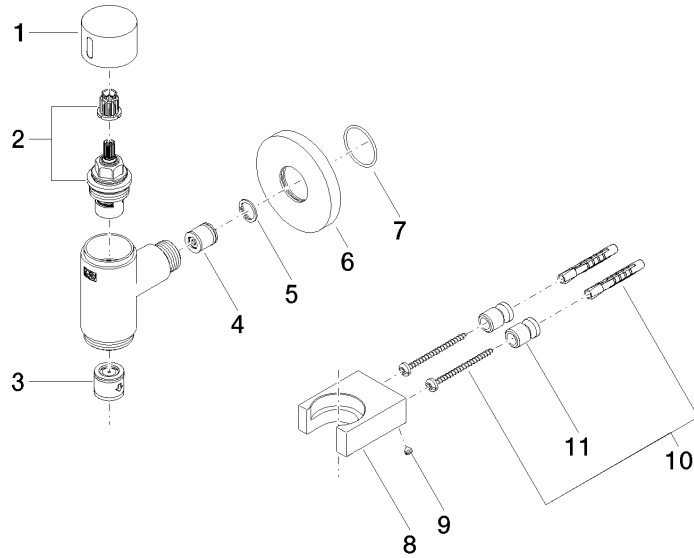

**WATER TUBE Kneipp wall elbow with hose holder with individual rosettes
FlowReduce - Matte Black**

LULU

27 843 979

Fits: LULU, MADISON, TARA, LISSÉ, VAIA, META

- LAMINAR FLOW, max. flow rate 9 l/min (at 3 bar)
- with volume control
- rosette Ø 70 mm
- holder for Kneipp hose
- 1/2" wall elbow
- without hose
- This product can help a building meet the requirements of Green Building Rating Systems, e.g. LEED®, BREEAM®, DGNB

**WATER TUBE Kneipp wall elbow with hose holder with individual rosettes
FlowReduce - Matte Black**

LULU

27 843 979
mm [inches]

Flow rate chart

Codes & Standards

EN 1717

WATER TUBE Kneipp wall elbow with hose holder with individual rosettes
FlowReduce - Matte Black

LULU

27 843 979

Certificates

Belgaqua_24-007-2

WATER TUBE Kneipp wall elbow with hose holder with individual rosettes
FlowReduce - Matte Black

LULU

27 843 979

Product version from 4/1/2024

Parts for other
finishes can be found
here: [Chrome](#)

WATER TUBE Kneipp wall elbow with hose holder with individual rosettes
FlowReduce - Matte Black

LULU

27 843 979

Spare parts list

Product version from 4/1/2024