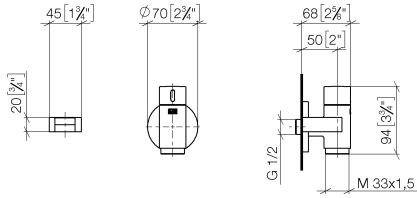

**WATER TUBE Kneipp wall elbow with hose holder with individual rosettes
FlowReduce - Matte Black**

LULU

27 843 979

Fits: LULU, MADISON, TARA, LISSÉ, VAIA, META

- LAMINAR FLOW, max. flow rate 9 l/min (at 3 bar)
- with volume control
- rosette Ø 70 mm
- holder for Kneipp hose
- 1/2" wall elbow
- without hose
- This product can help a building meet the requirements of Green Building Rating Systems, e.g. LEED®, BREEAM®, DGNB

**WATER TUBE Kneipp wall elbow with hose holder with individual rosettes
FlowReduce - Matte Black**

LULU

27 843 979
mm [inches]

Flow rate chart

Codes & Standards

EN 1717

WATER TUBE Kneipp wall elbow with hose holder with individual rosettes
FlowReduce - Matte Black