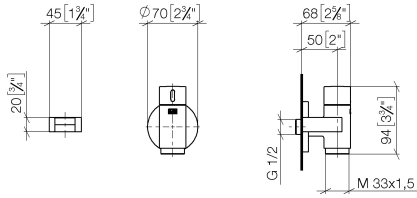

**WATER TUBE Kneipp wall elbow with hose holder with individual rosettes  
FlowReduce - Brushed Bronze**

LULU

27 843 979

Fits: LULU, MADISON, TARA, LISSÉ, VAIA,  
META

- LAMINAR FLOW, max. flow rate 9 l/min (at 3 bar)
- with volume control
- rosette Ø 70 mm
- holder for Kneipp hose
- 1/2" wall elbow
- without hose
- This product can help a building meet the requirements of Green Building Rating Systems, e.g. LEED®, BREEAM®, DGNB

**WATER TUBE Kneipp wall elbow with hose holder with individual rosettes  
FlowReduce - Brushed Bronze**

LULU

27 843 979  
mm [inches]

**Flow rate chart**

**Codes & Standards**

EN 1717

WATER TUBE Kneipp wall elbow with hose holder with individual rosettes  
FlowReduce - Brushed Bronze