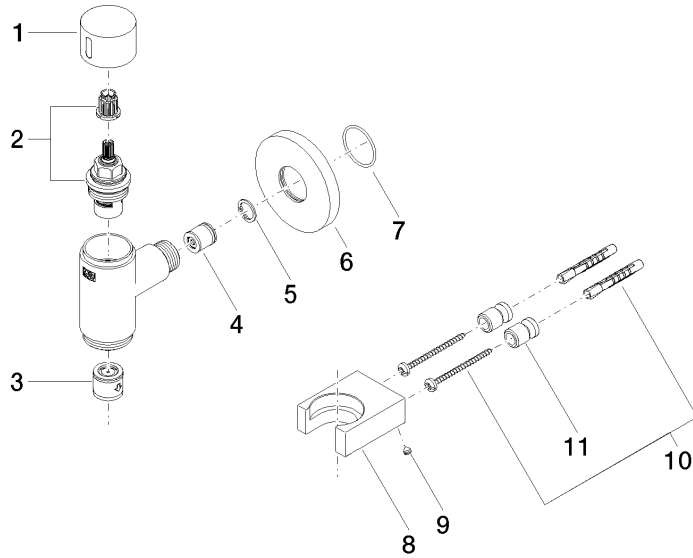

**WATER TUBE Kneipp wall elbow with hose holder with individual rosettes  
FlowReduce - Brushed Bronze**

LULU

27 843 979

Fits: LULU, MADISON, TARA, LISSÉ, VAIA,  
META

- LAMINAR FLOW, max. flow rate 9 l/min (at 3 bar)
- with volume control
- rosette Ø 70 mm
- holder for Kneipp hose
- 1/2" wall elbow
- without hose
- This product can help a building meet the requirements of Green Building Rating Systems, e.g. LEED®, BREEAM®, DGNB

**WATER TUBE Kneipp wall elbow with hose holder with individual rosettes  
FlowReduce - Brushed Bronze**

LULU

27 843 979  
mm [inches]

**Flow rate chart**

**Codes & Standards**

EN 1717

WATER TUBE Kneipp wall elbow with hose holder with individual rosettes  
FlowReduce - Brushed Bronze

---

LULU

27 843 979

Certificates

---

Belgaqua\_24-007-2

WATER TUBE Kneipp wall elbow with hose holder with individual rosettes  
FlowReduce - Brushed Bronze

LULU

27 843 979

**Product version from 4/1/2024**

Parts for other  
finishes can be found  
here: [Chrome](#)

WATER TUBE Kneipp wall elbow with hose holder with individual rosettes  
FlowReduce - Brushed Bronze