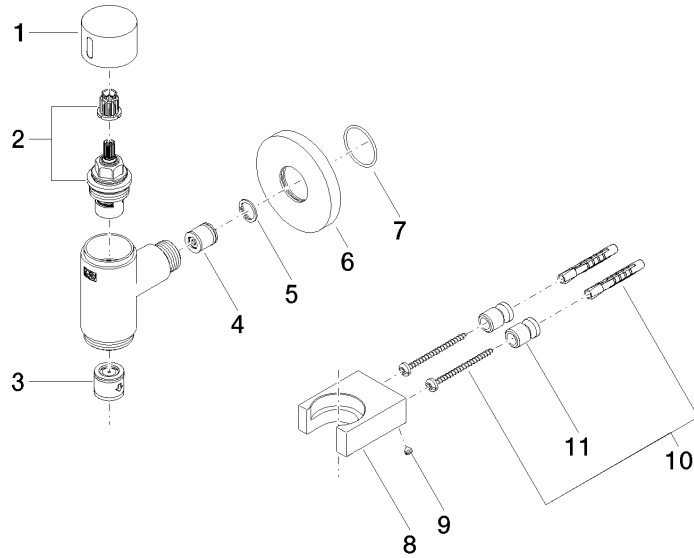

**WATER TUBE Kneipp wall elbow with hose holder with individual rosettes  
FlowReduce - Brushed Champagne (22kt Gold)**

LULU

27 843 979

Fits: LULU, MADISON, TARA, LISSÉ, VAIA, META

- LAMINAR FLOW, max. flow rate 9 l/min (at 3 bar)
- with volume control
- rosette Ø 70 mm
- holder for Kneipp hose
- 1/2" wall elbow
- without hose
- This product can help a building meet the requirements of Green Building Rating Systems, e.g. LEED®, BREEAM®, DGNB

**WATER TUBE Kneipp wall elbow with hose holder with individual rosettes  
FlowReduce - Brushed Champagne (22kt Gold)**

LULU

27 843 979  
mm [inches]

**Flow rate chart**

**Codes & Standards**

EN 1717

WATER TUBE Kneipp wall elbow with hose holder with individual rosettes  
FlowReduce - Brushed Champagne (22kt Gold)

---

LULU

27 843 979

Certificates

---

Belgaqua\_24-007-2

WATER TUBE Kneipp wall elbow with hose holder with individual rosettes  
FlowReduce - Brushed Champagne (22kt Gold)

LULU

27 843 979

**Product version from 4/1/2024**

Parts for other  
finishes can be found  
here: [Chrome](#)

WATER TUBE Kneipp wall elbow with hose holder with individual rosettes  
FlowReduce - Brushed Champagne (22kt Gold)