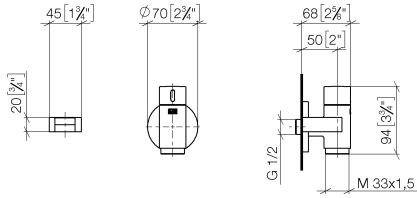

**WATER TUBE Kneipp wall elbow with hose holder with individual rosettes  
FlowReduce - Brushed Champagne (22kt Gold)**

LULU

27 843 979

Fits: LULU, MADISON, TARA, LISSÉ, VAIA, META

- LAMINAR FLOW, max. flow rate 9 l/min (at 3 bar)
- with volume control
- rosette Ø 70 mm
- holder for Kneipp hose
- 1/2" wall elbow
- without hose
- This product can help a building meet the requirements of Green Building Rating Systems, e.g. LEED®, BREEAM®, DGNB

**WATER TUBE Kneipp wall elbow with hose holder with individual rosettes  
FlowReduce - Brushed Champagne (22kt Gold)**

LULU

27 843 979  
mm [inches]

**Flow rate chart**

**Codes & Standards**

EN 1717

WATER TUBE Kneipp wall elbow with hose holder with individual rosettes  
FlowReduce - Brushed Champagne (22kt Gold)