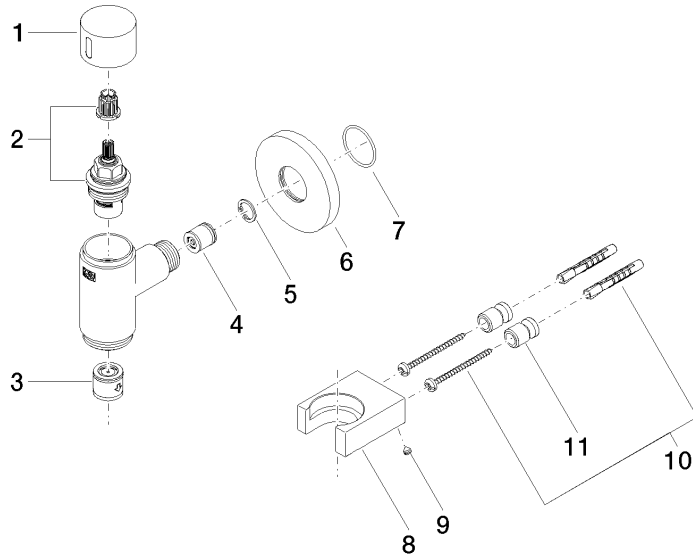

**WATER TUBE Kneipp wall elbow with hose holder with individual rosettes
FlowReduce - Champagne (22kt Gold)**

LULU

27 843 979

Fits: LULU, MADISON, TARA, LISSÉ, VAIA, META

- LAMINAR FLOW, max. flow rate 9 l/min (at 3 bar)
- with volume control
- rosette Ø 70 mm
- holder for Kneipp hose
- 1/2" wall elbow
- without hose
- This product can help a building meet the requirements of Green Building Rating Systems, e.g. LEED®, BREEAM®, DGNB

**WATER TUBE Kneipp wall elbow with hose holder with individual rosettes
FlowReduce - Champagne (22kt Gold)**

LULU

27 843 979
mm [inches]

Flow rate chart

Codes & Standards

EN 1717

WATER TUBE Kneipp wall elbow with hose holder with individual rosettes
FlowReduce - Champagne (22kt Gold)

LULU

27 843 979

Certificates

Belgaqua_24-007-2

WATER TUBE Kneipp wall elbow with hose holder with individual rosettes
FlowReduce - Champagne (22kt Gold)

LULU

27 843 979

Product version from 4/1/2024

Parts for other
finishes can be found
here: [Chrome](#)

WATER TUBE Kneipp wall elbow with hose holder with individual rosettes
FlowReduce - Champagne (22kt Gold)

LULU

27 843 979

Spare parts list

Product version from 4/1/2024