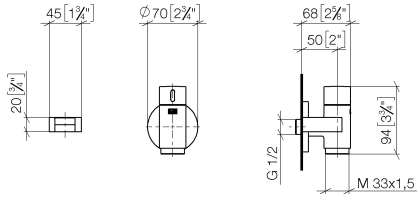

**WATER TUBE Kneipp wall elbow with hose holder with individual rosettes
FlowReduce - Champagne (22kt Gold)**

LULU

27 843 979

Fits: LULU, MADISON, TARA, LISSÉ, VAIA, META

- LAMINAR FLOW, max. flow rate 9 l/min (at 3 bar)
- with volume control
- rosette Ø 70 mm
- holder for Kneipp hose
- 1/2" wall elbow
- without hose
- This product can help a building meet the requirements of Green Building Rating Systems, e.g. LEED®, BREEAM®, DGNB

**WATER TUBE Kneipp wall elbow with hose holder with individual rosettes
FlowReduce - Champagne (22kt Gold)**

LULU

27 843 979
mm [inches]

Flow rate chart

Codes & Standards

EN 1717

WATER TUBE Kneipp wall elbow with hose holder with individual rosettes
FlowReduce - Champagne (22kt Gold)