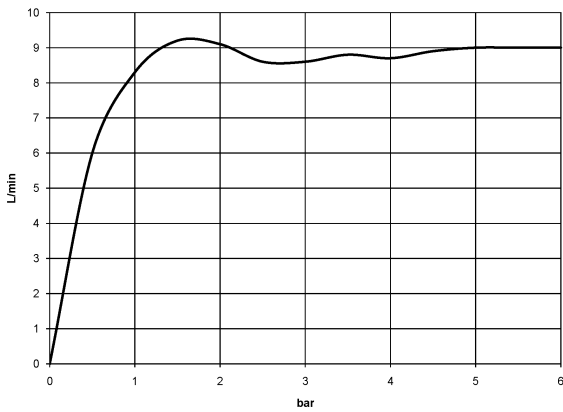

**WATER TUBE Kneipp wall elbow with hose holder with individual rosettes
FlowReduce - Champagne (22kt Gold)**

LULU

27 843 979

Fits: LULU, MADISON, TARA, LISSÉ, VAIA, META

- LAMINAR FLOW, max. flow rate 9 l/min (at 3 bar)
- with volume control
- rosette Ø 70 mm
- holder for Kneipp hose
- 1/2" wall elbow
- without hose
- This product can help a building meet the requirements of Green Building Rating Systems, e.g. LEED®, BREEAM®, DGNB

Intrinsic protection against back flow.

	Champagne (22kt Gold)	27 843 979-47
	Chrome	27 843 979-00
	Brushed Platinum	27 843 979-06
	Platinum	27 843 979-08
	Dark Chrome	27 843 979-19
	Light Gold	27 843 979-26
	Brushed Light Gold	27 843 979-27
	Brushed Durabronze (23kt Gold)	27 843 979-28
	Matte Black	27 843 979-33
	Brushed Bronze	27 843 979-42
	Brushed Champagne (22kt Gold)	27 843 979-46
	Brushed Chrome	27 843 979-93
	Brushed Dark Platinum	27 843 979-99

**WATER TUBE Kneipp wall elbow with hose holder with individual rosettes
FlowReduce - Champagne (22kt Gold)**

LULU

27 843 979
mm [inches]

Flow rate chart

Codes & Standards

EN 1717

WATER TUBE Kneipp wall elbow with hose holder with individual rosettes
FlowReduce - Champagne (22kt Gold)