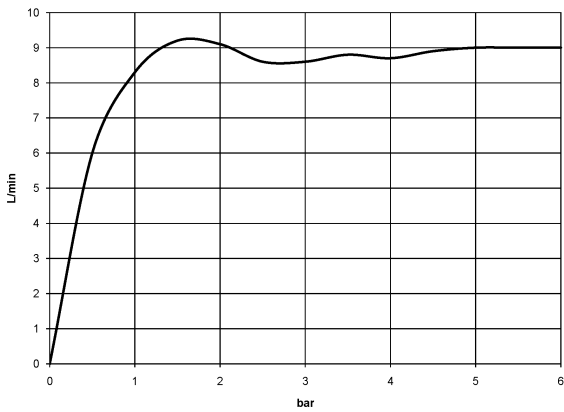

**WATER TUBE Kneipp wall elbow with hose holder with individual rosettes
FlowReduce - Brushed Chrome**

LULU

27 843 979

Fits: LULU, MADISON, TARA, LISSÉ, VAIA,
META

- LAMINAR FLOW, max. flow rate 9 l/min (at 3 bar)
- with volume control
- rosette Ø 70 mm
- holder for Kneipp hose
- 1/2" wall elbow
- without hose
- This product can help a building meet the requirements of Green Building Rating Systems, e.g. LEED®, BREEAM®, DGNB

Intrinsic protection against back flow.

	Brushed Chrome	27 843 979-93
	Chrome	27 843 979-00
	Brushed Platinum	27 843 979-06
	Platinum	27 843 979-08
	Dark Chrome	27 843 979-19
	Light Gold	27 843 979-26
	Brushed Light Gold	27 843 979-27
	Brushed Durabronze (23kt Gold)	27 843 979-28
	Matte Black	27 843 979-33
	Brushed Bronze	27 843 979-42
	Brushed Champagne (22kt Gold)	27 843 979-46
	Champagne (22kt Gold)	27 843 979-47
	Brushed Dark Platinum	27 843 979-99

**WATER TUBE Kneipp wall elbow with hose holder with individual rosettes
FlowReduce - Brushed Chrome**

LULU

27 843 979
mm [inches]

Flow rate chart

Codes & Standards

EN 1717

WATER TUBE Kneipp wall elbow with hose holder with individual rosettes
FlowReduce - Brushed Chrome