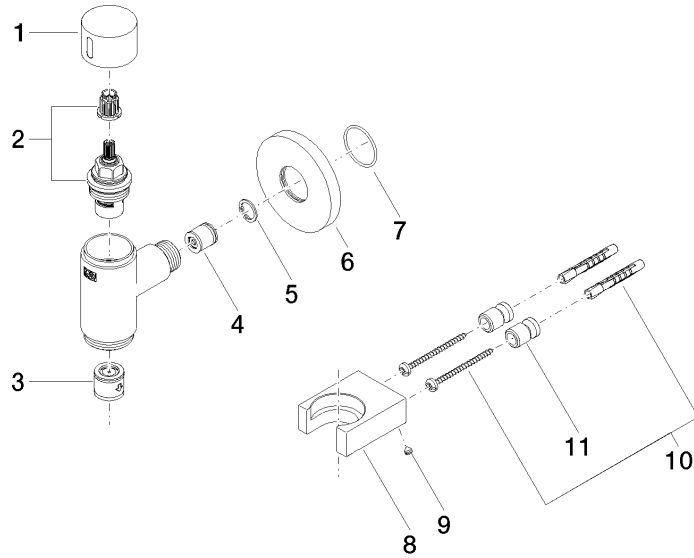

**WATER TUBE Kneipp wall elbow with hose holder with individual rosettes
FlowReduce - Brushed Chrome**

LULU

27 843 979

Fits: LULU, MADISON, TARA, LISSÉ, VAIA,
META

- LAMINAR FLOW, max. flow rate 9 l/min (at 3 bar)
- with volume control
- rosette Ø 70 mm
- holder for Kneipp hose
- 1/2" wall elbow
- without hose
- This product can help a building meet the requirements of Green Building Rating Systems, e.g. LEED®, BREEAM®, DGNB

**WATER TUBE Kneipp wall elbow with hose holder with individual rosettes
FlowReduce - Brushed Chrome**

LULU

27 843 979
mm [inches]

Flow rate chart

Codes & Standards

EN 1717

WATER TUBE Kneipp wall elbow with hose holder with individual rosettes
FlowReduce - Brushed Chrome

LULU

27 843 979

Certificates

Belgaqua_24-007-2

WATER TUBE Kneipp wall elbow with hose holder with individual rosettes
FlowReduce - Brushed Chrome

LULU

27 843 979

Product version from 4/1/2024

Parts for other finishes can be found here: Chrome

WATER TUBE Kneipp wall elbow with hose holder with individual rosettes
FlowReduce - Brushed Chrome

LULU

27 843 979

Spare parts list

Product version from 4/1/2024