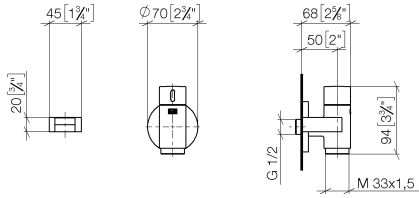

**WATER TUBE Kneipp wall elbow with hose holder with individual rosettes
FlowReduce - Brushed Chrome**

LULU

27 843 979

Fits: LULU, MADISON, TARA, LISSÉ, VAIA,
META

- LAMINAR FLOW, max. flow rate 9 l/min (at 3 bar)
- with volume control
- rosette Ø 70 mm
- holder for Kneipp hose
- 1/2" wall elbow
- without hose
- This product can help a building meet the requirements of Green Building Rating Systems, e.g. LEED®, BREEAM®, DGNB

**WATER TUBE Kneipp wall elbow with hose holder with individual rosettes
FlowReduce - Brushed Chrome**

LULU

27 843 979
mm [inches]

Flow rate chart

Codes & Standards

EN 1717

WATER TUBE Kneipp wall elbow with hose holder with individual rosettes
FlowReduce - Brushed Chrome