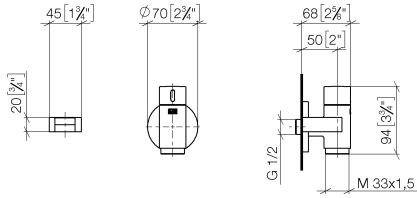

**WATER TUBE Kneipp wall elbow with hose holder with individual rosettes
FlowReduce - Brushed Dark Platinum**

LULU

27 843 979

Fits: LULU, MADISON, TARA, LISSÉ, VAIA, META

- LAMINAR FLOW, max. flow rate 9 l/min (at 3 bar)
- with volume control
- rosette Ø 70 mm
- holder for Kneipp hose
- 1/2" wall elbow
- without hose
- This product can help a building meet the requirements of Green Building Rating Systems, e.g. LEED®, BREEAM®, DGNB

**WATER TUBE Kneipp wall elbow with hose holder with individual rosettes
FlowReduce - Brushed Dark Platinum**

LULU

27 843 979
mm [inches]

Flow rate chart

Codes & Standards

EN 1717

WATER TUBE Kneipp wall elbow with hose holder with individual rosettes
FlowReduce - Brushed Dark Platinum