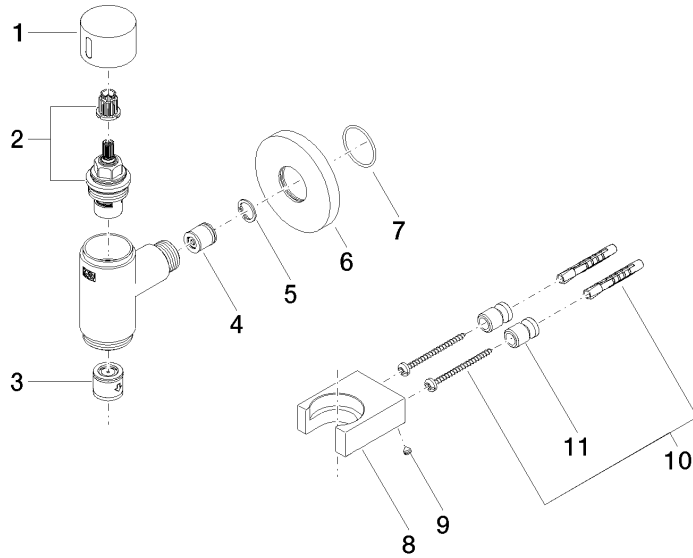

**WATER TUBE Kneipp wall elbow with hose holder with individual rosettes
FlowReduce - Brushed Dark Platinum**

LULU

27 843 979

Fits: LULU, MADISON, TARA, LISSÉ, VAIA, META

- LAMINAR FLOW, max. flow rate 9 l/min (at 3 bar)
- with volume control
- rosette Ø 70 mm
- holder for Kneipp hose
- 1/2" wall elbow
- without hose
- This product can help a building meet the requirements of Green Building Rating Systems, e.g. LEED®, BREEAM®, DGNB

**WATER TUBE Kneipp wall elbow with hose holder with individual rosettes
FlowReduce - Brushed Dark Platinum**

LULU

27 843 979
mm [inches]

Flow rate chart

Codes & Standards

EN 1717

WATER TUBE Kneipp wall elbow with hose holder with individual rosettes
FlowReduce - Brushed Dark Platinum

LULU

27 843 979

Certificates

Belgaqua_24-007-2

WATER TUBE Kneipp wall elbow with hose holder with individual rosettes
FlowReduce - Brushed Dark Platinum

LULU

27 843 979

Product version from 4/1/2024

Parts for other
finishes can be found
here: [Chrome](#)

WATER TUBE Kneipp wall elbow with hose holder with individual rosettes
FlowReduce - Brushed Dark Platinum

LULU

27 843 979

Spare parts list

Product version from 4/1/2024