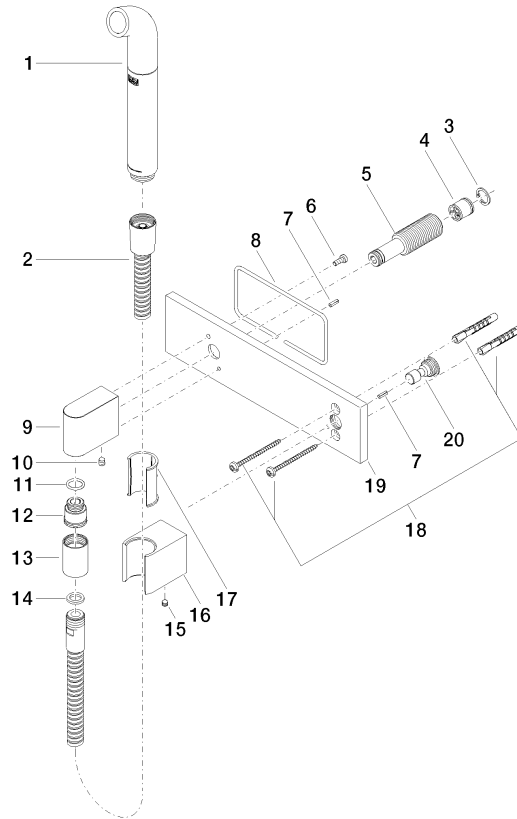

Affusion pipe with cover plate - Dark Chrome

IMO

27 848 979

Fits: IMO, LULU, MADISON, MEM, TARA, CL.1, LISSÉ, VAIA, META, CYO

- laminar flow
- 3/8" shower outlet
- cover plate 240 x 60 mm
- metal shower hose 1250mm with integrated anti-twist protection
- 1/2" connection
- plug-link mounting
- max. flow 6.8 l/min
- This product can help a building meet the requirements of Green Building Rating Systems, e.g. LEED®, BREEAM®, DGNB

Intrinsic protection against back flow.

	Dark Chrome	27 848 979-19 0010
	Champagne (22kt Gold)	27 848 979-47 0010

Affusion pipe with cover plate - Dark Chrome

IMO

27 848 979

mm [inches]

Flow rate chart

Codes & Standards

California Energy
Commission
(CEC)

27 848 979

Parts for other finishes can be found here: Champagne (22kt Gold)

Affusion pipe with cover plate - Dark Chrome

IMO

27 848 979

Spare parts list