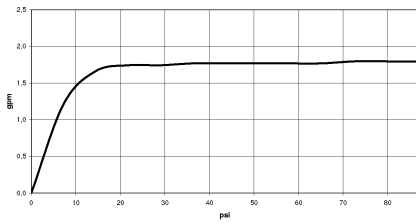

Affusion pipe with cover plate - Dark Chrome

IMO

27 848 979

Fits: IMO, LULU, MADISON, MEM, TARA, CL.1, LISSÉ, VAIA, META, CYO

- laminar flow
- 3/8" shower outlet
- cover plate 240 x 60 mm
- metal shower hose 1250mm with integrated anti-twist protection
- 1/2" connection
- plug-link mounting
- max. flow 6.8 l/min
- This product can help a building meet the requirements of Green Building Rating Systems, e.g. LEED®, BREEAM®, DGNB

Intrinsic protection against back flow.

	Dark Chrome	27 848 979-19 0010
	Champagne (22kt Gold)	27 848 979-47 0010

Affusion pipe with cover plate - Dark Chrome

IMO

27 848 979

mm [inches]

Flow rate chart

Codes & Standards