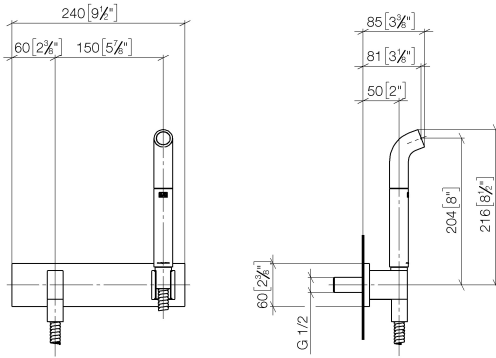

Affusion pipe with cover plate - Dark Chrome

IMO

27 848 979

Fits: IMO, LULU, MADISON, MEM, TARA, CL.1, LISSÉ, VAIA, META, CYO

- laminar flow
- 3/8" shower outlet
- cover plate 240 x 60 mm
- metal shower hose 1250mm with integrated anti-twist protection
- 1/2" connection
- plug-link mounting
- max. flow 6.8 l/min
- This product can help a building meet the requirements of Green Building Rating Systems, e.g. LEED®, BREEAM®, DGNB

Intrinsic protection against back flow.

	Dark Chrome	27 848 979-19 0010
	Champagne (22kt Gold)	27 848 979-47 0010

Affusion pipe with cover plate - Dark Chrome

IMO

27 848 979

mm [inches]

Flow rate chart

Codes & Standards

California Energy
Commission
(CEC)

27 848 979

Parts for other finishes can be found here: Champagne (22kt Gold)

Affusion pipe with cover plate - Dark Chrome

IMO

27 848 979

Spare parts list