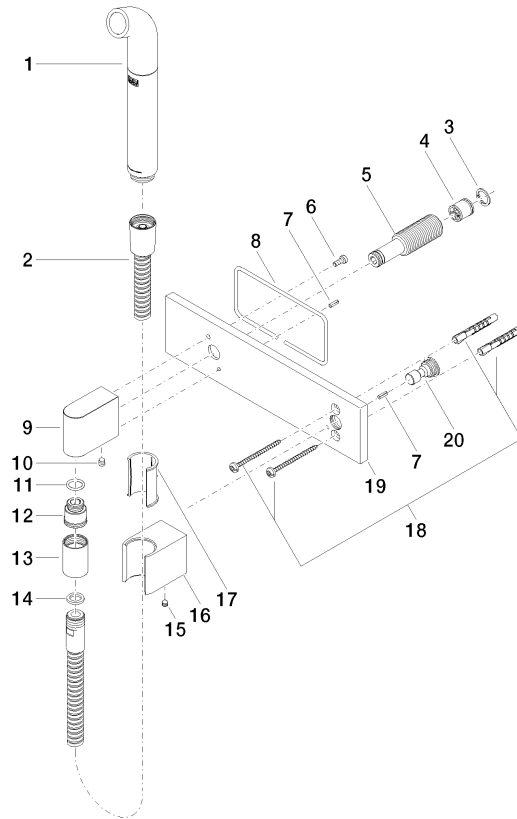

27 848 979

Fits: IMO, LULU, MADISON, MEM, TARA,
CL.1, LISSÉ, VAIA, META, CYO

- laminar flow
- 3/8" shower outlet
- cover plate 240 x 60 mm
- metal shower hose 1250mm with integrated anti-twist protection
- 1/2" connection
- plug-link mounting
- max. flow 6.8 l/min
- This product can help a building meet the requirements of Green Building Rating Systems, e.g. LEED®, BREEAM®, DGNB

Intrinsic protection against back flow.

27 848 979

mm [inches]

Flow rate chart

Codes & Standards

California Energy
Commission
(CEC)

27 848 979

Product version from 3/2/2021

Affusion pipe with cover plate - Champagne (22kt Gold)

IMO

27 848 979

Spare parts list

Product version from 3/2/2021

No.	Item Number	Name	Quantity used	Delivery time
	04 12 11 086 00-47	spout	21	30