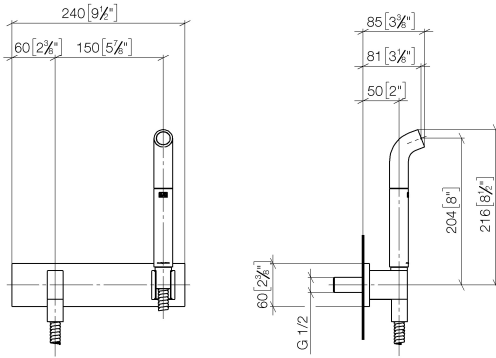

27 848 979

Fits: IMO, LULU, MADISON, MEM, TARA,
CL.1, LISSÉ, VAIA, META, CYO

- laminar flow
- 3/8" shower outlet
- cover plate 240 x 60 mm
- metal shower hose 1250mm with integrated anti-twist protection
- 1/2" connection
- plug-link mounting
- max. flow 6.8 l/min
- This product can help a building meet the requirements of Green Building Rating Systems, e.g. LEED®, BREEAM®, DGNB

Intrinsic protection against back flow.

27 848 979

mm [inches]

Flow rate chart

Codes & Standards

California Energy
Commission
(CEC)

27 848 979

Product version from 3/2/2021

Affusion pipe with cover plate - Champagne (22kt Gold)

IMO

27 848 979

Spare parts list

Product version from 3/2/2021

No.	Item Number	Name	Quantity used	Delivery time
	04 12 11 086 00-47	spout	21	30