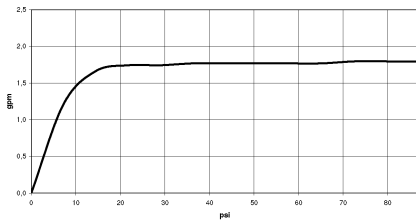

27 848 979

Fits: IMO, LULU, MADISON, MEM, TARA,
CL.1, LISSÉ, VAIA, META, CYO

- laminar flow
- 3/8" shower outlet
- cover plate 240 x 60 mm
- metal shower hose 1250mm with integrated anti-twist protection
- 1/2" connection
- plug-link mounting
- max. flow 6.8 l/min
- This product can help a building meet the requirements of Green Building Rating Systems, e.g. LEED®, BREEAM®, DGNB

Intrinsic protection against back flow.

27 848 979

mm [inches]

Flow rate chart

Codes & Standards

California Energy
Commission
(CEC)

27 848 979

Product version from 3/2/2021