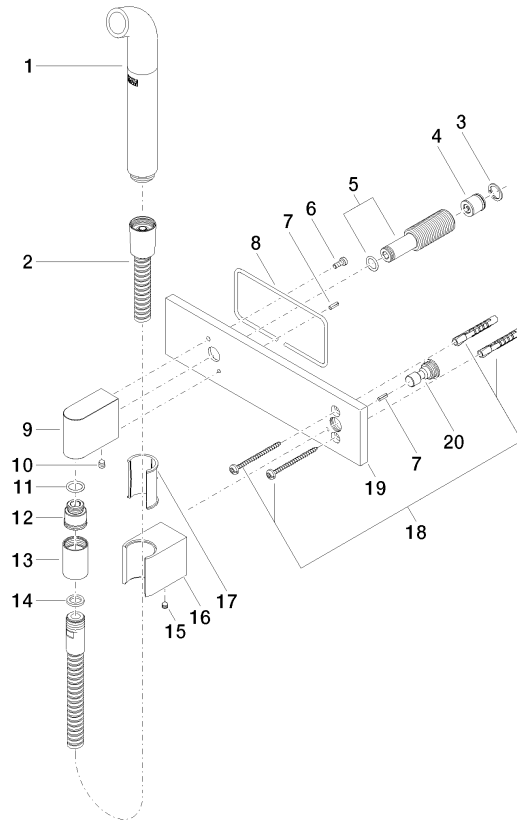

27 858 979

Fits: IMO, MEM, CL.1, CYO

- laminar flow
- 3/8" shower outlet
- cover plate 240 x 60 mm
- metal shower hose 1250mm with integrated anti-twist protection
- 1/2" connection
- plug-link mounting
- max. flow 7 l/min
- This product can help a building meet the requirements of Green Building Rating Systems, e.g. LEED®, BREEAM®, DGNB

27 858 979

mm [inches]

Codes & Standards

DIN 4109

EN 1717

ISO 3822

Ü-Zeichen

Certificates

LGA\_38

Belgaqua\_24-007-2

27 858 979

**Product version from 4/1/2024**

Parts for other finishes can be found here: [Chrome](#)

Affusion pipe with cover plate FlowReduce - Platinum

IMO

27 858 979

**Spare parts list**

**Product version from 4/1/2024**

| No. | Item Number        | Name  | Quantity used | Delivery time |
|-----|--------------------|-------|---------------|---------------|
|     | 04 12 11 073 01-08 | spout | 21            | 40            |