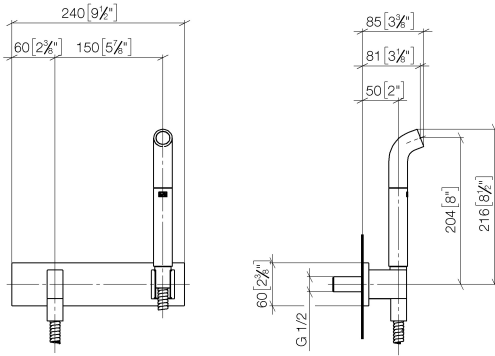

27 858 979

Fits: IMO, MEM, CL.1, CYO

- laminar flow
- 3/8" shower outlet
- cover plate 240 x 60 mm
- metal shower hose 1250mm with integrated anti-twist protection
- 1/2" connection
- plug-link mounting
- max. flow 7 l/min
- This product can help a building meet the requirements of Green Building Rating Systems, e.g. LEED®, BREEAM®, DGNB

27 858 979

mm [inches]

Codes & Standards

DIN 4109

EN 1717

ISO 3822

Ü-Zeichen

Certificates