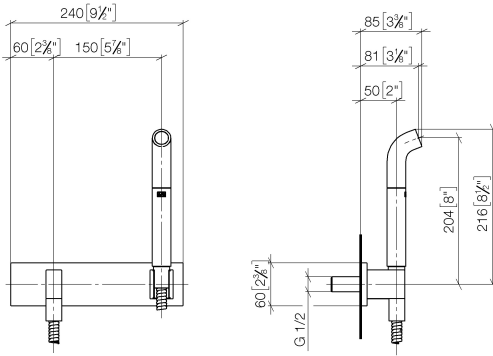

**Affusion pipe with cover plate FlowReduce - Matte Black**

IMO

27 858 979

Fits: IMO, MEM, CL.1, CYO

- laminar flow
- 3/8" shower outlet
- cover plate 240 x 60 mm
- metal shower hose 1250mm with integrated anti-twist protection
- 1/2" connection
- plug-link mounting
- max. flow 7 l/min
- This product can help a building meet the requirements of Green Building Rating Systems, e.g. LEED®, BREEAM®, DGNB

Intrinsic protection against back flow.

	Matte Black	27 858 979-33
	Chrome	27 858 979-00
	Brushed Platinum	27 858 979-06
	Platinum	27 858 979-08
	Dark Chrome	27 858 979-19
	Brushed Light Gold	27 858 979-27
	Brushed Durabronze (23kt Gold)	27 858 979-28
	Brushed Champagne (22kt Gold)	27 858 979-46
	Champagne (22kt Gold)	27 858 979-47
	Brushed Chrome	27 858 979-93
	Brushed Dark Platinum	27 858 979-99

27 858 979

mm [inches]

Certificates

Belgaqua\_24-007- LGA\_38675.  
27\_7.

27 858 979

Parts for other finishes can be found here: [Chrome](#)

**Spare parts list**

No.	Item Number	Name	Quantity used	Delivery time
1	04 12 11 073 01-33	spout	1	60
2	90 30 02 072 00-33	Metal shower hose 1/2" x 3/8" x 1250 mm - Matte Black	1	30
3	09 16 01 014 90	ring	1	2
4	90 23 01 147 00 90	back-flow preventer	1	2
5	90 24 03 212 00 90	nipple	1	2
6	09 14 10 008 90	seal	1	2
7	09 31 11 026 90	pin	2	2
8	09 14 03 127 90	seal	1	2
9	09 11 03 046-33	connection	1	30
10	90 31 11 004 00 90	pin	1	2
11	90 14 10 077 00 90	seal	1	2
12	09 24 03 107 20 90	nipple	1	2
13	90 21 02 069 00-33	cover	1	30
14	90 14 20 026 00 90	seal	1	2
15	90 31 11 112 00 90	pin	1	2
16	09 17 20 044-33	holder	1	30
17	09 18 40 078 90	sleeve	1	2
18	05 30 31 025 00 90	fixing set	1	2
19	09 11 02 133-33	plate	1	60
20	09 24 03 073 90	nipple	1	2