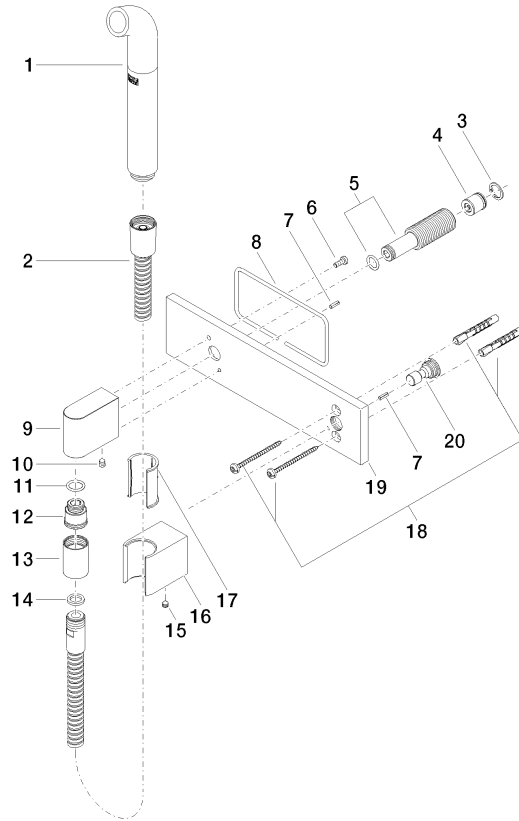

**Affusion pipe with cover plate FlowReduce - Matte Black**

IMO

27 858 979

Fits: IMO, MEM, CL.1, CYO

- laminar flow
- 3/8" shower outlet
- cover plate 240 x 60 mm
- metal shower hose 1250mm with integrated anti-twist protection
- 1/2" connection
- plug-link mounting
- max. flow 7 l/min
- This product can help a building meet the requirements of Green Building Rating Systems, e.g. LEED®, BREEAM®, DGNB

27 858 979

mm [inches]

Certificates

Belgaqua\_24-007- LGA\_38675.  
27\_7.

27 858 979

Parts for other finishes can be found here: [Chrome](#)

**Spare parts list**

No.	Item Number	Name	Quantity used	Delivery time
1	04 12 11 073 01-33	spout	1	60
2	90 30 02 072 00-33	Metal shower hose 1/2" x 3/8" x 1250 mm - Matte Black	1	30
3	09 16 01 014 90	ring	1	2
4	90 23 01 147 00 90	back-flow preventer	1	2
5	90 24 03 212 00 90	nipple	1	2
6	09 14 10 008 90	seal	1	2
7	09 31 11 026 90	pin	2	2
8	09 14 03 127 90	seal	1	2
9	09 11 03 046-33	connection	1	30
10	90 31 11 004 00 90	pin	1	2
11	90 14 10 077 00 90	seal	1	2
12	09 24 03 107 20 90	nipple	1	2
13	90 21 02 069 00-33	cover	1	30
14	90 14 20 026 00 90	seal	1	2
15	90 31 11 112 00 90	pin	1	2
16	09 17 20 044-33	holder	1	30
17	09 18 40 078 90	sleeve	1	2
18	05 30 31 025 00 90	fixing set	1	2
19	09 11 02 133-33	plate	1	60
20	09 24 03 073 90	nipple	1	2