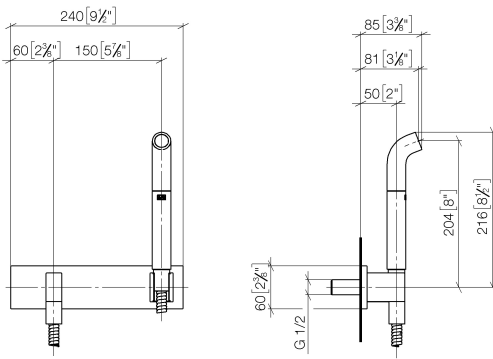

Affusion pipe with cover plate FlowReduce - Brushed Champagne (22kt Gold)

IMO

27 858 979

Fits: IMO, MEM, CL.1, CYO

- laminar flow
- 3/8" shower outlet
- cover plate 240 x 60 mm
- metal shower hose 1250mm with integrated anti-twist protection
- 1/2" connection
- plug-link mounting
- max. flow 7 l/min
- This product can help a building meet the requirements of Green Building Rating Systems, e.g. LEED®, BREEAM®, DGNB

Intrinsic protection against back flow.

	Brushed Champagne (22kt Gold)	27 858 979-46
	Chrome	27 858 979-00
	Brushed Platinum	27 858 979-06
	Platinum	27 858 979-08
	Dark Chrome	27 858 979-19
	Brushed Light Gold	27 858 979-27
	Brushed Durabrass (23kt Gold)	27 858 979-28
	Matte Black	27 858 979-33
	Champagne (22kt Gold)	27 858 979-47
	Brushed Chrome	27 858 979-93
	Brushed Dark Platinum	27 858 979-99

27 858 979

mm [inches]

Certificates

Belgaqua_24-007- LGA_38675.
27_7.

27 858 979

Parts for other finishes can be found here: [Chrome](#)

Spare parts list

No.	Item Number	Name	Quantity used	Delivery time
1	04 12 11 073 01-46	spout	1	30
2	90 30 02 072 00-46	Metal shower hose 1/2" x 3/8" x 1250 mm - Brushed Champagne (22kt Gold)	1	30
3	09 16 01 014 90	ring	1	2
4	90 23 01 147 00 90	back-flow preventer	1	2
5	90 24 03 212 00 90	nipple	1	2
6	09 14 10 008 90	seal	1	2
7	09 31 11 026 90	pin	2	2
8	09 14 03 127 90	seal	1	2
9	09 11 03 046-46	connection	1	30
10	90 31 11 004 00 90	pin	1	2
11	90 14 10 077 00 90	seal	1	2
12	09 24 03 107 20 90	nipple	1	2
13	90 21 02 069 00-46	cover	1	30
14	90 14 20 026 00 90	seal	1	2
15	90 31 11 112 00 90	pin	1	2
16	09 17 20 044-46	holder	1	30
17	09 18 40 078 90	sleeve	1	2
18	05 30 31 025 00 90	fixing set	1	2
19	09 11 02 133-46	plate	1	30
20	09 24 03 073 90	nipple	1	2