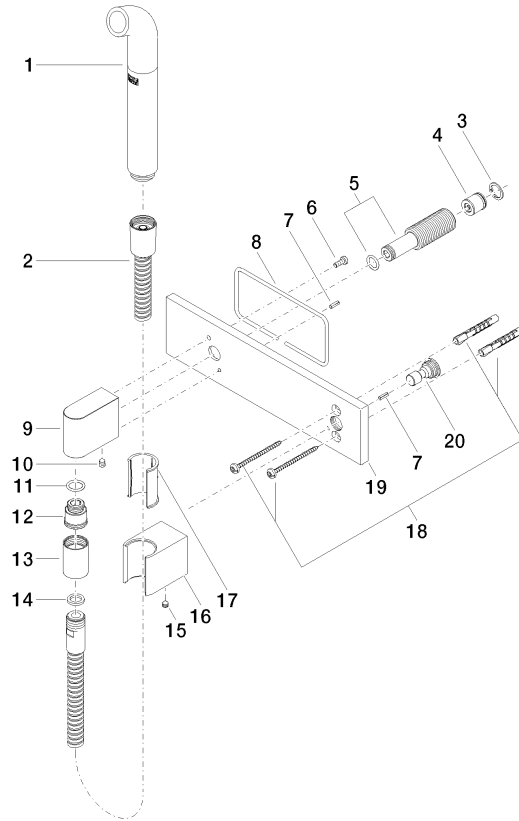

Affusion pipe with cover plate FlowReduce - Brushed Champagne (22kt Gold)

IMO

27 858 979

Fits: IMO, MEM, CL.1, CYO

- laminar flow
- 3/8" shower outlet
- cover plate 240 x 60 mm
- metal shower hose 1250mm with integrated anti-twist protection
- 1/2" connection
- plug-link mounting
- max. flow 7 l/min
- This product can help a building meet the requirements of Green Building Rating Systems, e.g. LEED®, BREEAM®, DGNB

27 858 979

mm [inches]

Certificates

Belgaqua_24-007- LGA_38675.
27_7.

27 858 979

Parts for other finishes can be found here: [Chrome](#)

Spare parts list

No.	Item Number	Name	Quantity used	Delivery time
1	04 12 11 073 01-46	spout	1	30
2	90 30 02 072 00-46	Metal shower hose 1/2" x 3/8" x 1250 mm - Brushed Champagne (22kt Gold)	1	30
3	09 16 01 014 90	ring	1	2
4	90 23 01 147 00 90	back-flow preventer	1	2
5	90 24 03 212 00 90	nipple	1	2
6	09 14 10 008 90	seal	1	2
7	09 31 11 026 90	pin	2	2
8	09 14 03 127 90	seal	1	2
9	09 11 03 046-46	connection	1	30
10	90 31 11 004 00 90	pin	1	2
11	90 14 10 077 00 90	seal	1	2
12	09 24 03 107 20 90	nipple	1	2
13	90 21 02 069 00-46	cover	1	30
14	90 14 20 026 00 90	seal	1	2
15	90 31 11 112 00 90	pin	1	2
16	09 17 20 044-46	holder	1	30
17	09 18 40 078 90	sleeve	1	2
18	05 30 31 025 00 90	fixing set	1	2
19	09 11 02 133-46	plate	1	30
20	09 24 03 073 90	nipple	1	2