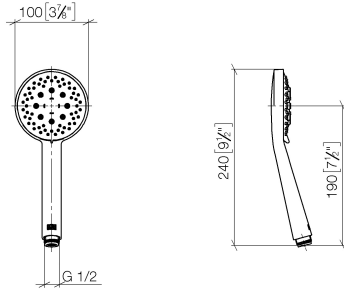

## EDITION PRO Hand shower - Matte Black

---

28 018 626

- three settings: normal flow, soft flow, massage flow
- with anti-scale system
- spray head Ø 100mm
- 1/2" connection
- max. flow 15 l/min
- inherently safe from back flow.

## EDITION PRO Hand shower - Matte Black

---

28 018 626

mm [inches]