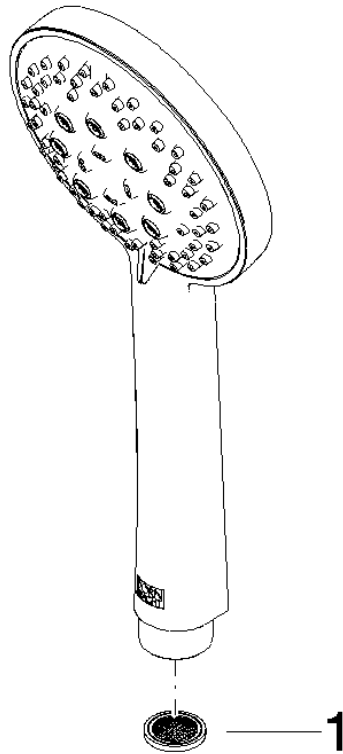

EDITION PRO Hand shower - Matte Black

---

28 018 626

Parts for other
finishes can be found
here: [Chrome](#)

Spare parts list

No.	Item Number	Name	Quantity used	Delivery time
1	09 23 01 039 90	sieve	1	2