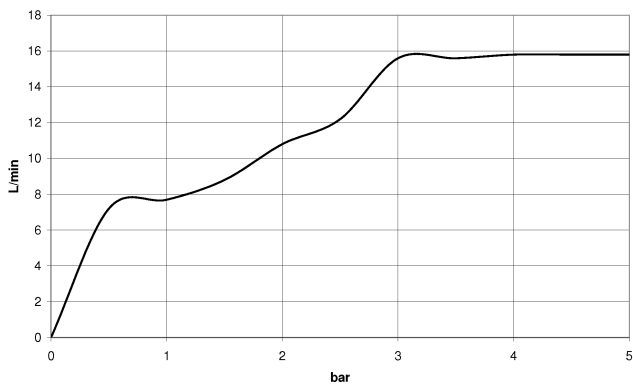

## EDITION PRO Hand shower - Matte Black

---

28 018 626

mm [inches]

### Flow rate chart

---